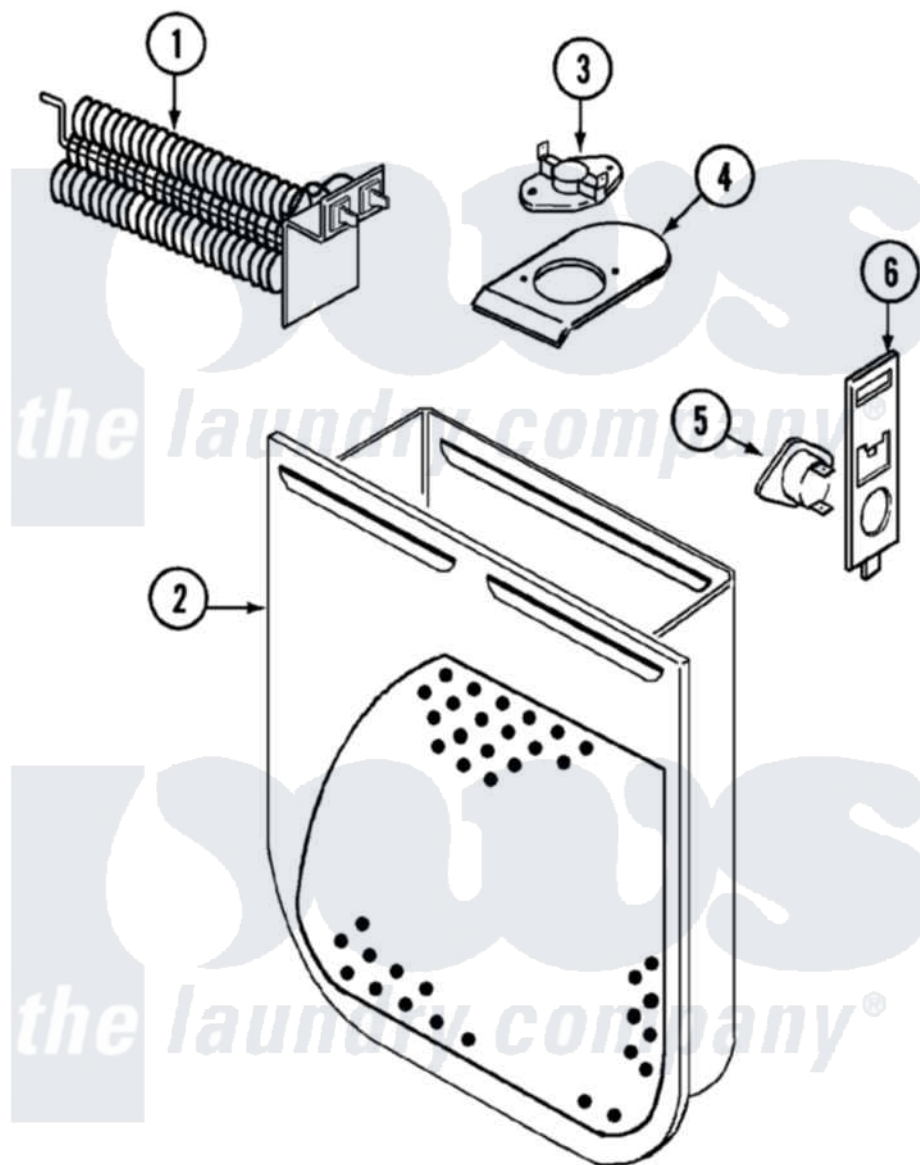

# Crosley CDE22B8V 04 - HEATER

Crosley Residential Crosley CDE22B8V Dryer Parts Parts Diagram 04 - HEATER  
 Click on the part number to view part

Item	Original Part Number	Replaced By	Status	Part Description
1	53-1641	<a href="#">LA-1044</a>		Element
"	<a href="#">25-7863</a>			Screw
2	<a href="#">53-1232</a>			Heater Housing Assembly
"	25-7819	<a href="#">M0217225</a>		Screw
3	<a href="#">53-0771</a>			Thermostat, Hi-Limit
"	25-3083	<a href="#">212951</a>		Screw, No.6-32 X 1/4 Inch
4	<a href="#">53-0285</a>			Bracket, Thermostat
"	25-7741	<a href="#">W10116760</a>		Screw
5	<a href="#">LA-1053</a>			Fuse Kit, Thermal
6	<a href="#">53-1181</a>			Bracket, Thermal Fuse