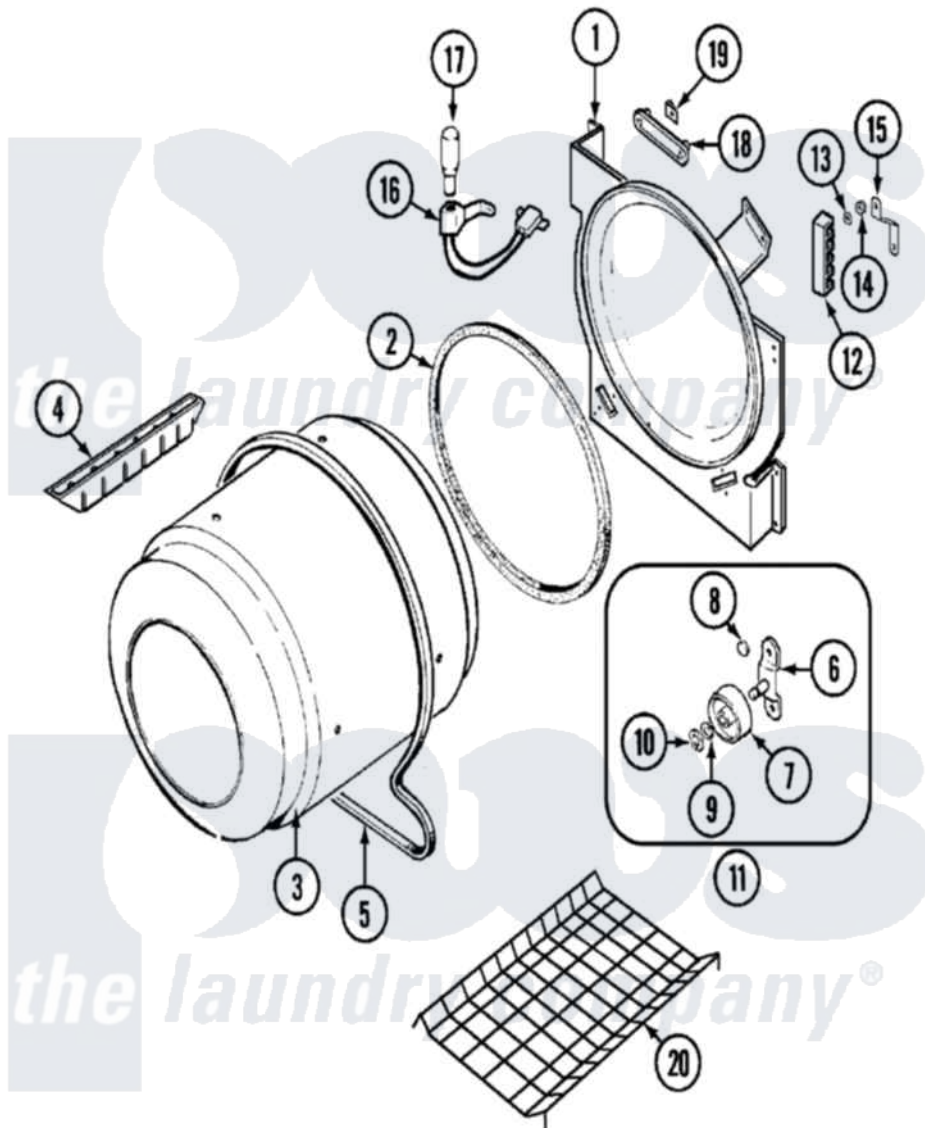

Crosley CDE22B8V 06 - TUMBLER

Crosley [Residential Crosley CDE22B8V Dryer Parts](#) Parts Diagram 06 - TUMBLER
 Click on the part number to view part

Item	Original Part Number	Replaced By	Status	Part Description
1	25-7733	681414		Screw, 10AB X 1/2
"	LA-1054			Dryer Bulkhead Kit
2	53-0281	31001747		Seal Assembly
3	53-1250			Cylinder
4	Y02100002		Not Available	BAFFLE (WHT)
"	25-7759	3196164		Screw
5	31531589	341241		Belt
6	25-7101	3351614		Screw, Gearcase Cover Mounting
"	53-0197			Support Assembly-Cylinder Rear
7	31001096			Roller
8	25-7813			Spacer
9	25-7814			Washer
10	25-7854			Ring, Retaining
11	LA-1008			Rr Roller Kit
12	53-1518			Block, Terminal

"	25-7952	3400074	Screw
13	25-3122		Washer, Flat
14	25-7808	21001837	Nut, Lock W/Nylon Insert
"	25-0027	112432	Nut
15	53-0965		Not Available STRAP, GROUND
16	53-1580		Receptacle Assembly
"	25-3457		Screw, Sems
17	Y01060024	A3167501	Lamp Oven, Int.
18	53-0174		Lens, Bulb
19	25-3562	3195558	Nut
20	53-0772	21001495	Rack, Drying