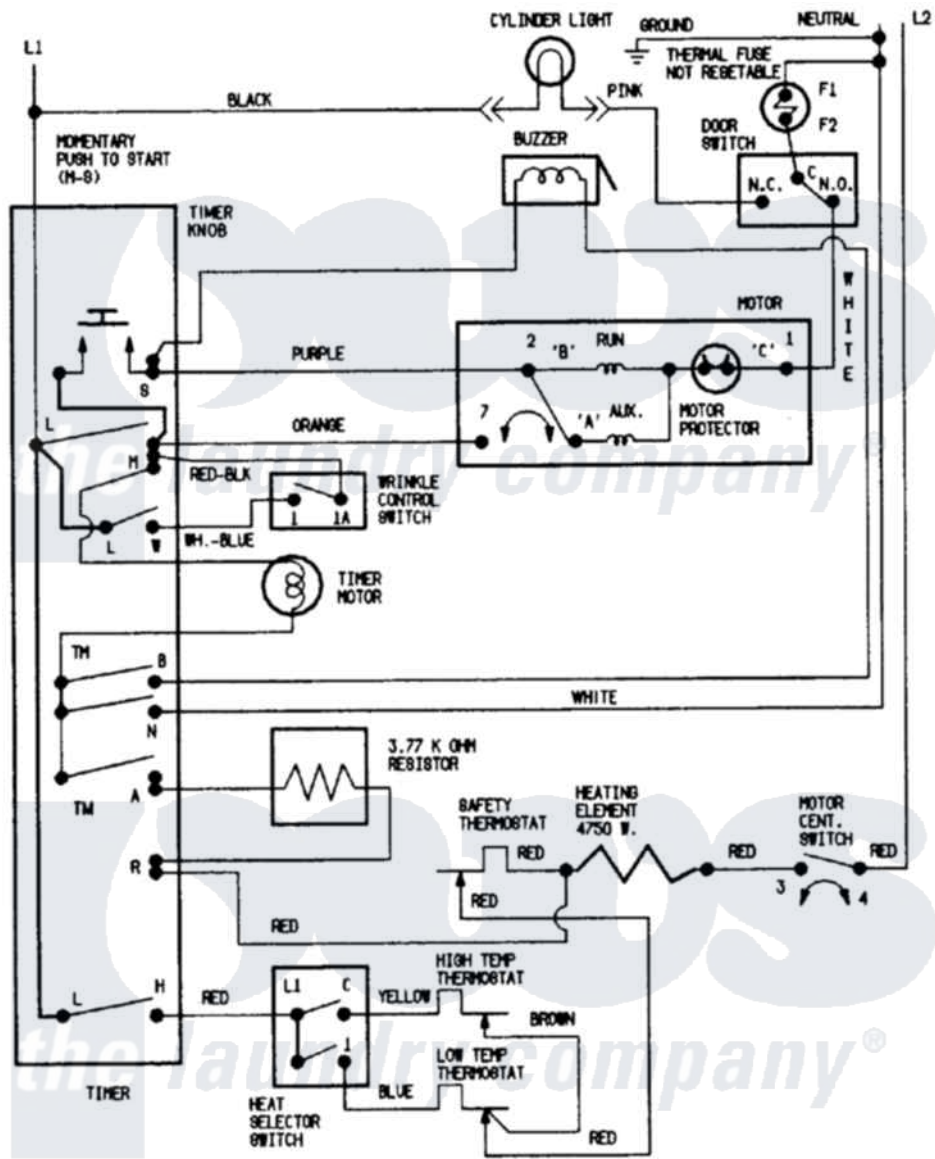

Crosley CDE22B8V 07 - WIRING INFORMATION

CONNECT DRYER TO 120/240 V.A.C., 60 HZ. INDIVIDUAL BRANCH CIRCUIT PROTECTED BY MAXIMUM 30 A. FUSES. ALWAYS GIVE THE SERIAL & MODEL NUMBERS WHEN WRITING ABOUT THIS DRYER OR ORDERING PARTS

Crosley [Residential Crosley CDE22B8V Dryer Parts](#) Parts Diagram 07 - WIRING INFORMATION
 Click on the part number to view part

Item	Original Part Number	Replaced By	Status	Part Description
NI	15002544		Not Available	WIRING INFORMATION
"	15001207		Not Available	WIRING INFORMATION