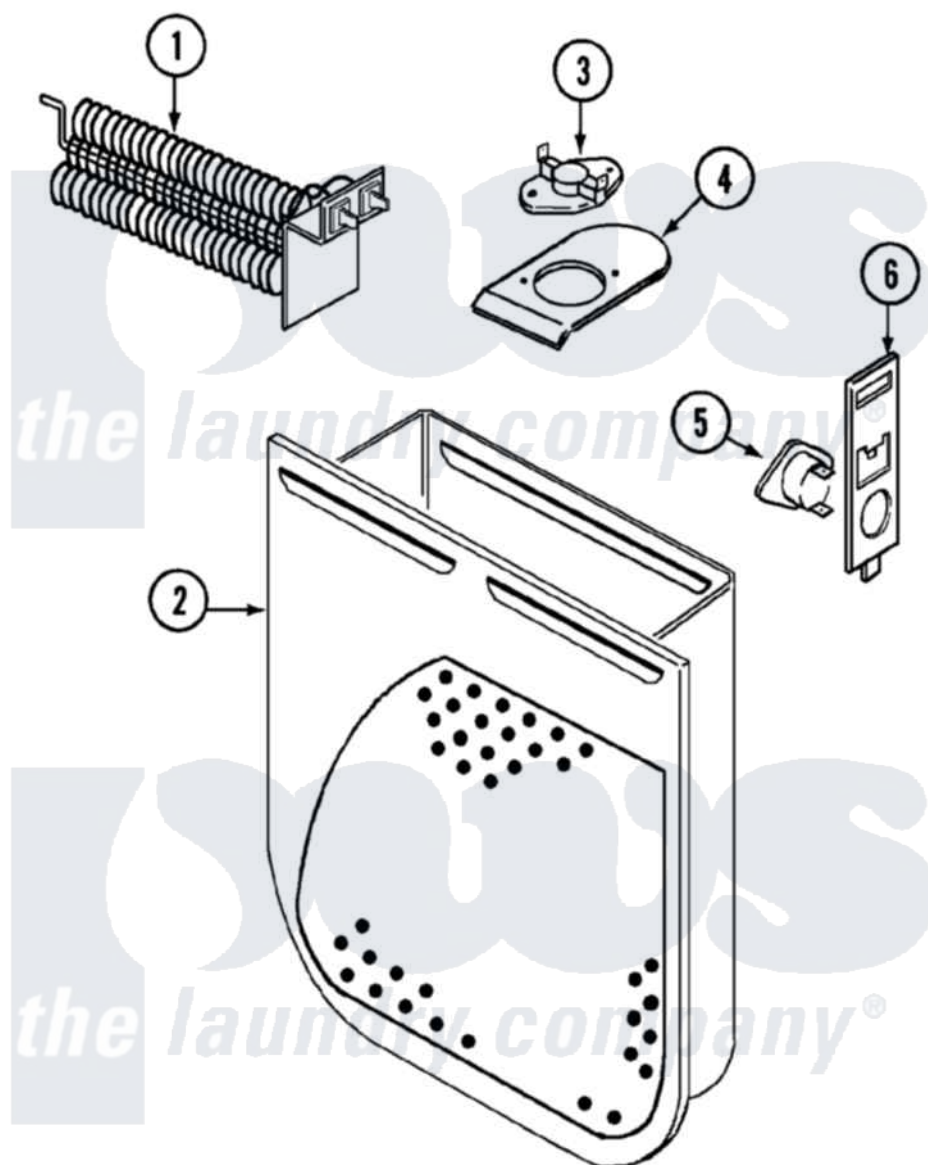

# Crosley CDE22B8VC 04 - HEATER (CDE22B8VC)

Crosley [Residential Crosley CDE22B8VC Dryer Parts](#) Parts Diagram 04 - HEATER (CDE22B8VC)  
 Click on the part number to view part

Item	Original Part Number	Replaced By	Status	Part Description
1	53-1641	<a href="#">LA-1044</a>		Element
"	<a href="#">25-7863</a>			Screw
2	<a href="#">53-1232</a>			Heater Housing Assembly
"	25-7819	<a href="#">M0217225</a>		Screw
3	<a href="#">53-0771</a>			Thermostat, Hi-Limit
"	25-3083	<a href="#">212951</a>		Screw, No.6-32 X 1/4 Inch
4	<a href="#">53-0285</a>			Bracket, Thermostat
"	25-7741	<a href="#">W10116760</a>		Screw
5	<a href="#">LA-1053</a>			Fuse Kit, Thermal
6	<a href="#">53-1181</a>			Bracket, Thermal Fuse