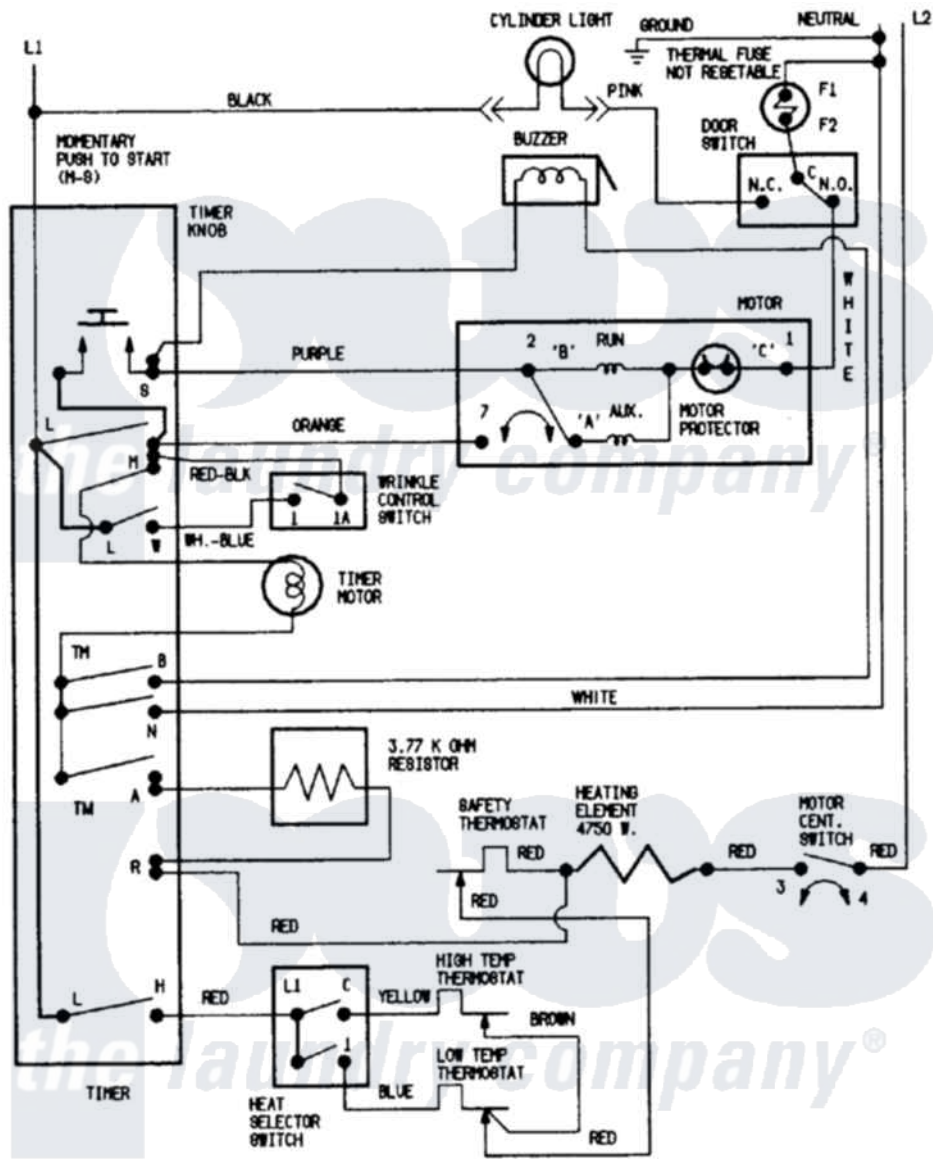

# Crosley CDE22B8VC 07 - WIRING INFORMATION (CDE22B8VC)

CONNECT DRYER TO 120/240 V.A.C., 60 HZ. INDIVIDUAL BRANCH CIRCUIT PROTECTED BY MAXIMUM 30 A. FUSES. ALWAYS GIVE THE SERIAL & MODEL NUMBERS WHEN WRITING ABOUT THIS DRYER OR ORDERING PARTS

Crosley Residential Crosley CDE22B8VC Dryer Parts Parts Diagram 07 - WIRING INFORMATION (CDE22B8VC)  
 Click on the part number to view part

Item	Original Part Number	Replaced By	Status	Part Description
NI	15002555		Not Available	WIRING INFORMATION
"	15001207		Not Available	WIRING INFORMATION