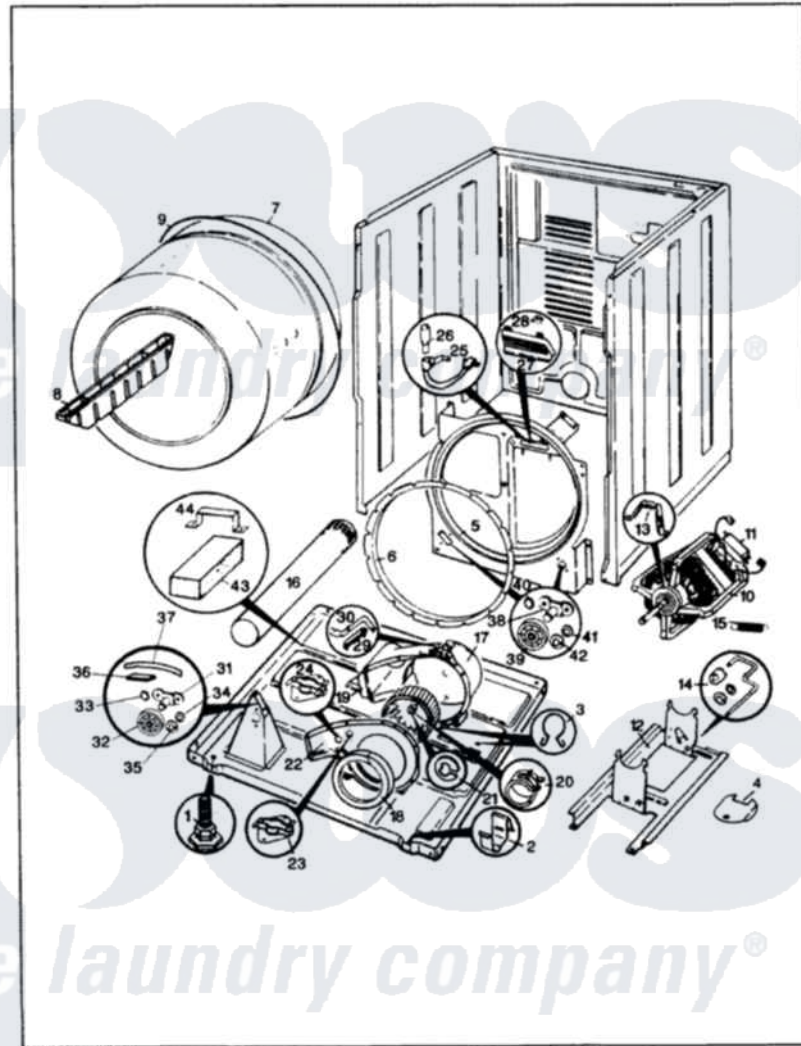

Crosley CDE25P6A 02 - CYLINDER & DRIVE (ORIG. & REV.A-C)

CROSLEY

CDE25P6

CYLINDER & DRIVE

ISSUED 10/89

Crosley [Residential Crosley CDE25P6A Dryer Parts](#) Parts Diagram 02 - CYLINDER & DRIVE (ORIG. & REV.A-C)
 Click on the part number to view part

Item	Original Part Number	Replaced By	Status	Part Description
1	63-5519		Not Available	LEG, LEVELING
2	53-0120			Clip, Front Panel
3	25-7027	16515		Clip
4	25-7741	W10116760		Screw
"	53-0153		Not Available	SHIELD, WIRING
5	25-7733	681414		Screw, 10AB X 1/2
"	LA-1054			Dryer Bulkhead Kit
6	53-0282	31001637		Seal Assembly, Cylinder Front
7	53-1250			Cylinder
8	25-7759	3196164		Screw
"	53-0117		Not Available	BAFFLE, GRAY
9	53-1080	341241		Belt
10	53-1043			Motor Assembly 230V/50Hz
"	53-2277	31001017		Motor
11	53-0693	53-0332		Motor Switch
12	53-0852		Not Available	MOTOR BRACKET