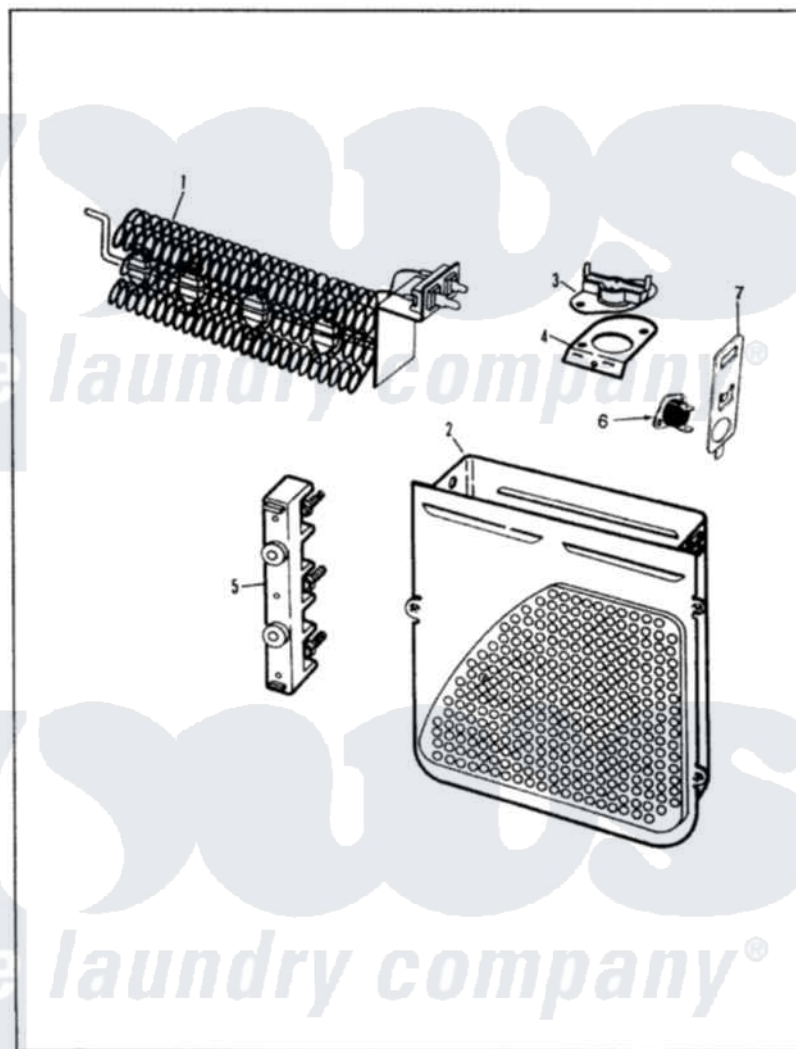

# Crosley CDE25P6A 03 - HEATER (ORIG. REV. A-C)

CROSLLEY CDE25P6 HEATER

ISSUED 10/89

Crosley Residential Crosley CDE25P6A Dryer Parts Parts Diagram 03 - HEATER (ORIG. REV. A-C)

[Click on the part number to view part](#)

Item	Original Part Number	Replaced By	Status	Part Description
1	<a href="#">25-7863</a>			Screw
"	53-0864	<a href="#">31001500</a>		Element, Heating
2	25-7819	<a href="#">M0217225</a>		Screw
"	<a href="#">53-1232</a>			Heater Housing Assembly
3	<a href="#">53-0771</a>			Thermostat, Hi-Limit
"	25-3083	<a href="#">212951</a>		Screw, No.6-32 X 1/4 Inch
4	<a href="#">53-0285</a>			Bracket, Thermostat
"	25-7741	<a href="#">W10116760</a>		Screw
5	53-0166	<a href="#">53-1518</a>		Block, Terminal
"	25-0027	<a href="#">112432</a>		Nut
"	25-6124		Not Available	NUT
"	25-3123		Not Available	WASHER, CUP
"	<a href="#">25-3122</a>			Washer, Flat
"	25-7803	<a href="#">3400074</a>		Screw
6	<a href="#">53-1182</a>			Fuse, Thermal
7	<a href="#">53-1181</a>			Bracket, Thermal Fuse