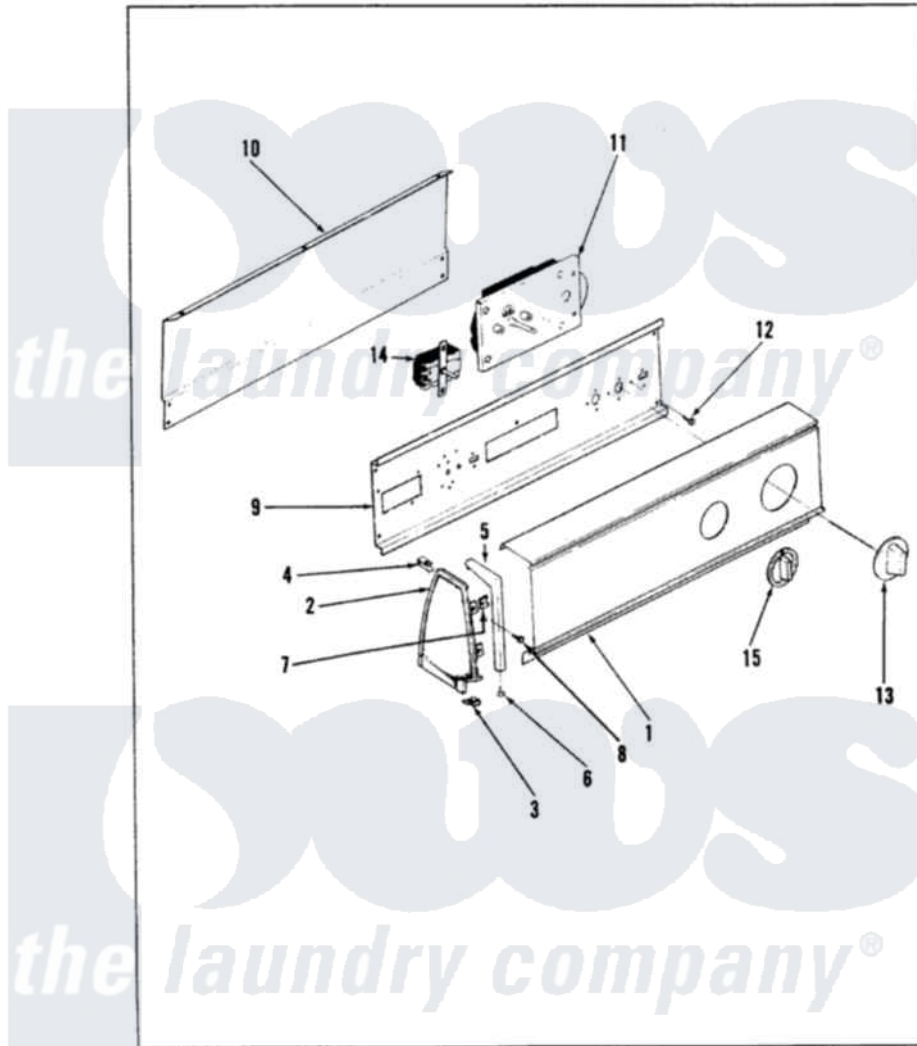

Crosley CDE25P6W 01 - CONTROL PANEL (ORIG. REV. A-C)

CROSLEY

CDE25P6

BACKGUARD

ISSUED 10/89

Crosley Residential Crosley CDE25P6W Dryer Parts Parts Diagram 01 - CONTROL PANEL (ORIG. REV. A-C)
 Click on the part number to view part

Item	Original Part Number	Replaced By	Status	Part Description
1	53-1287		Not Available	CONTROL PANEL
2	35-2488	21001452		Cap- End
"	25-7649	910187		Screw
"	25-7702			Speedclip, End Cap To Control Panel
"	35-2487	21001451		Cap- End
"	53-0264			RH Endcap
"	53-0265			LH Endcap
3	25-7851			Speedclip, End Cap To Top
"	25-7697	25-2219		Screw
"	25-7697	25-2219		Screw
"	25-7851			Speedclip, End Cap To Top
4	25-7435	33002917		Screw, No.10-16
"	25-7435	33002917		Screw, No.10-16
"	25-7852			Speedclip, Rr Shld To End Cap
5	53-0278		Not Available	TRIM, END CAP (LT)

"	53-0277		Not Available	TRIM, END CAP (RT)
6	25-7760			Screw
7	25-7702			Speedclip, End Cap To Control Panel
"	25-7702			Speedclip, End Cap To Control Panel
8	25-3092	90767		Screw, 8A X 3/8 HeX Washer Head Tapping
9	53-0365	53-1676		Shield, Control
"	53-1676			Shield, Control
10	53-0268	21001460		Shield, Rear
"	35-2688	21001460		Shield, Rear
11	53-1552		Not Available	TIMER
"	63-6743	31001484		Resistor Assembly
"	53-1367			Timer
"	53-1807		Not Available	TIMER
"	63-6752		Not Available	TIMER MOTOR
12	25-7435	33002917		Screw, No.10-16
"	25-0205	216412		Screw, Bracket To Timer
13	53-0653	31001219		Knob Ski
14	53-1265		Not Available	ROTARY SWITCH
"	25-3092	90767		Screw, 8A X 3/8 HeX Washer Head Tapping
15	35-0145	21001283		Knob, Selector----Piq
NI	25-3092	90767		Screw, 8A X 3/8 HeX Washer Head Tapping
"	63-6731	53-1639		Buzzer Assembly
"	63-5577-1		Not Available	MANUAL, USE & CARE
"	53-1453		Not Available	MANUAL, USE & CARE