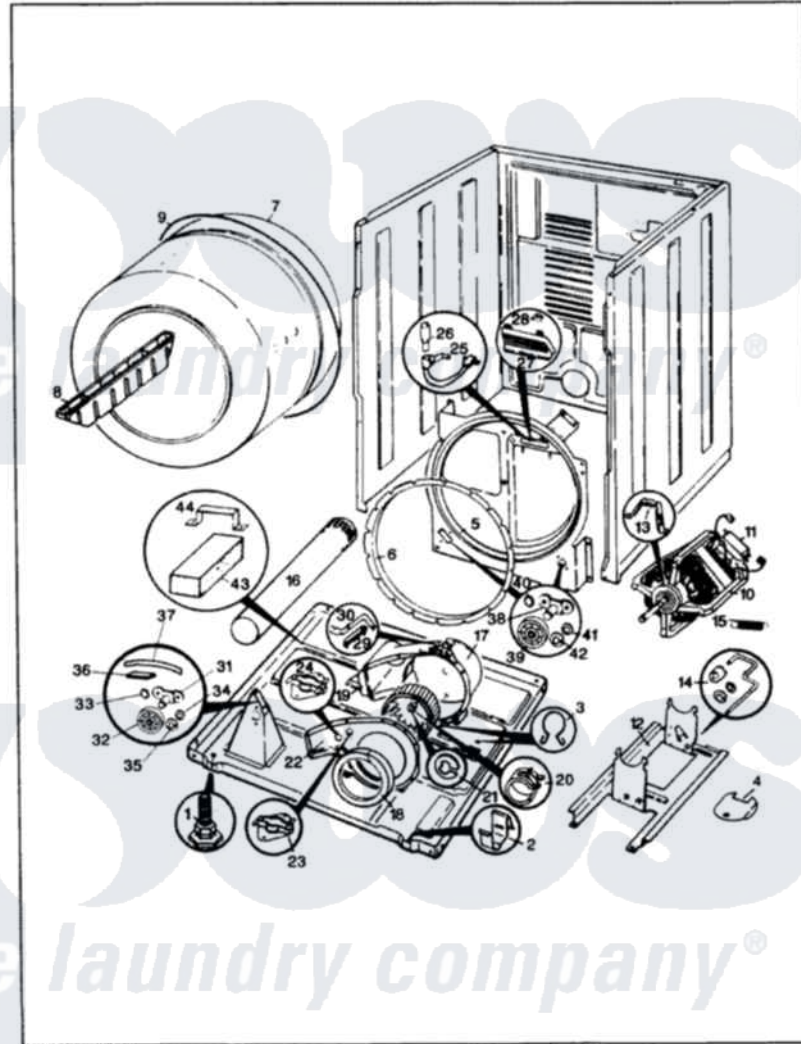

# Crosley CDE25P6W 02 - CYLINDER & DRIVE (ORIG. & REV.A-C)

CROSLEY

CDE25P6

CYLINDER & DRIVE

ISSUED 10/89

Crosley Residential Crosley CDE25P6W Dryer Parts Parts Diagram 02 - CYLINDER & DRIVE (ORIG. & REV.A-C)  
 Click on the part number to view part

Item	Original Part Number	Replaced By	Status	Part Description
1	63-5519		Not Available	LEG, LEVELING
2	<a href="#">53-0120</a>			Clip, Front Panel
3	25-7027	<a href="#">16515</a>		Clip
4	25-7741	<a href="#">W10116760</a>		Screw
"	53-0153		Not Available	SHIELD, WIRING
5	25-7733	<a href="#">681414</a>		Screw, 10AB X 1/2
"	<a href="#">LA-1054</a>			Dryer Bulkhead Kit
6	53-0282	<a href="#">31001637</a>		Seal Assembly, Cylinder Front
7	<a href="#">53-1250</a>			Cylinder
8	25-7759	<a href="#">3196164</a>		Screw
"	53-0117		Not Available	BAFFLE, GRAY
9	53-1080	<a href="#">341241</a>		Belt
10	<a href="#">53-1043</a>			Motor Assembly 230V/50Hz
"	53-2277	<a href="#">31001017</a>		Motor
11	53-0693	<a href="#">53-0332</a>		Motor Switch
12	53-0852		Not Available	MOTOR BRACKET