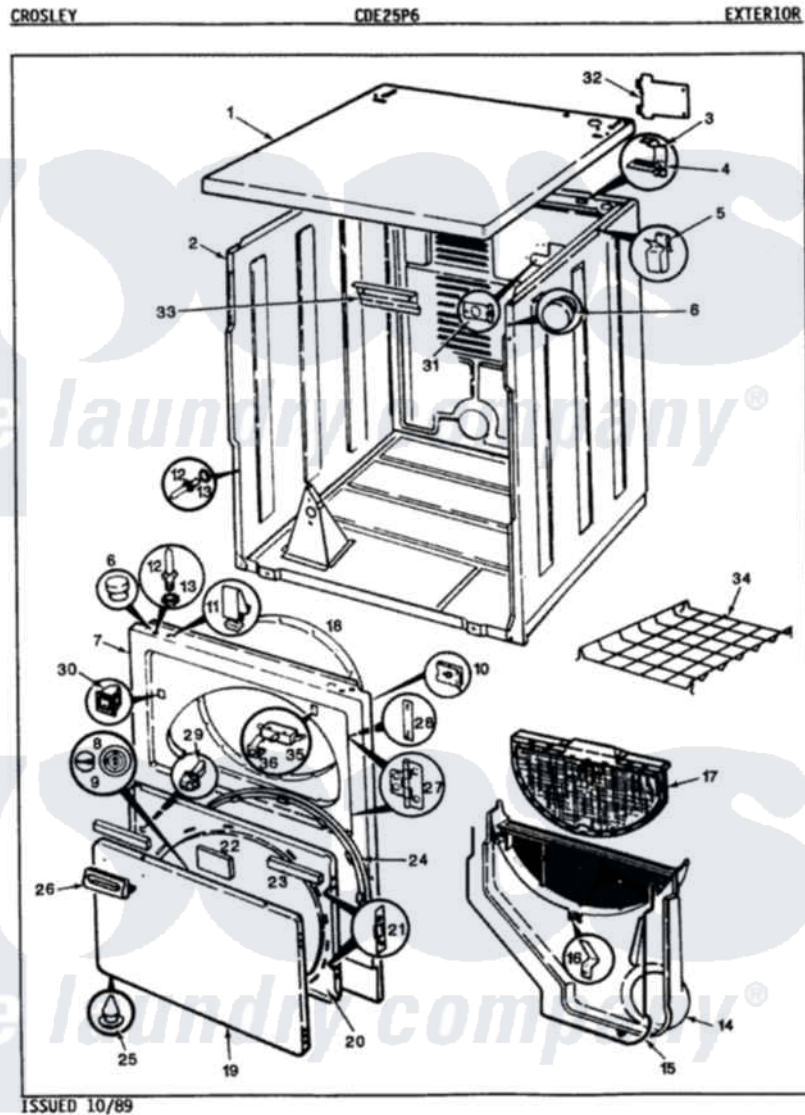

# Crosley CDE25P6W 03 - EXTERIOR (ORIG. REV. A-C)

Crosley Residential Crosley CDE25P6W Dryer Parts Parts Diagram 03 - EXTERIOR (ORIG. REV. A-C)  
 Click on the part number to view part

Item	Original Part Number	Replaced By	Status	Part Description
1	53-0314		Not Available	CABINET TOP
"	53-1711		Not Available	CABINET TOP (DRYER)
2	53-0687	<a href="#">31001714</a>		Cabinet And Base Assembly
"	53-1644	<a href="#">31001714</a>		Cabinet And Base Assembly
3	<a href="#">63-5712</a>			Hinge, Cabinet Top
4	<a href="#">33-0930</a>			Pad, Top Hinge
"	25-3092	<a href="#">90767</a>		Screw, 8A X 3/8 HeX Washer Head Tapping
5	<a href="#">25-3034</a>			Clip, Wiring
6	<a href="#">33-2653</a>			Bumper, Cabinet
7	53-0726	<a href="#">31001771</a>		Panel, Front
8	53-0155		Not Available	PLUG, GAS ACCESS (WHT)
9	<a href="#">53-0156</a>			Button, Gas Access
10	25-7820	<a href="#">489478</a>		Screw, 8 X 1/2
"	25-7817		Not Available	CLIP, U-TYPE
11	<a href="#">25-7220</a>			Clip, Cabinet Top
12	63-6148	<a href="#">53-0643</a>		Pin, Locator