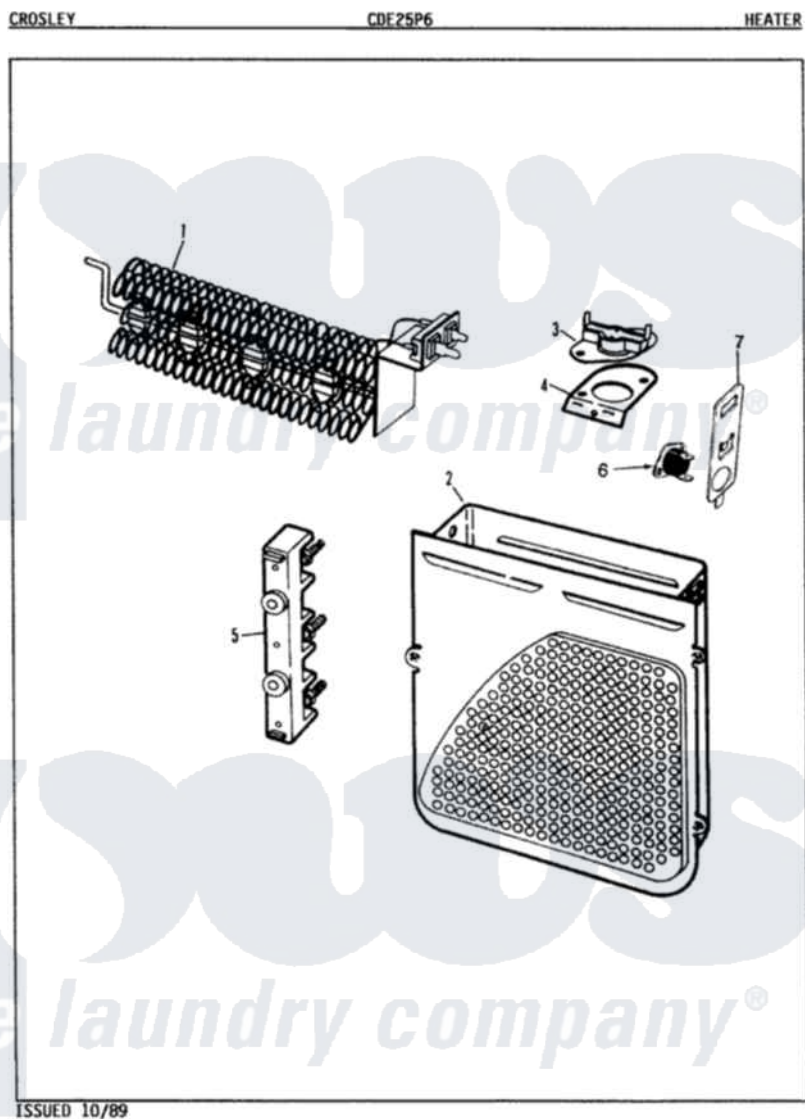

# Crosley CDE25P6W 04 - HEATER (ORIG. REV. A-C)

Crosley [Residential Crosley CDE25P6W Dryer Parts](#) Parts Diagram 04 - HEATER (ORIG. REV. A-C)  
 Click on the part number to view part

Item	Original Part Number	Replaced By	Status	Part Description
1	<a href="#">25-7863</a>			Screw
"	53-0864	<a href="#">31001500</a>		Element, Heating
2	25-7819	<a href="#">M0217225</a>		Screw
"	<a href="#">53-1232</a>			Heater Housing Assembly
3	<a href="#">53-0771</a>			Thermostat, Hi-Limit
"	25-3083	<a href="#">212951</a>		Screw, No.6-32 X 1/4 Inch
4	<a href="#">53-0285</a>			Bracket, Thermostat
"	25-7741	<a href="#">W10116760</a>		Screw
5	53-0166	<a href="#">53-1518</a>		Block, Terminal
"	25-0027	<a href="#">112432</a>		Nut
"	25-6124		Not Available	NUT
"	25-3123		Not Available	WASHER, CUP
"	<a href="#">25-3122</a>			Washer, Flat
"	25-7803	<a href="#">3400074</a>		Screw
6	<a href="#">53-1182</a>			Fuse, Thermal
7	<a href="#">53-1181</a>			Bracket, Thermal Fuse