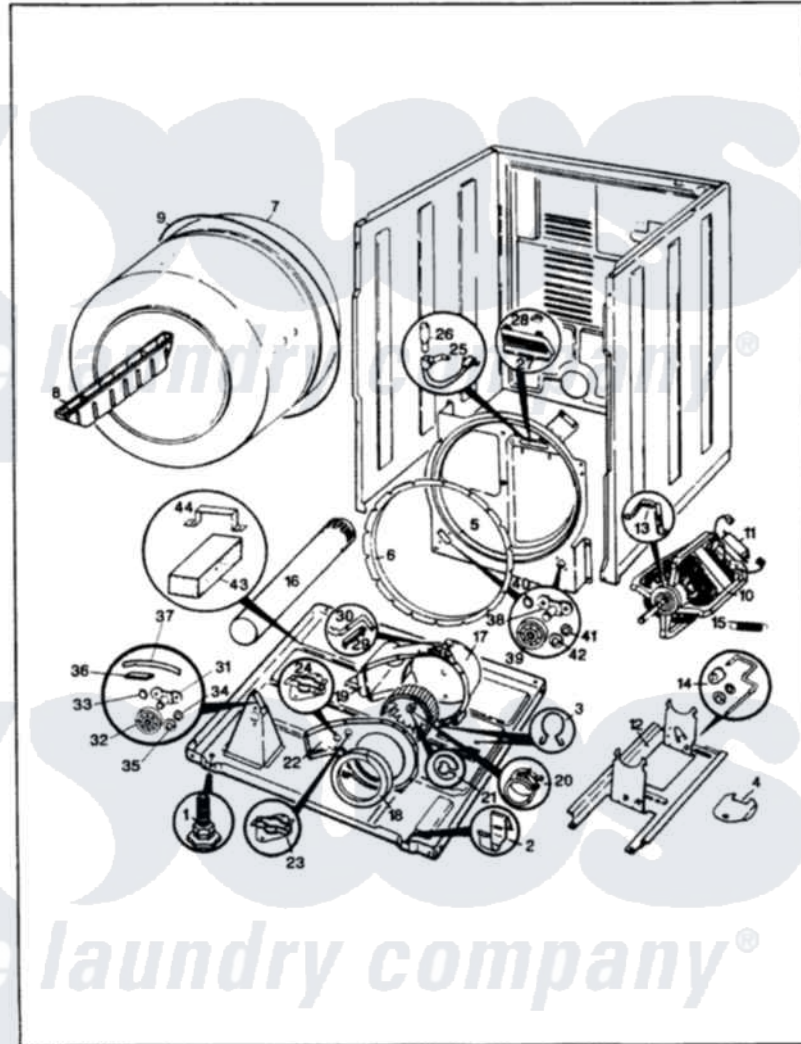

Crosley CDE26P6AK 02 - CYLINDER & DRIVE (ORIG.& A-C)

CROSLEY

CDE26P6K

CYLINDER & DRIVE

ISSUED 10/89

Crosley [Residential Crosley CDE26P6AK Dryer Parts](#) Parts Diagram 02 - CYLINDER & DRIVE (ORIG. & A-C)
 Click on the part number to view part

Item	Original Part Number	Replaced By	Status	Part Description
1	63-5519		Not Available	LEG, LEVELING
2	53-0120			Clip, Front Panel
3	25-7027	16515		Clip
4	25-7741	W10116760		Screw
"	53-0153		Not Available	SHIELD, WIRING
5	LA-1054			Dryer Bulkhead Kit
"	25-7733	681414		Screw, 10AB X 1/2
6	53-0282	31001637		Seal Assembly, Cylinder Front
7	53-1250			Cylinder
8	25-7759	3196164		Screw
"	53-1249		Not Available	BAFFLE, WHITE
9	53-1589	341241		Belt
10	53-1043			Motor Assembly 230V/50Hz
"	53-2276		Not Available	MOTOR & PULLEY ASSY (230V,60HZ)
11	53-0693	53-0332		Motor Switch
12	53-0852		Not Available	MOTOR BRACKET