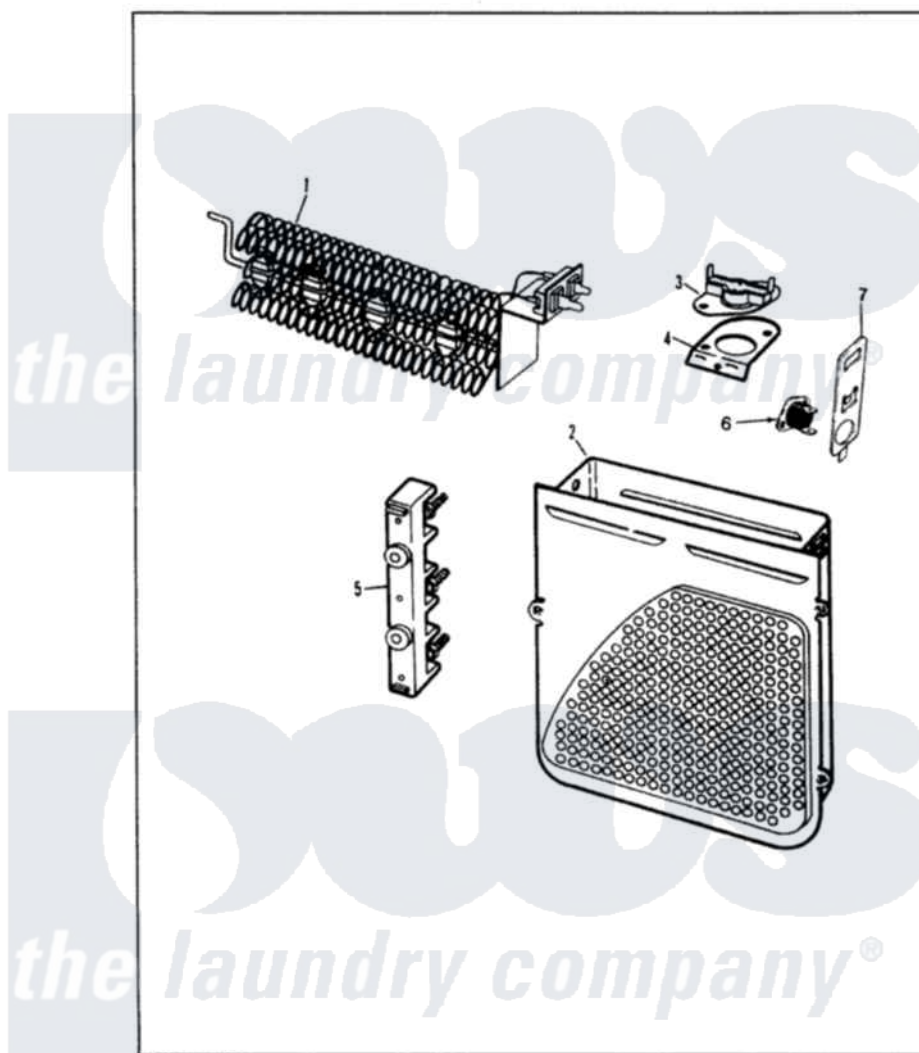

Crosley CDE26P6AK 03 - HEATER (ORIG. REV. A-C)

CROSLEY

CDE26P6K

HEATER

ISSUED 10/89

Crosley Residential Crosley CDE26P6AK Dryer Parts Parts Diagram 03 - HEATER (ORIG. REV. A-C)

[Click on the part number to view part](#)

Item	Original Part Number	Replaced By	Status	Part Description
1	25-7863			Screw
"	53-0864	31001500		Element, Heating
2	25-7819	M0217225		Screw
"	53-1232			Heater Housing Assembly
3	53-0771			Thermostat, Hi-Limit
"	25-3083	212951		Screw, No.6-32 X 1/4 Inch
4	53-0285			Bracket, Thermostat
"	25-7741	W10116760		Screw
5	53-0166	53-1518		Block, Terminal
"	25-0027	112432		Nut
"	25-6124		Not Available	NUT
"	25-3123		Not Available	WASHER, CUP
"	25-3122			Washer, Flat
"	25-7803	3400074		Screw
6	53-1182			Fuse, Thermal
7	53-1181			Bracket, Thermal Fuse