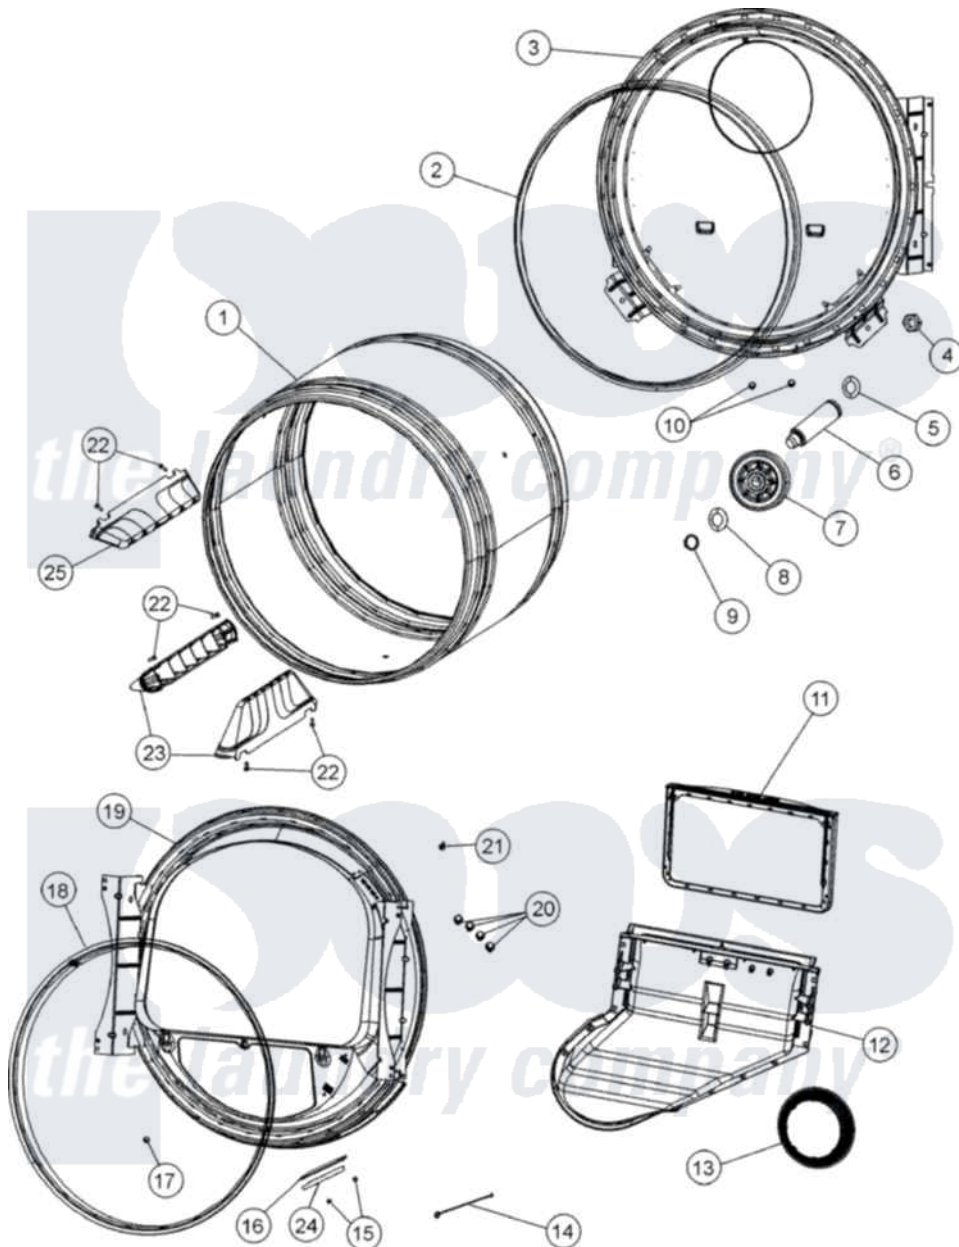

# Crosley CDE4205AYW 05 - TUMBLER

Crosley [Residential Crosley CDE4205AYW Dryer Parts](#) Parts Diagram 05 - TUMBLER  
 Click on the part number to view part

Item	Original Part Number	Replaced By	Status	Part Description
1	33001794	<a href="#">33001889</a>		Tumbler
2	<a href="#">33001807</a>			Seal, Tumbler
3	<a href="#">33003037</a>			Tumbler Back And Seal
"	<a href="#">33002779</a>			Tumbler Back And Seal As-Pack
4	<a href="#">33001443</a>			Nut, Hex
5	<a href="#">312535</a>			Washer, Vault Mounting Brk.
6	Y312948	<a href="#">6-3129480</a>		Shaft- Tumbler
7	<a href="#">12001541</a>			Drum Roller/Washer Assembly--W
8	<a href="#">312535</a>			Washer, Vault Mounting Brk.
9	410233	<a href="#">9703438</a>		Ring-Retrn
10	211294	<a href="#">90767</a>		Screw, 8A X 3/8 HeX Washer Head Tapping
11	<a href="#">33001808</a>			Filter, Lint
12	<a href="#">33001799</a>			Outlet Duct Assembly Note: Outlet Duct Assembly
13	<a href="#">33002560</a>			Seal, Blower

14	<a href="#">Y303711</a>		Sensor Ground Wire
15	<a href="#">210720</a>		Rivet, Bearing To Tumbler Fmt
16	<a href="#">306508</a>		Tumbler Bearing Kit ---W
17	312311	<a href="#">312311MAY</a>	Screw
18	<a href="#">33001807</a>		Seal, Tumbler
19	<a href="#">33001868</a>		Front, Tumbler Front W/Sensor Note: Front, Tumbler
20	33001855	<a href="#">33002917</a>	Screw, No.10-16
21	<a href="#">33001871</a>		Screw Note: Screw, Drum Light
22	33001788	<a href="#">33002973</a>	Screw, No.9-15 X 1.00 Hx WS
23	<a href="#">33002032</a>		Baffle
24	312940	<a href="#">306508</a>	Tumbler Bearing Kit ---W
25	<a href="#">33001755</a>		Baffle