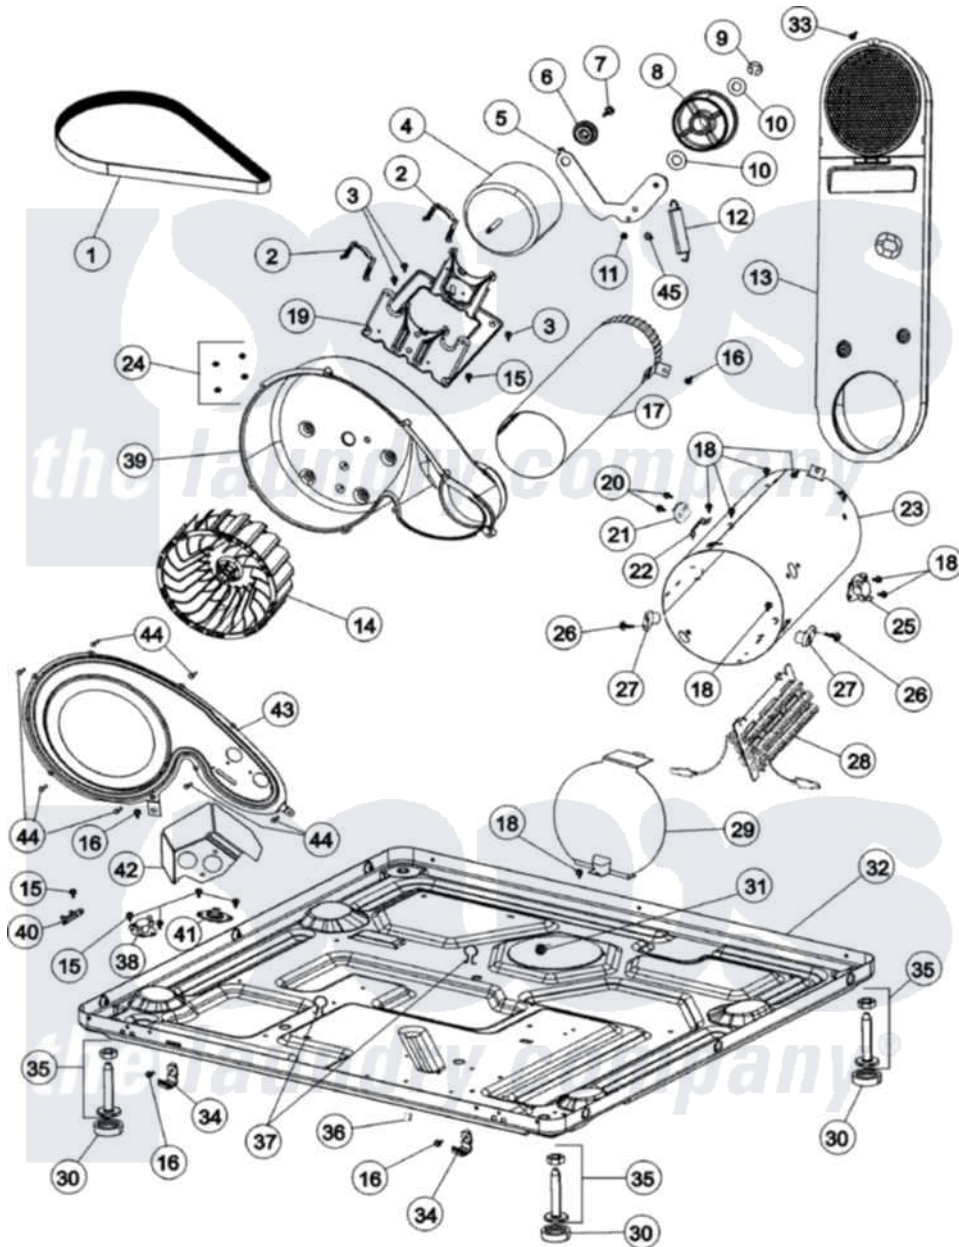

# Crosley CDE4205AZJ 01 - BASE (ELEC)

Crosley [Residential Crosley CDE4205AZJ Dryer Parts](#) Parts Diagram 01 - BASE (ELEC)  
 Click on the part number to view part

Item	Original Part Number	Replaced By	Status	Part Description
1	<a href="#">33002535</a>			V-Belt
2	33002221	<a href="#">Y015825</a>		Clip, Motor To Motor Support
3	<a href="#">Y313561</a>			Screw---NA
4	<a href="#">33002795</a>			Motor, Drive 60Hz
5	33001840	<a href="#">6-3705180</a>		Idler Arm
6	<a href="#">315772</a>			Sleeve, Idler Arm
7	<a href="#">Y014874</a>			Screw, Idler Arm And Sleeve
8	33001783	<a href="#">6-3700340</a>		Bearing- I
9	312958	<a href="#">354987</a>		Ring, Retaining
10	<a href="#">Y312527</a>			Washer, Idler Shaft
11	<a href="#">33002218</a>			Grommet, Idler Arm
12	<a href="#">33002459</a>			Assembly, Spring And Plug
13	33002767	<a href="#">33003038</a>		Assembly, Inlet Duct-Elec
"	<a href="#">33003038</a>			Assembly, Inlet Duct-Elec
14	<a href="#">33002797</a>			Wheel, Blower
15	22002925	<a href="#">3370225</a>		Screw