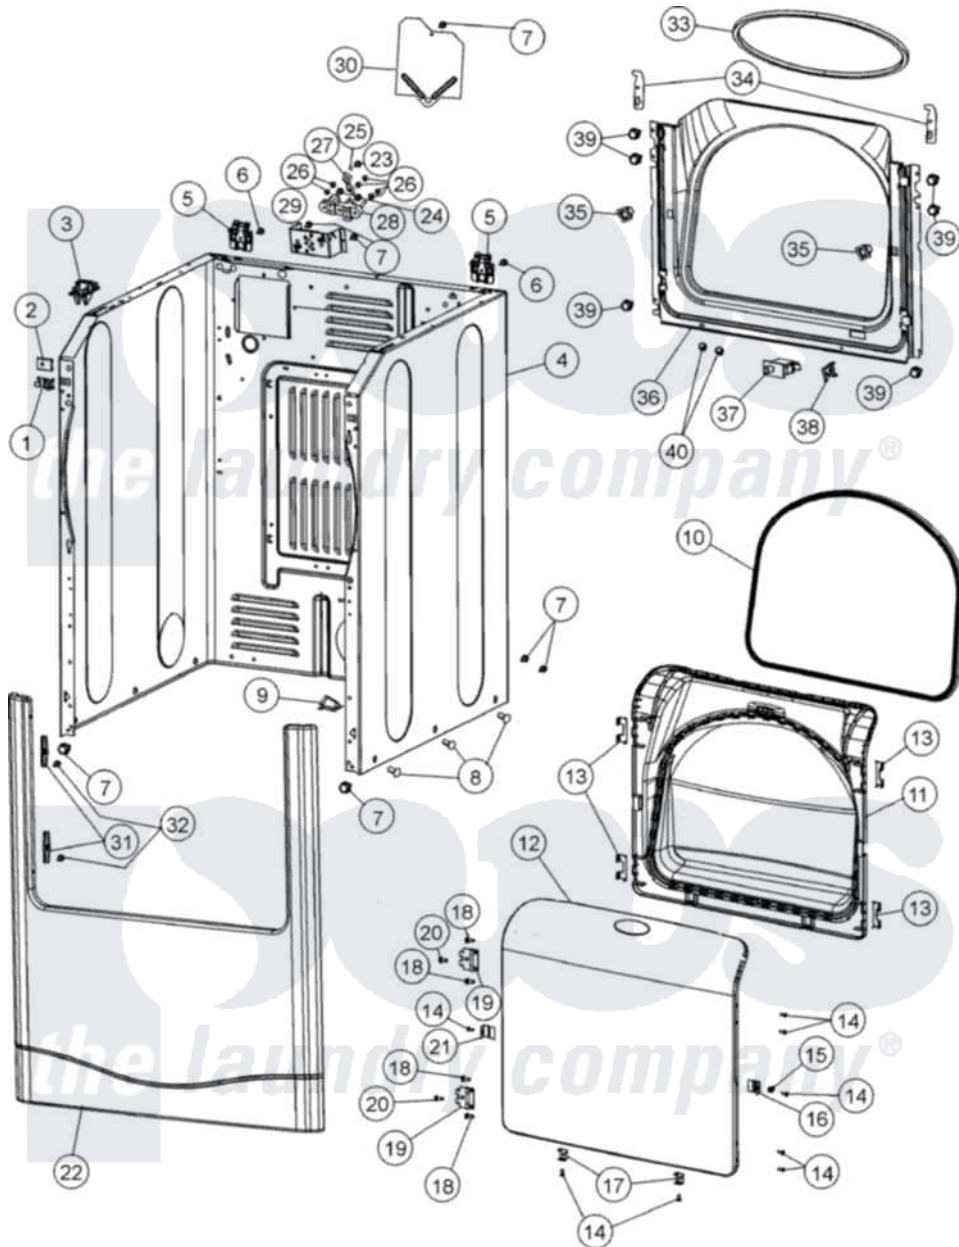

# Crosley CDE4205AZJ 02 - CABINET

Crosley [Residential Crosley CDE4205AZJ Dryer Parts](#) Parts Diagram 02 - CABINET  
 Click on the part number to view part

Item	Original Part Number	Replaced By	Status	Part Description
1	<a href="#">22002049</a>			Clip Note: Clip, Front Panel
2	<a href="#">22002049</a>			Clip Note: Clip, Front Panel
3	<a href="#">33002891</a>			Pin, Locator
4	<a href="#">33003034</a>			Cabinet Assembly, Dry-Gray As Pack
5	<a href="#">22004095</a>			Hinge, Plastic
6	<a href="#">22001995</a>			Screw Note: Screw, Tumbler Front And Shroud
7	<a href="#">33002190</a>			SCrew, C BraCe, BraCket, Cabinet
8	33002794	<a href="#">213007</a>		Xfor Cabinet See Cabinet, Back
9	<a href="#">Y310376</a>			Clip, Door Switch Harness
10	<a href="#">33001807</a>			Seal, Tumbler
11	<a href="#">33002544</a>			Door, Inner W/Seal
12	<a href="#">22004497</a>			Door, Outer Washer-Gray As Pack
13	<a href="#">22002038</a>			Clip, Door