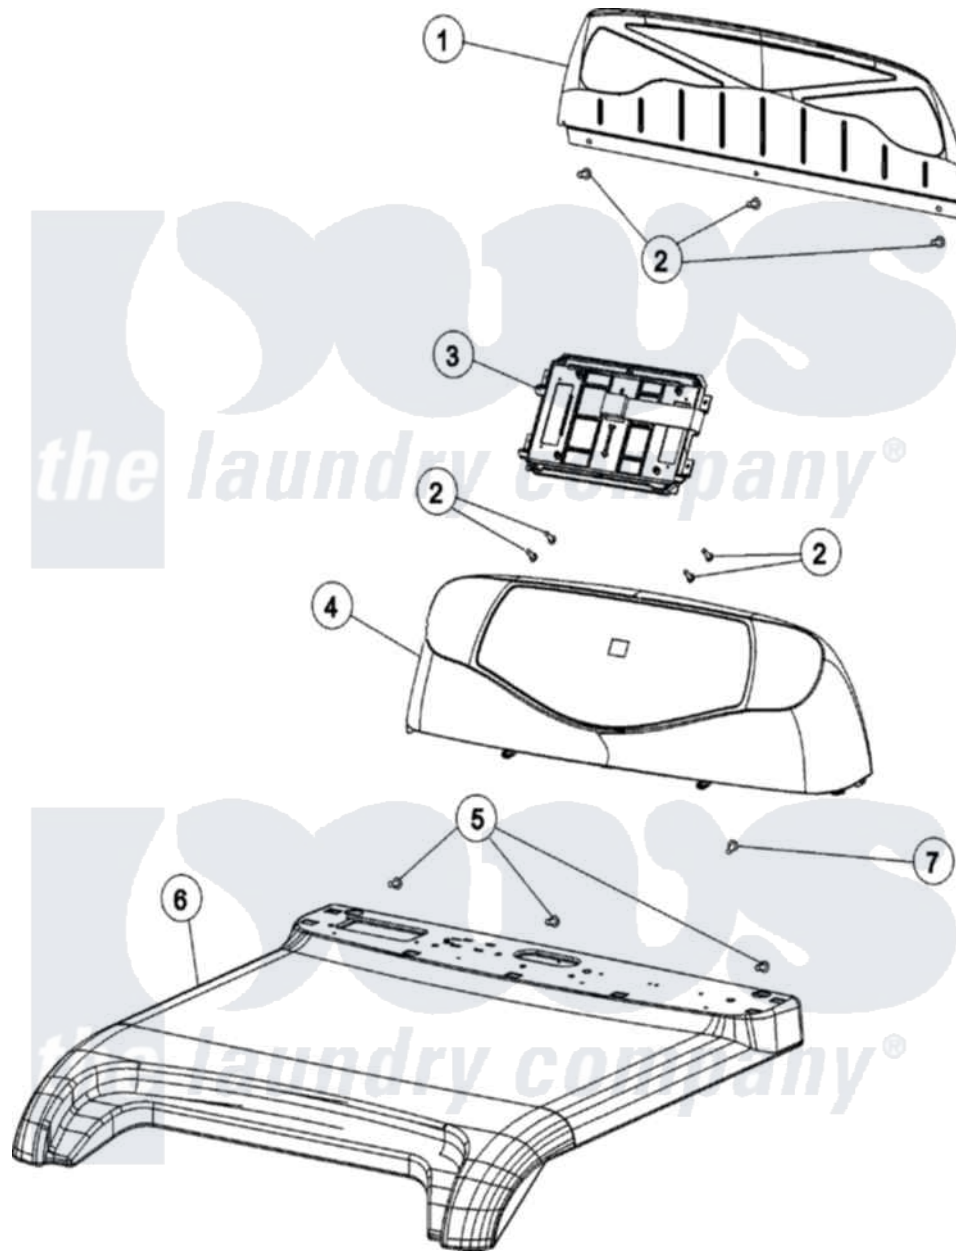

Crosley CDE4205AZJ 03 - CONTROL PANEL & TOP

Crosley [Residential Crosley CDE4205AZJ Dryer Parts](#) Parts Diagram 03 - CONTROL PANEL & TOP
 Click on the part number to view part

Item	Original Part Number	Replaced By	Status	Part Description
1	22003581			Back, Console Panel
2	25001021			Screw, No.8-16 Truss Head
3	33002959	33003028		Board- Con
4	33003033			Console Assembly, Dry-Gray As Pack
5	22002925	3370225		Screw
6	33003032			Cover, Top, Dry-Gray As Pack
7	22003817	3370225		Screw