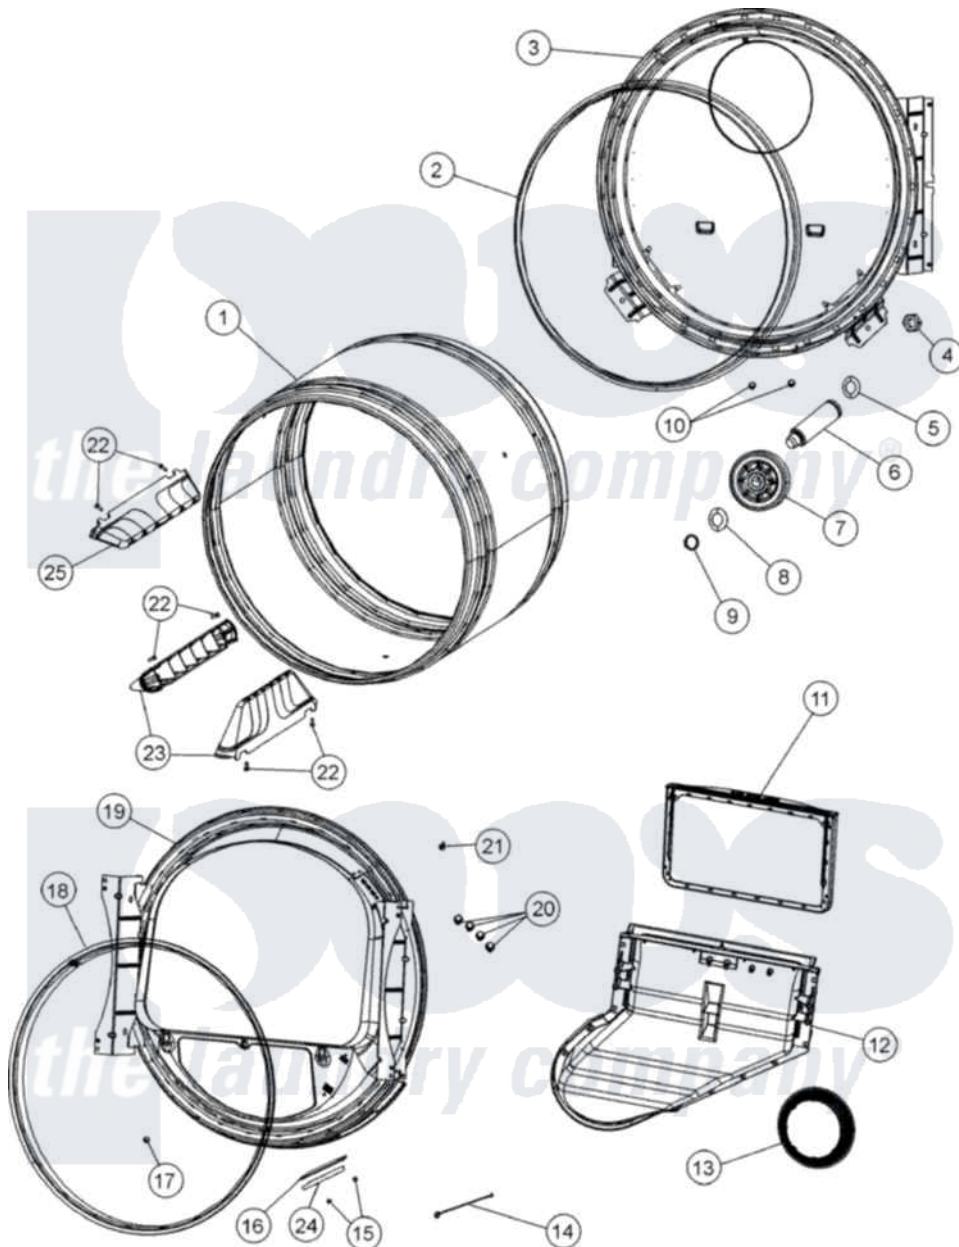

# Crosley CDE4205AZJ 05 - TUMBLER

Crosley [Residential Crosley CDE4205AZJ Dryer Parts](#) Parts Diagram 05 - TUMBLER  
 Click on the part number to view part

Item	Original Part Number	Replaced By	Status	Part Description
1	33001794	<a href="#">33001889</a>		Tumbler
2	<a href="#">33001807</a>			Seal, Tumbler
3	<a href="#">33003037</a>			Tumbler Back And Seal
"	<a href="#">33002779</a>			Tumbler Back And Seal As-Pack
4	<a href="#">33001443</a>			Nut, Hex
5	<a href="#">312535</a>			Washer, Vault Mounting Brk.
6	Y312948	<a href="#">6-3129480</a>		Shaft- Tumbler
7	<a href="#">12001541</a>			Drum Roller/Washer Assembly--W
8	<a href="#">312535</a>			Washer, Vault Mounting Brk.
9	410233	<a href="#">9703438</a>		Ring-Retrn
10	211294	<a href="#">90767</a>		Screw, 8A X 3/8 HeX Washer Head Tapping
11	<a href="#">33001808</a>			Filter, Lint
12	<a href="#">33001799</a>			Outlet Duct Assembly Note: Outlet Duct Assembly
13	<a href="#">33002560</a>			Seal, Blower

14	<a href="#">Y303711</a>		Sensor Ground Wire
15	<a href="#">210720</a>		Rivet, Bearing To Tumbler Fmt
16	<a href="#">306508</a>		Tumbler Bearing Kit ---W
17	312311	<a href="#">312311MAY</a>	Screw
18	<a href="#">33001807</a>		Seal, Tumbler
19	<a href="#">33001868</a>		Front, Tumbler Front W/Sensor Note: Front, Tumbler
20	33001855	<a href="#">33002917</a>	Screw, No.10-16
21	<a href="#">33001871</a>		Screw Note: Screw, Drum Light
22	33001788	<a href="#">33002973</a>	Screw, No.9-15 X 1.00 Hx WS
23	<a href="#">33002032</a>		Baffle
24	312940	<a href="#">306508</a>	Tumbler Bearing Kit ---W
25	<a href="#">33001755</a>		Baffle