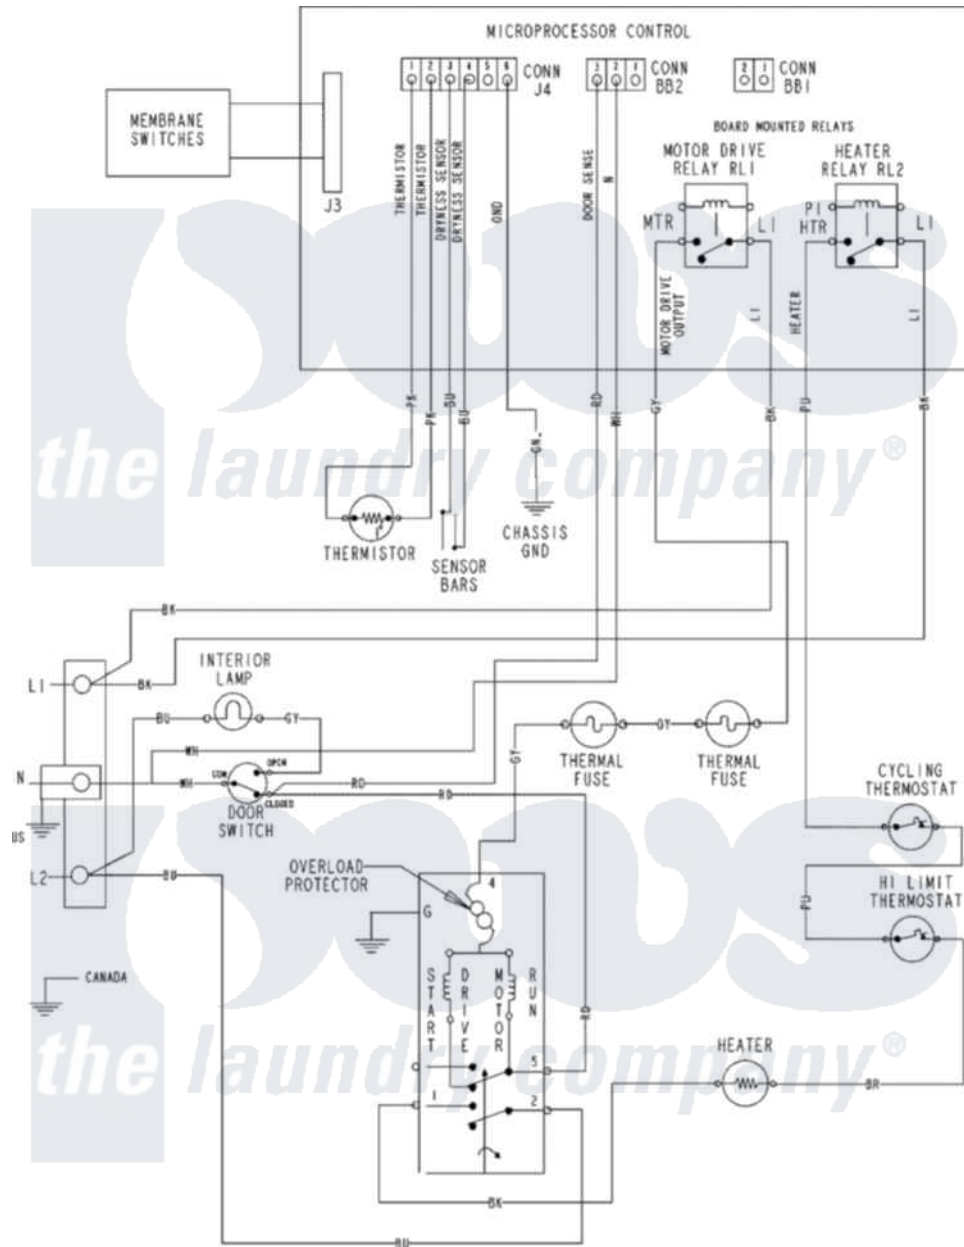

Crosley CDE4205AZJ 06 - WIRING INFORMATION

Crosley [Residential Crosley CDE4205AZJ Dryer Parts](#) Parts Diagram 06 - WIRING INFORMATION
 Click on the part number to view part

Item	Original Part Number	Replaced By	Status	Part Description
NI	15003772		Not Available	WIRING INFORMATION