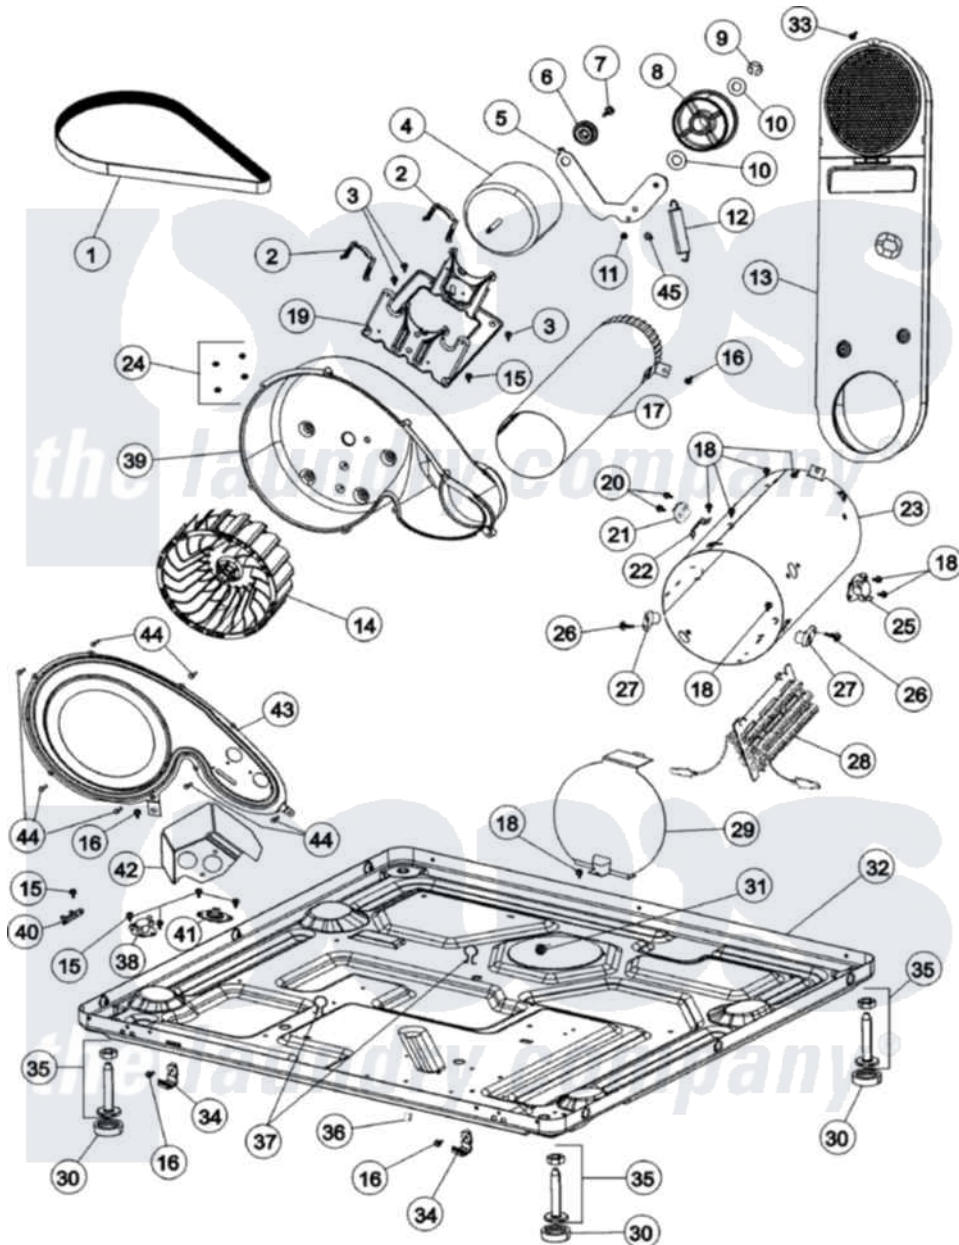

Crosley CDE4205AZW 01 - BASE (ELEC)

Crosley [Residential Crosley CDE4205AZW Dryer Parts](#) Parts Diagram 01 - BASE (ELEC)
 Click on the part number to view part

| Item | Original Part Number | Replaced By | Status | Part Description |
|------|--------------------------|---------------------------|--------|------------------------------|
| 1 | 33002535 | | | V-Belt |
| 2 | 33002221 | Y015825 | | Clip, Motor To Motor Support |
| 3 | Y313561 | | | Screw---NA |
| 4 | 33002795 | | | Motor, Drive 60Hz |
| 5 | 33001840 | 6-3705180 | | Idler Arm |
| 6 | 315772 | | | Sleeve, Idler Arm |
| 7 | Y014874 | | | Screw, Idler Arm And Sleeve |
| 8 | 33001783 | 6-3700340 | | Bearing- I |
| 9 | 312958 | 354987 | | Ring, Retaining |
| 10 | Y312527 | | | Washer, Idler Shaft |
| 11 | 33002218 | | | Grommet, Idler Arm |
| 12 | 33002459 | | | Assembly, Spring And Plug |
| 13 | 33002767 | 33003038 | | Assembly, Inlet Duct-Elec |
| " | 33003038 | | | Assembly, Inlet Duct-Elec |
| 14 | 33002797 | | | Wheel, Blower |
| 15 | 22002925 | 3370225 | | Screw |