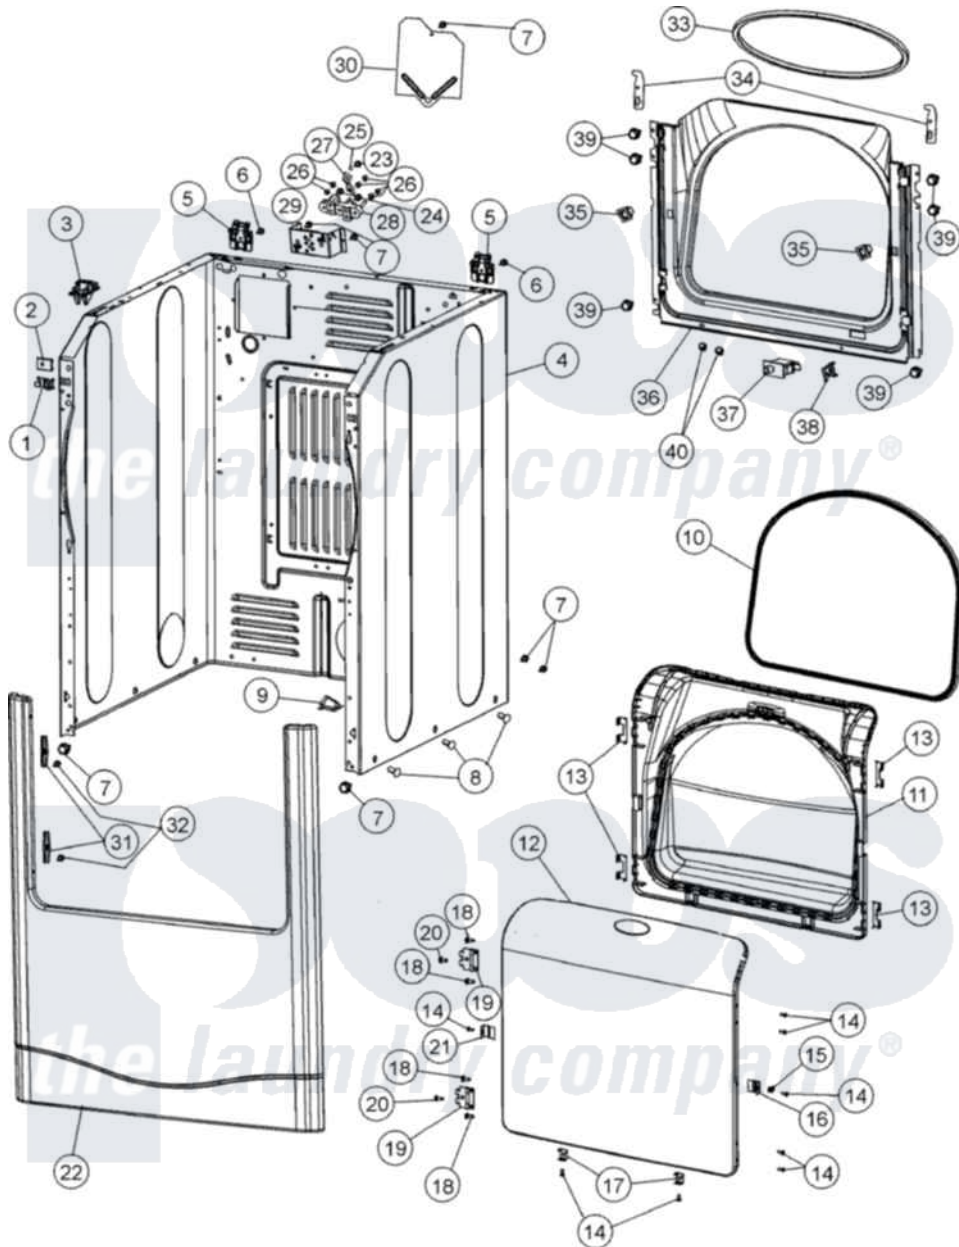

# Crosley CDE4205AZW 02 - CABINET

Crosley [Residential Crosley CDE4205AZW Dryer Parts](#) Parts Diagram 02 - CABINET  
 Click on the part number to view part

Item	Original Part Number	Replaced By	Status	Part Description
1	<a href="#">22002049</a>			Clip Note: Clip, Front Panel
3	<a href="#">33002891</a>			Pin, Locator
4	<a href="#">22003639</a>			Cabinet Assembly
5	<a href="#">22004095</a>			Hinge, Plastic
6	<a href="#">22001995</a>			Screw Note: Screw, Tumbler Front And Shroud
7	<a href="#">33002190</a>			SCrew, C BraCe, BraCket, Cabinet
8	33002794	<a href="#">213007</a>		Xfor Cabinet See Cabinet, Back
9	<a href="#">Y310376</a>			Clip, Door Switch Harness
10	<a href="#">33001807</a>			Seal, Tumbler
11	<a href="#">33002544</a>			Door, Inner W/Seal
12	<a href="#">22003785</a>			Door, Outer
13	<a href="#">22002038</a>			Clip, Door
14	<a href="#">22002063</a>			Screw No.8-18AB Wafer Head
15	<a href="#">33001761</a>			Strike, Door