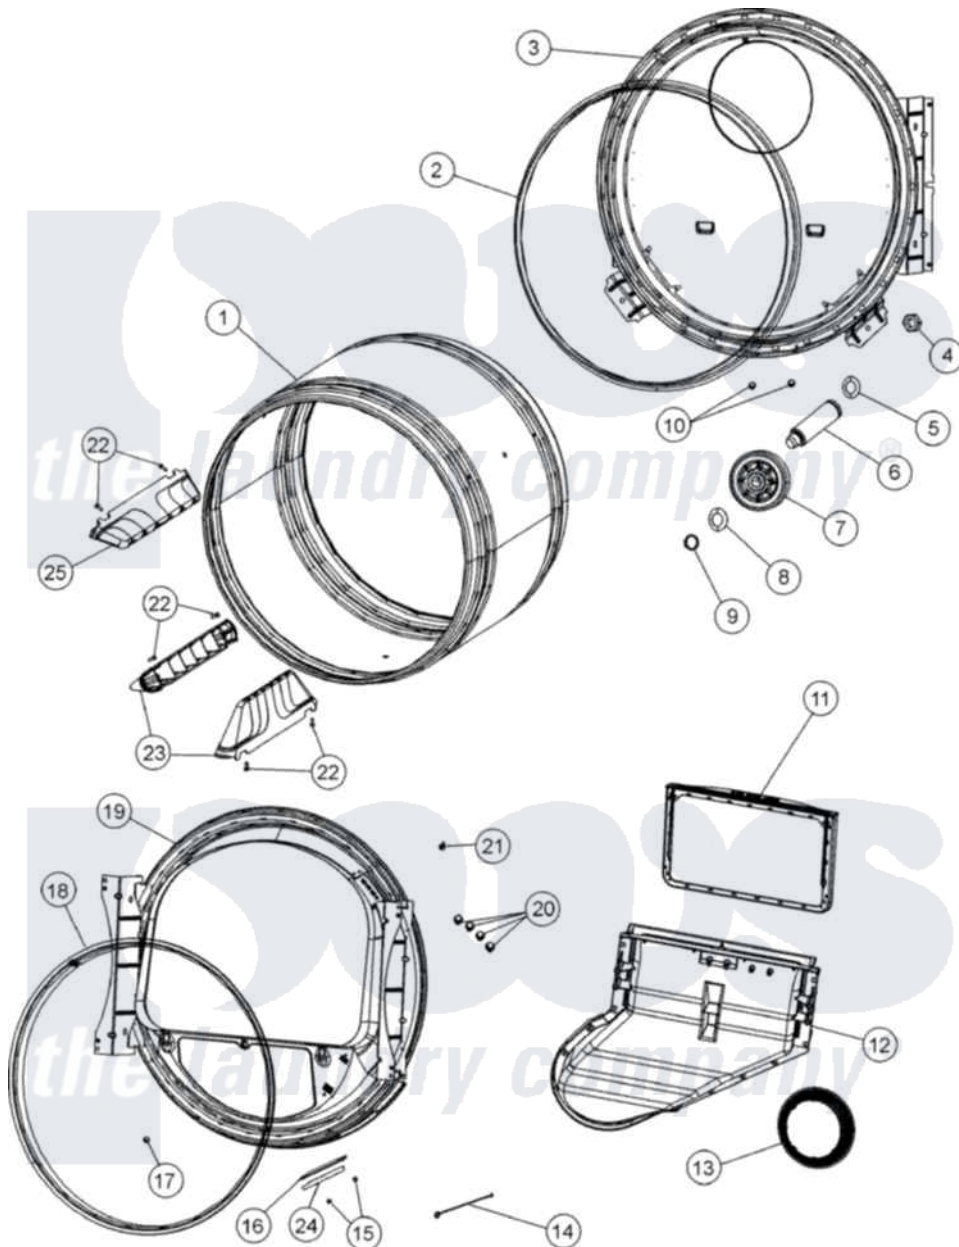

Crosley CDE4205AZW 05 - TUMBLER

Crosley [Residential Crosley CDE4205AZW Dryer Parts](#) Parts Diagram 05 - TUMBLER
 Click on the part number to view part

Item	Original Part Number	Replaced By	Status	Part Description
1	33001794	33001889		Tumbler
2	33001807			Seal, Tumbler
3	33003037			Tumbler Back And Seal
"	33002779			Tumbler Back And Seal As-Pack
4	33001443			Nut, Hex
5	312535			Washer, Vault Mounting Brk.
6	Y312948	6-3129480		Shaft- Tumbler
7	12001541			Drum Roller/Washer Assembly--W
8	312535			Washer, Vault Mounting Brk.
9	410233	9703438		Ring-Retrn
10	211294	90767		Screw, 8A X 3/8 HeX Washer Head Tapping
11	33001808			Filter, Lint
12	33001799			Outlet Duct Assembly Note: Outlet Duct Assembly
13	33002560			Seal, Blower

14	Y303711		Sensor Ground Wire
15	210720		Rivet, Bearing To Tumbler Fmt
16	306508		Tumbler Bearing Kit ---W
17	312311	312311MAY	Screw
18	33001807		Seal, Tumbler
19	33001868		Front, Tumbler Front W/Sensor Note: Front, Tumbler
20	33001855	33002917	Screw, No.10-16
21	33001871		Screw Note: Screw, Drum Light
22	33001788	33002973	Screw, No.9-15 X 1.00 Hx WS
23	33002032		Baffle
24	312940	306508	Tumbler Bearing Kit ---W
25	33001755		Baffle