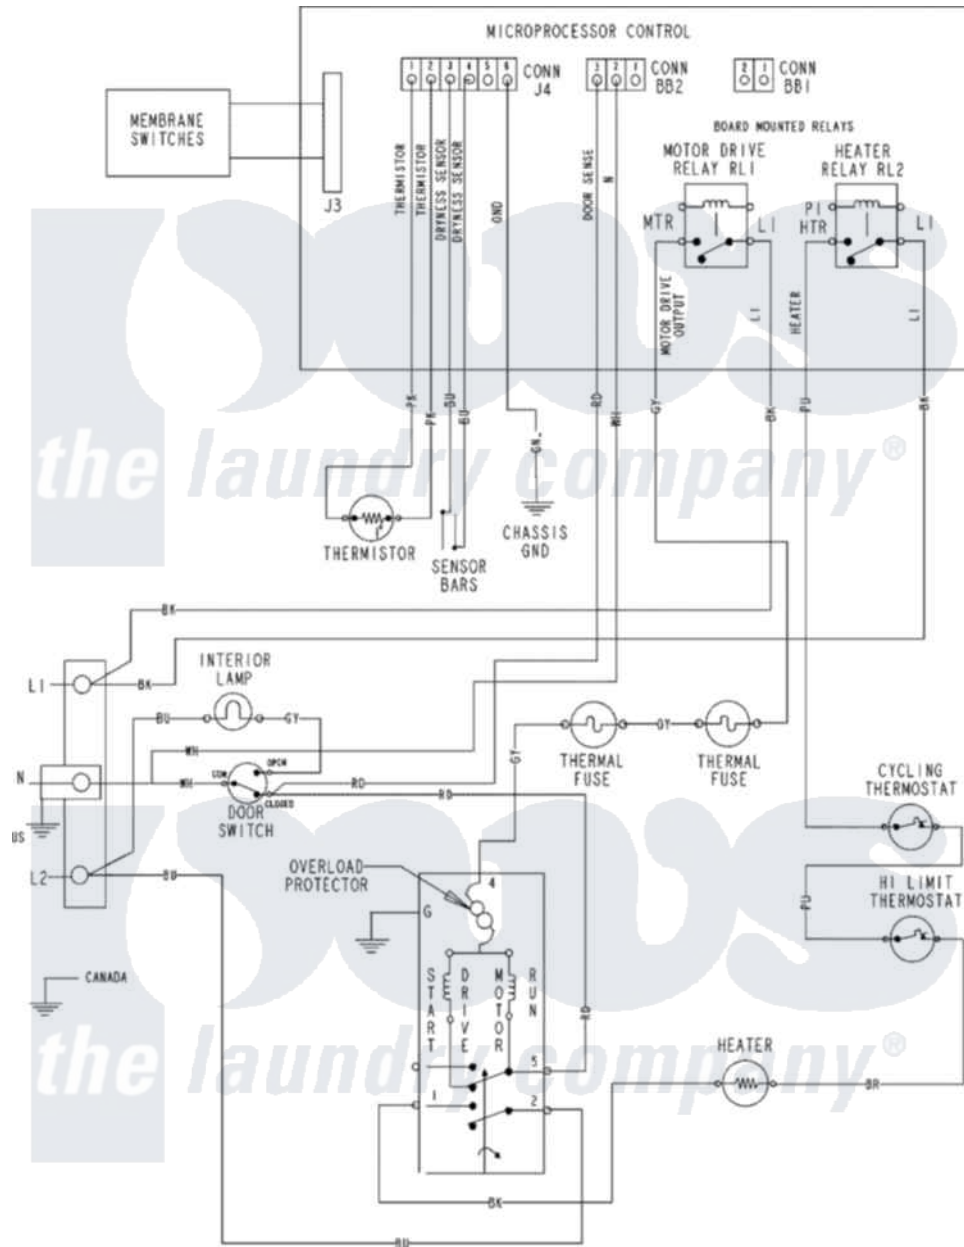

Crosley CDE4205AZW 06 - WIRING INFORMATION

Crosley Residential Crosley CDE4205AZW Dryer Parts Parts Diagram 06 - WIRING INFORMATION
 Click on the part number to view part

Item	Original Part Number	Replaced By	Status	Part Description
NI	15003772		Not Available	WIRING INFORMATION