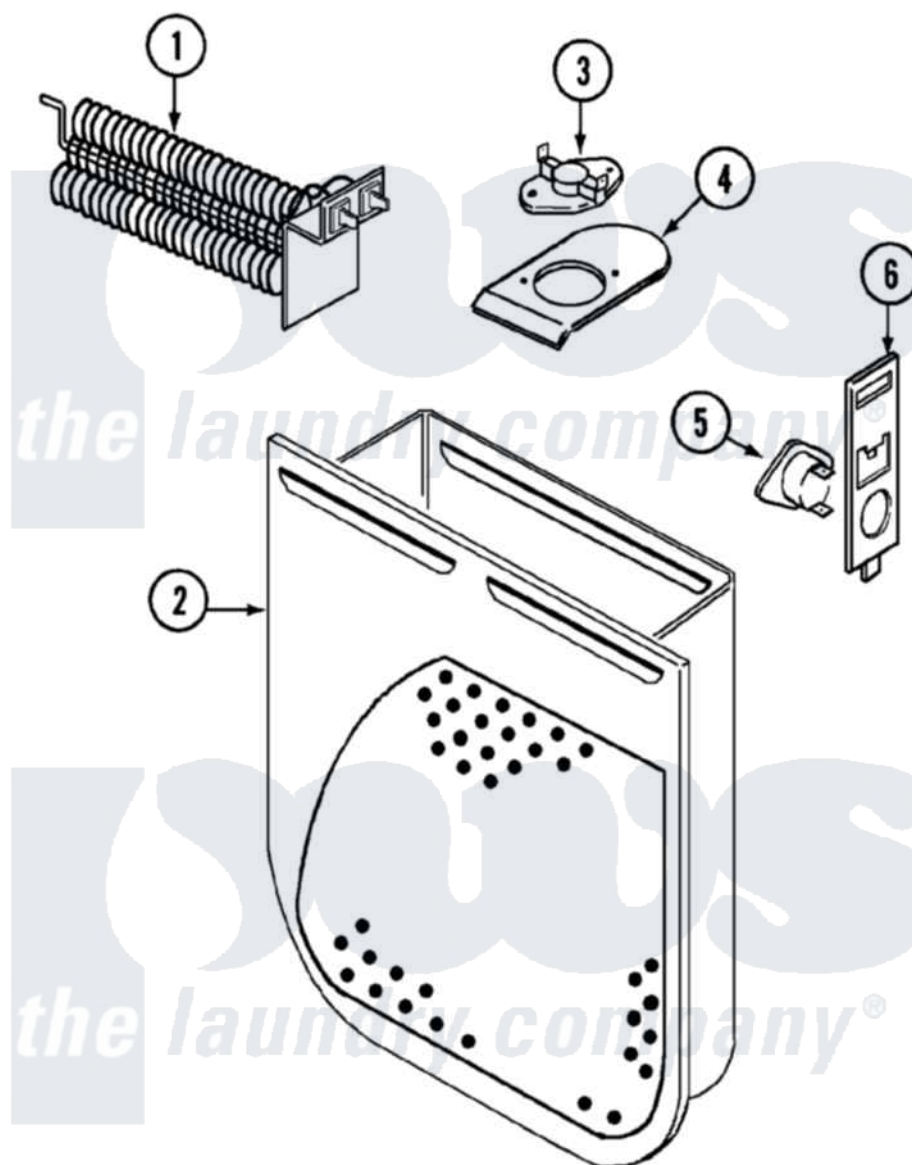

Crosley CDE6000A 04 - HEATER

Crosley [Residential Crosley CDE6000A Dryer Parts](#) Parts Diagram 04 - HEATER
 Click on the part number to view part

Item	Original Part Number	Replaced By	Status	Part Description
1	53-1641	LA-1044		Element
"	25-7863			Screw
2	53-1232			Heater Housing Assembly
3	53-0771			Thermostat, Hi-Limit
"	25-3083	212951		Screw, No.6-32 X 1/4 Inch
4	53-0285			Bracket, Thermostat
"	25-7741	W10116760		Screw
5	LA-1053			Fuse Kit, Thermal
6	53-1181			Bracket, Thermal Fuse