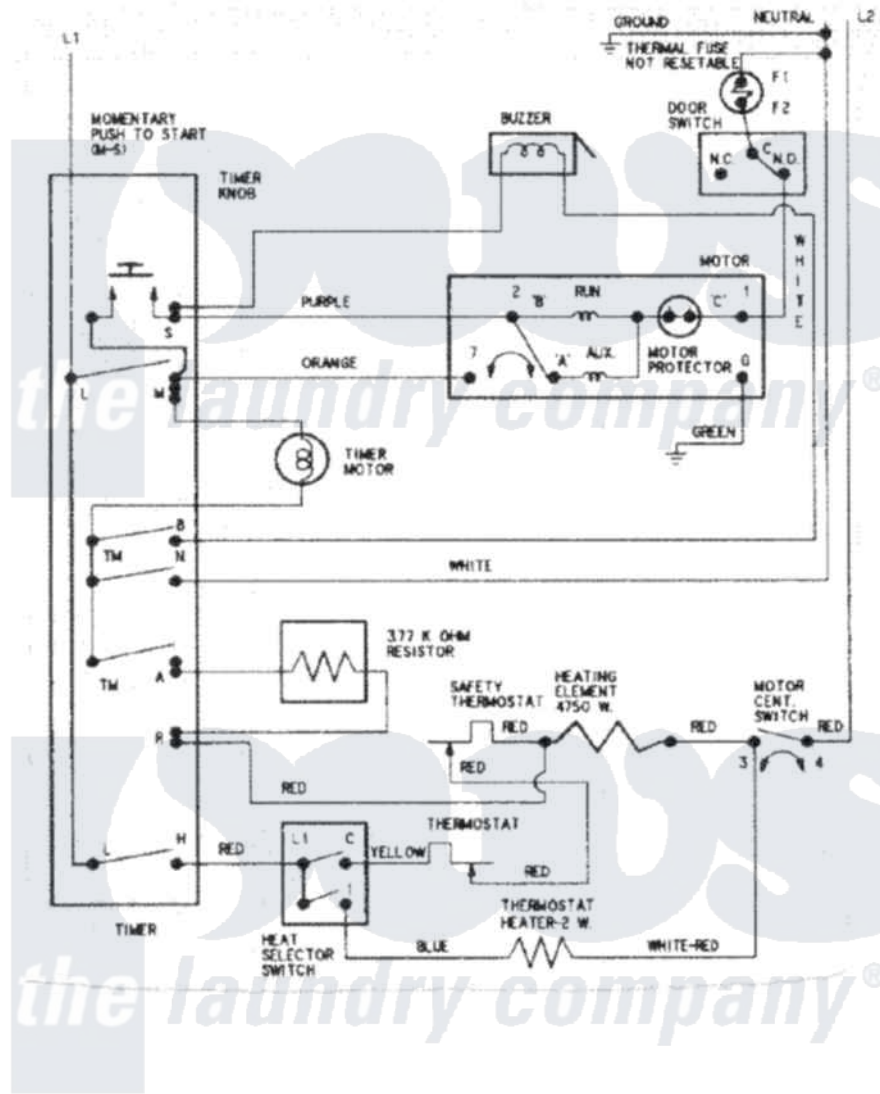

Crosley CDE6000A 07 - WIRING INFORMATION

Crosley Residential Crosley CDE6000A Dryer Parts Parts Diagram 07 - WIRING INFORMATION
 Click on the part number to view part

Item	Original Part Number	Replaced By	Status	Part Description
NI	15002633		Not Available	WIRING INFORMATION