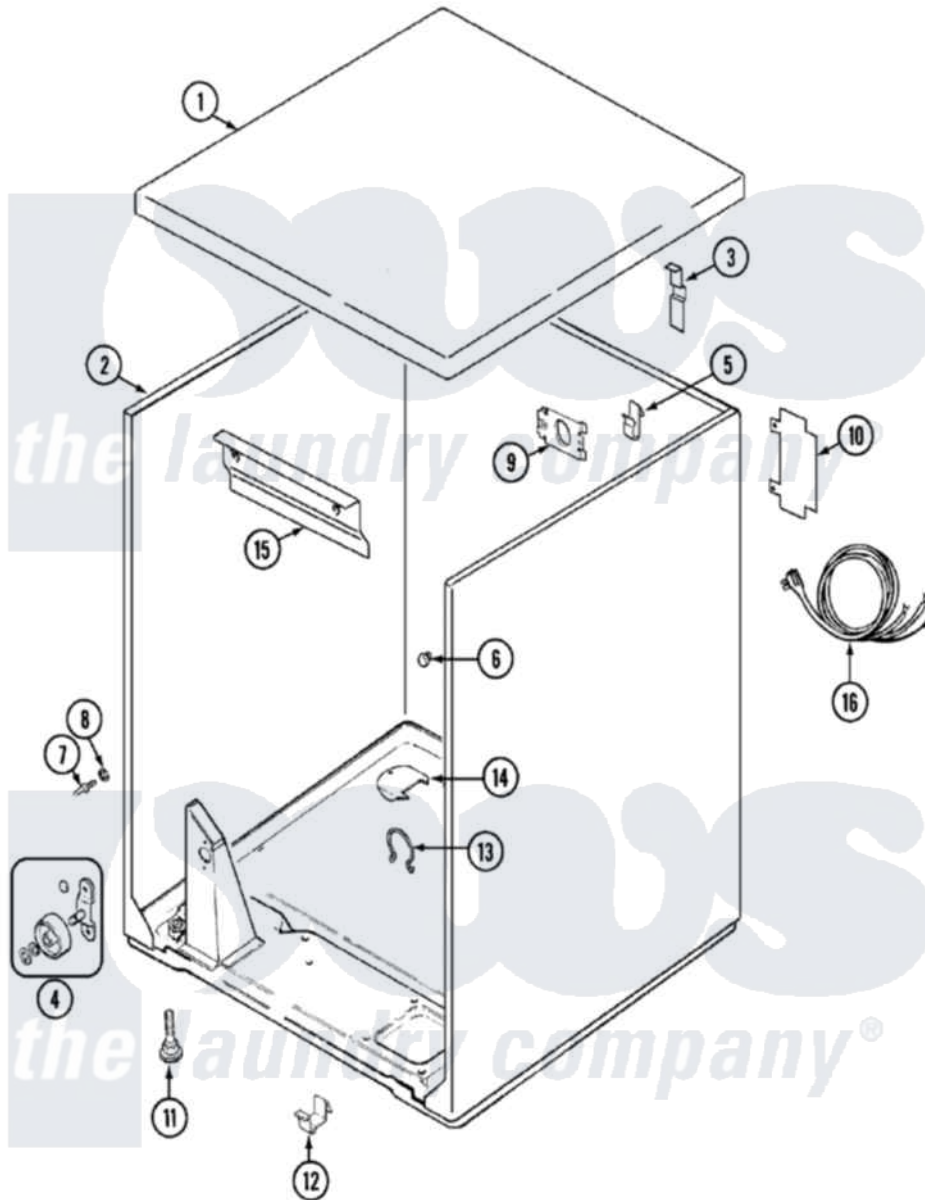

Crosley CDE6000Q 01 - CABINET CDE/CDG6000Q

Crosley [Residential Crosley CDE6000Q Dryer Parts](#) Parts Diagram 01 - CABINET CDE/CDG6000Q
 Click on the part number to view part

Item	Original Part Number	Replaced By	Status	Part Description
1	31001477			Top, Cabinet
2	31001481	31001715		Cabinet And Base Assembly
3	35-4128			Pad, Hinge
"	63-5712			Hinge, Cabinet Top
"	25-3092	90767		Screw, 8A X 3/8 HeX Washer Head Tapping
4	LA-1007	12002126		Reinforcement Brace/Glide Kit
"	LA-1008			Rr Roller Kit
5	25-3034			Clip, Wiring
6	33-2653			Bumper, Cabinet
7	53-0643			Pin, Locator
8	25-0224	3400029		Nut, Adapter Plate
9	53-0135		Not Available	SUPPORT, POWER CORD
"	25-7828	489483		Screw 10-32 X 1/2
10	53-0284			Cover, Terminal
11	63-5519		Not Available	LEG, LEVELING
12	53-0120			Clip, Front Panel

13	31001320	16515	Clip
14	25-7732	681414	Screw, 10AB X 1/2
"	53-1921		Shield, Wiring
15	53-0133		Shield, Heat
"	25-3457		Screw, Sems