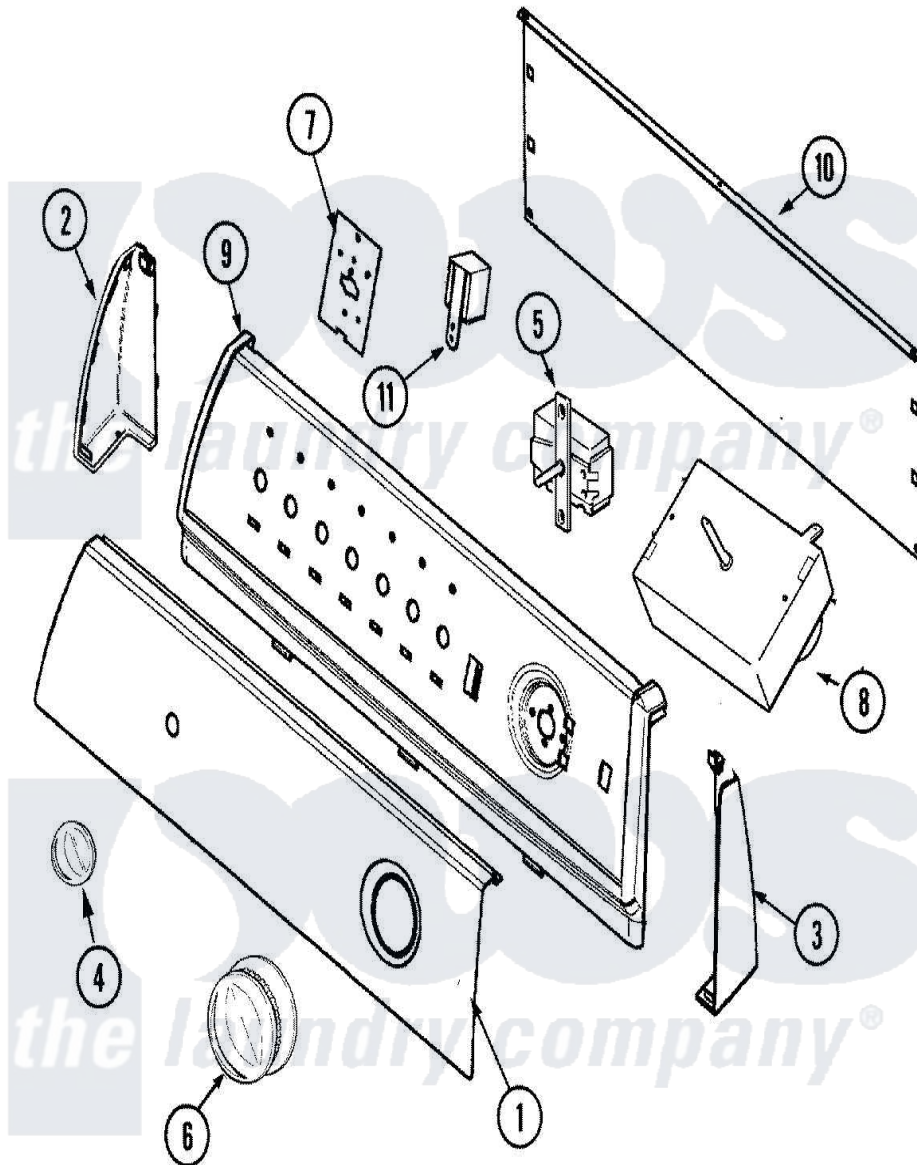

# Crosley CDE6000Q 02 - CONTROL PANEL CDE/CDG6000Q

Crosley [Residential Crosley CDE6000Q Dryer Parts](#) Parts Diagram 02 - CONTROL PANEL CDE/CDG6000Q  
 Click on the part number to view part

Item	Original Part Number	Replaced By	Status	Part Description
1	<a href="#">31001484</a>			Resistor Assembly
"	<a href="#">31001476</a>			Panel, Control
2	<a href="#">21001769</a>			Endcap, Panel
3	<a href="#">21001768</a>			Endcap, Panel
4	<a href="#">21001772</a>			Knob, Selector
5	31001348	<a href="#">31001449</a>		Switch, Selector
"	25-3092	<a href="#">90767</a>		Screw, 8A X 3/8 HeX Washer Head Tapping
6	31001475	<a href="#">31001506</a>		Knob/Skirt, Timer
7	25-3092	<a href="#">90767</a>		Screw, 8A X 3/8 HeX Washer Head Tapping
"	<a href="#">21001517</a>			Shield, Control
8	31001119	<a href="#">W10116760</a>		Screw
"	<a href="#">53-1810</a>			Timer
9	<a href="#">21001767</a>			Frame
10	<a href="#">21001527</a>			Shield, Rear
"	25-3092	<a href="#">90767</a>		Screw, 8A X 3/8 HeX Washer