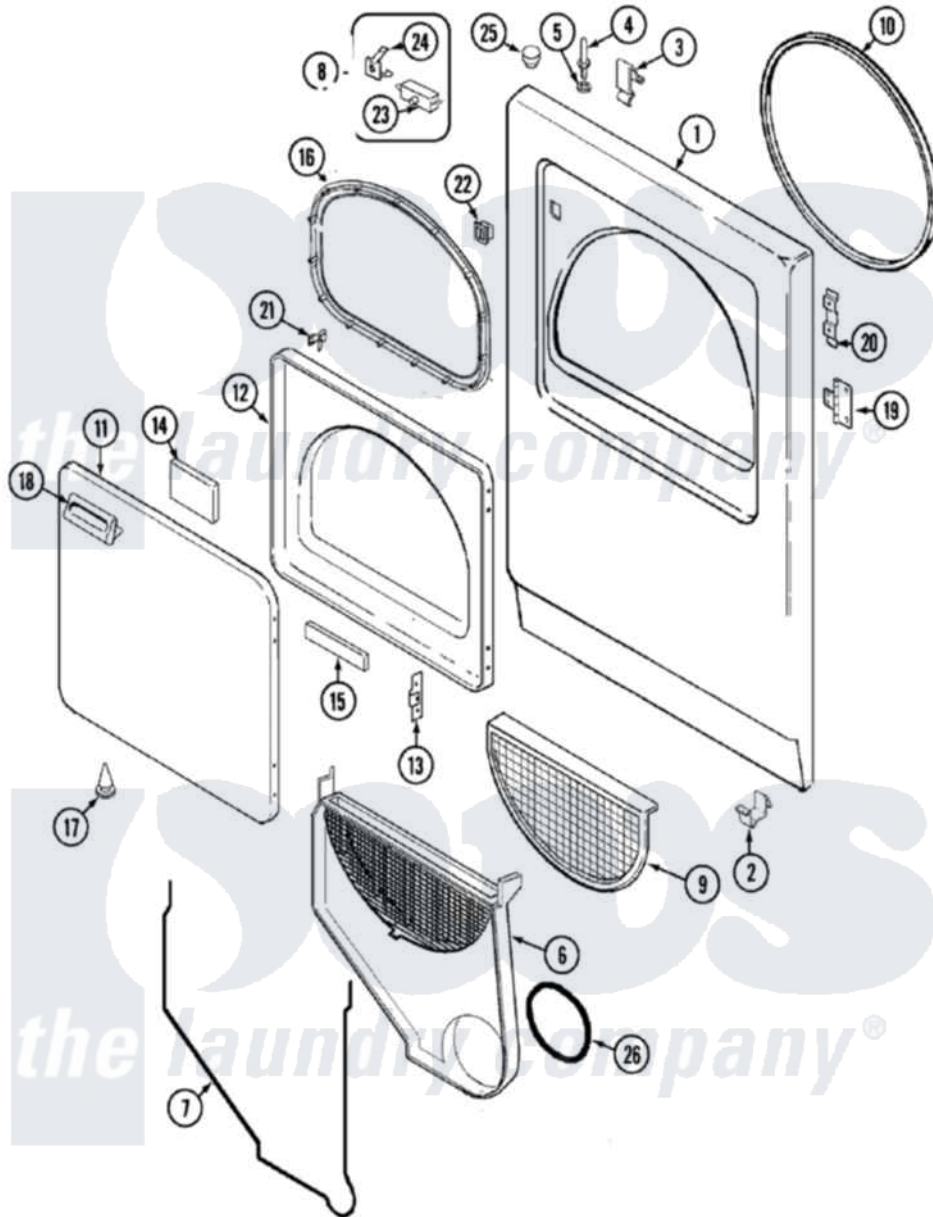

Crosley CDE6000Q 03 - DOOR CDE/CDG6000Q

Crosley [Residential Crosley CDE6000Q Dryer Parts](#) Parts Diagram 03 - DOOR CDE/CDG6000Q
 Click on the part number to view part

Item	Original Part Number	Replaced By	Status	Part Description
1	31001480			Panel, Front
2	53-0120			Clip, Front Panel
3	25-7220			Clip, Cabinet Top
4	53-0643			Pin, Locator
5	25-0224	3400029		Nut, Adapter Plate
6	12001324			Duct Kit, Collector
7	53-0204			Seal
8	LA-1005			Switch Kit
9	53-0918			Filter, Lint
10	53-0281	31001747		Seal Assembly
11	31001478			Panel, Outer Door
12	31001479			Panel, Inner Door
13	53-0119			Clip, Hinge
14	53-1490			Door Pad
15	53-1491			Door Pad
16	53-0648	31001529		Seal, Door

17	25-7889		Plug Button
18	415013-35		Screw
"	31001482		Handle, Door
19	53-1492		Hinge, Dryer Door
20	53-0121	Not Available	TWIN NUT
21	53-2364	LA-1003	Door Catch Kit
22	53-0187	LA-1003	Door Catch Kit
"	LA-1003		Door Catch Kit
23	53-0147	53-0148	Switch, Door
24	31001319		Clip, Switch
25	33-2653		Bumper, Cabinet
26	31001280	12001324	Duct Kit, Collector