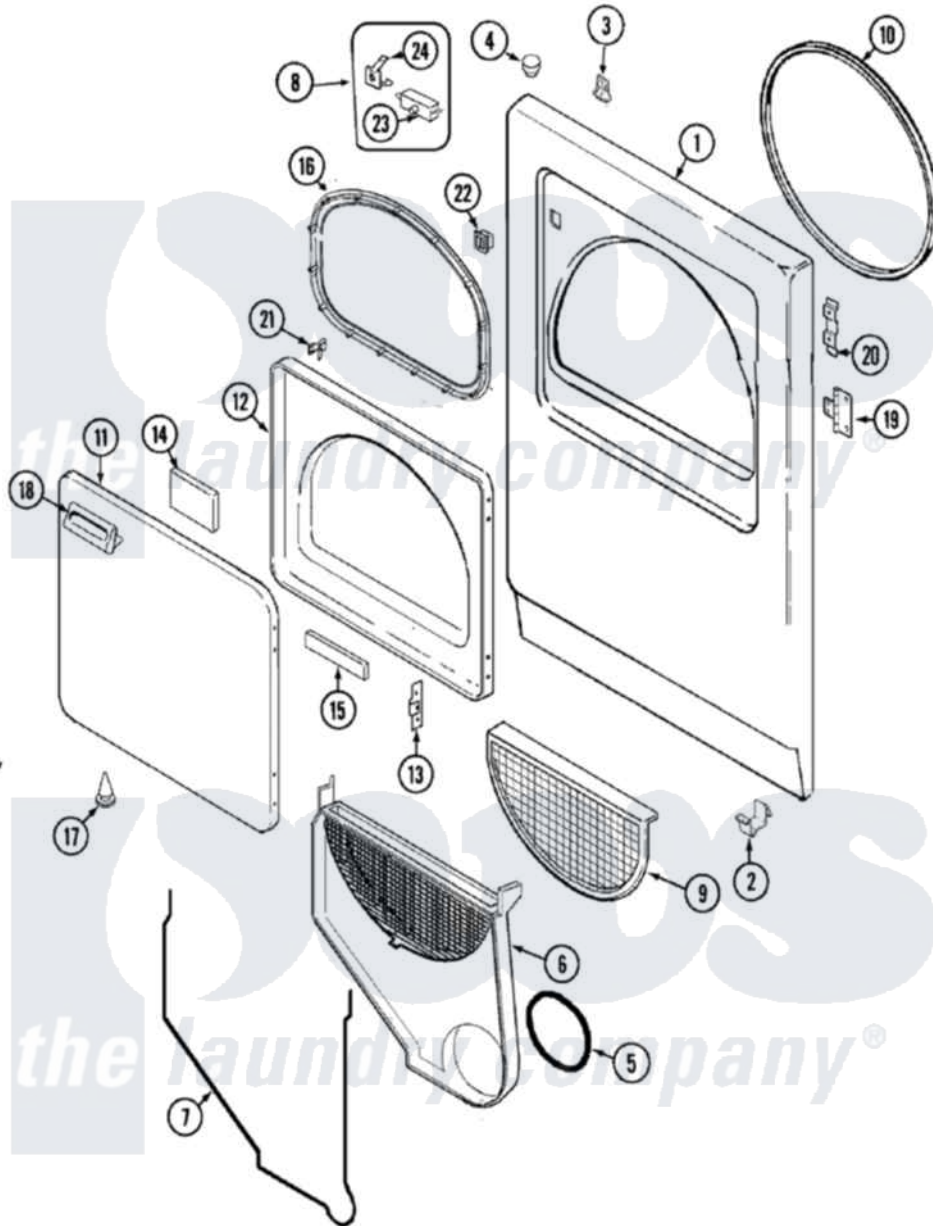

Crosley CDE6000Q 04 - DOOR CDE/CDG6000Q (SERIES 11)

Crosley Residential Crosley CDE6000Q Dryer Parts Parts Diagram 04 - DOOR CDE/CDG6000Q (SERIES 11)
 Click on the part number to view part

Item	Original Part Number	Replaced By	Status	Part Description
1	31001480			Panel, Front
2	53-0120			Clip, Front Panel
3	31001526			Lock, Top
4	33-2653			Bumper, Cabinet
5	53-0203	12001324		Duct Kit, Collector
6	12001324			Duct Kit, Collector
"	25-7810	415013-35		Screw
7	53-0204			Seal
8	LA-1005			Switch Kit
9	53-0918			Filter, Lint
10	53-0281	31001747		Seal Assembly
11	31001479			Panel, Inner Door
"	25-7770	3196169		Screw, Element
12	31001479			Panel, Inner Door
13	53-0119			Clip, Hinge
14	53-1490			Door Pad

15	53-1491		Door Pad
16	53-0648	31001529	Seal, Door
17	25-7889		Plug Button
18	31001482		Handle, Door
"	25-7810	415013-35	Screw
19	53-1492		Hinge, Dryer Door
"	25-7809		Screw, No.6-20 1/2 Flthd Torx
20	53-0121	Not Available	TWIN NUT
21	53-2364	LA-1003	Door Catch Kit
22	53-0187	LA-1003	Door Catch Kit
23	53-0147	53-0148	Switch, Door
24	63-5990	31001319	Clip, Switch