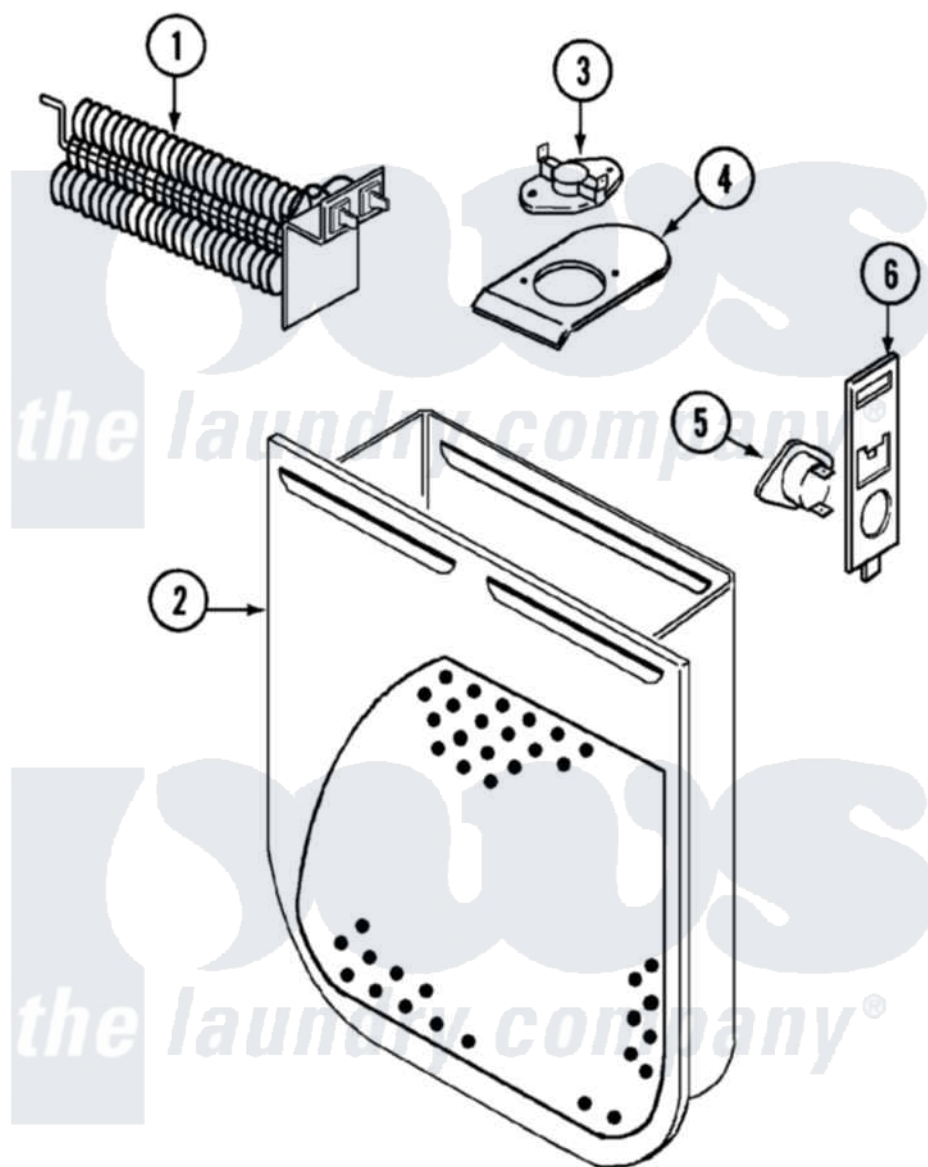

Crosley CDE6000Q 05 - HEATER (CDE6000Q)

Crosley Residential Crosley CDE6000Q Dryer Parts Parts Diagram 05 - HEATER (CDE6000Q)
 Click on the part number to view part

Item	Original Part Number	Replaced By	Status	Part Description
1	53-1641	LA-1044		Element
"	25-7863			Screw
2	53-1232			Heater Housing Assembly
3	53-0771			Thermostat, Hi-Limit
4	53-0285			Bracket, Thermostat
"	25-6121	212951		Screw, No.6-32 X 1/4 Inch
5	53-1182			Fuse, Thermal
6	53-1181			Bracket, Thermal Fuse