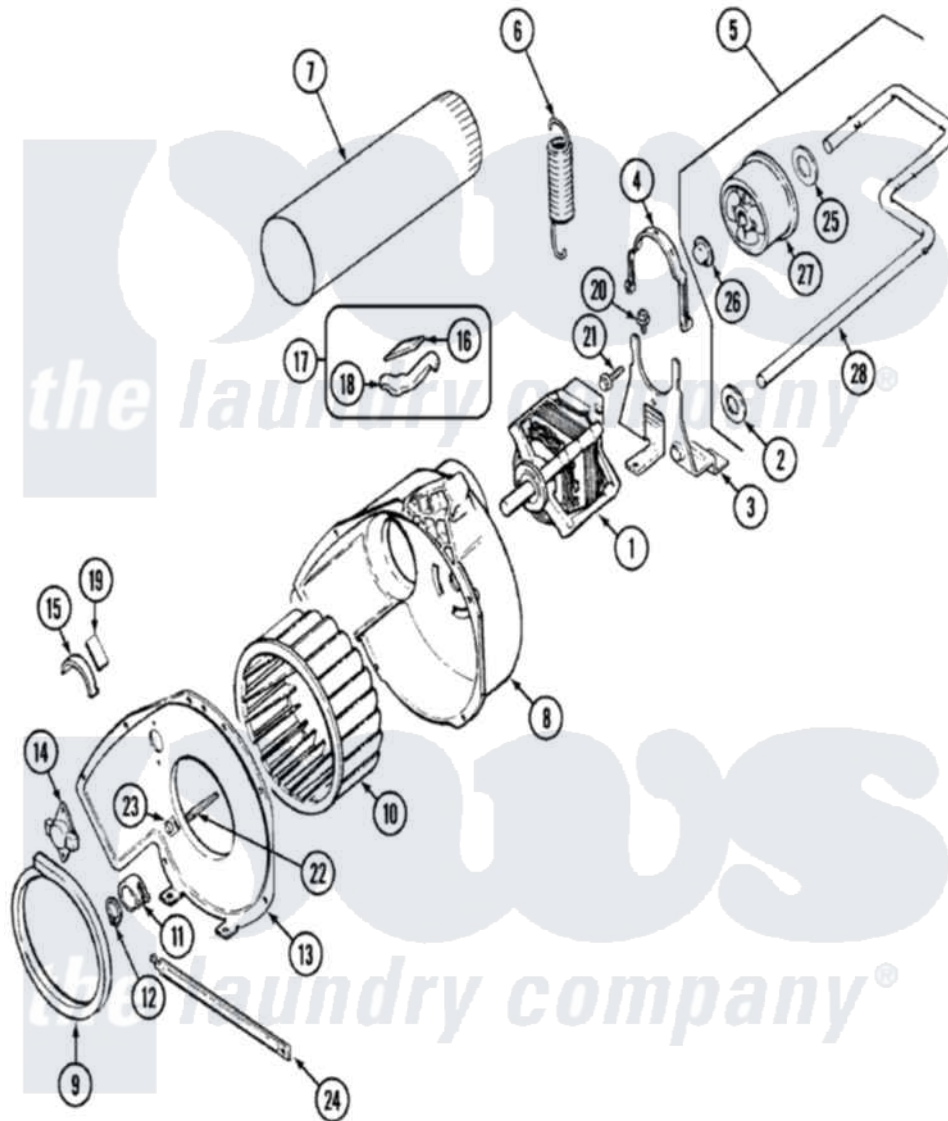

# Crosley CDE6000Q 06 - MOTOR & DRIVE CDE/CDG6000Q

Crosley Residential Crosley CDE6000Q Dryer Parts Parts Diagram 06 - MOTOR & DRIVE CDE/CDG6000Q  
 Click on the part number to view part

Item	Original Part Number	Replaced By	Status	Part Description
1	53-0932	<a href="#">31001535</a>		Pulley, Motor
"	31001473	<a href="#">W10410996</a>		Motor-Drive
2	<a href="#">25-7815</a>			Washer
3	53-1932	<a href="#">31001570</a>		Bracket, Motor
"	25-7733	<a href="#">681414</a>		Screw, 10AB X 1/2
4	53-0214	<a href="#">660658</a>		Clamp, Motor Mounting 343481 685441
5	<a href="#">53-2287</a>			Idler Assembly
6	<a href="#">31001465</a>			Spring, Idler
7	25-2134	<a href="#">W10116760</a>		Screw
"	<a href="#">53-0134</a>			Duct, Exhaust
8	<a href="#">53-1801</a>			Housing, Blower
9	31001280	<a href="#">12001324</a>		Duct Kit, Collector
10	<a href="#">31001317</a>			Wheel, Blower
11	25-7823	<a href="#">312967</a>		Clamp, Blower Housing
12	<a href="#">25-7855</a>			Ring, Retaining
13	25-7807	<a href="#">33002917</a>		Screw, No.10-16

"	<a href="#">53-1934</a>		Cover, Blower Housing
14	25-2134	<a href="#">W10116760</a>	Screw
"	<a href="#">31001192</a>		Thermostat, Control
15	<a href="#">31001470</a>		Glide, Tumbler
16	<a href="#">31001356</a>		Pad, Glide
17	<a href="#">LA-1006</a>		Glide Kit, Tumbler
18	<a href="#">31001469</a>		Glide, Tumbler
19	53-1684	<a href="#">31001356</a>	Pad, Glide
20	25-7963	<a href="#">31001571</a>	Screw, 10-24 x 0700 Hxwshrd Ty
21	<a href="#">25-7674</a>		Screw
22	<a href="#">53-1026</a>		Guide, Vane Inlet
23	<a href="#">25-3457</a>		Screw, Sems
24	<a href="#">53-1625</a>		Brace, Tumbler Support
25	<a href="#">25-7815</a>		Washer
26	<a href="#">25-7957</a>		Pushnut
27	<a href="#">31001344</a>		Pulley, Idler
28	53-2250	<a href="#">53-2287</a>	Idler Assembly