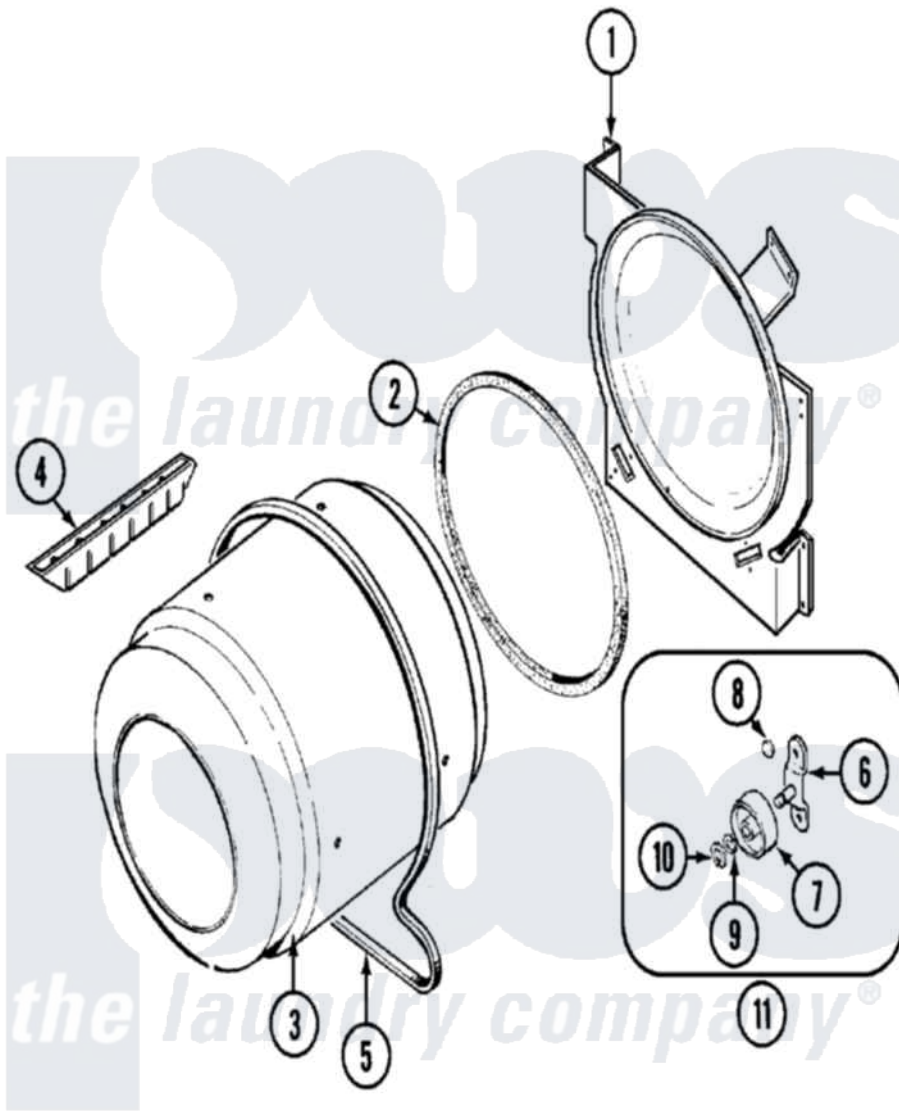

# Crosley CDE6000Q 07 - TUMBLER CDE/CDG6000Q

Crosley Residential Crosley CDE6000Q Dryer Parts Parts Diagram 07 - TUMBLER CDE/CDG6000Q  
 Click on the part number to view part

| Item | Original Part Number     | Replaced By              | Status        | Part Description               |
|------|--------------------------|--------------------------|---------------|--------------------------------|
| 1    | <a href="#">LA-1054</a>  |                          |               | Dryer Bulkhead Kit             |
| "    | 25-7732                  | <a href="#">681414</a>   |               | Screw, 10AB X 1/2              |
| 2    | 53-0281                  | <a href="#">31001747</a> |               | Seal Assembly                  |
| 3    | <a href="#">53-1250</a>  |                          |               | Cylinder                       |
| 4    | 25-7759                  | <a href="#">3196164</a>  |               | Screw                          |
| "    | Y02100002                |                          | Not Available | BAFFLE (WHT)                   |
| 5    | 31531589                 | <a href="#">341241</a>   |               | Belt                           |
| 6    | <a href="#">53-0197</a>  |                          |               | Support Assembly-Cylinder Rear |
| "    | 25-7101                  | <a href="#">3351614</a>  |               | Screw, Gearcase Cover Mounting |
| 7    | <a href="#">31001096</a> |                          |               | Roller                         |
| 8    | <a href="#">25-7813</a>  |                          |               | Spacer                         |
| 9    | <a href="#">25-7814</a>  |                          |               | Washer                         |
| 10   | <a href="#">25-7854</a>  |                          |               | Ring, Retaining                |
| 11   | <a href="#">LA-1008</a>  |                          |               | Rr Roller Kit                  |