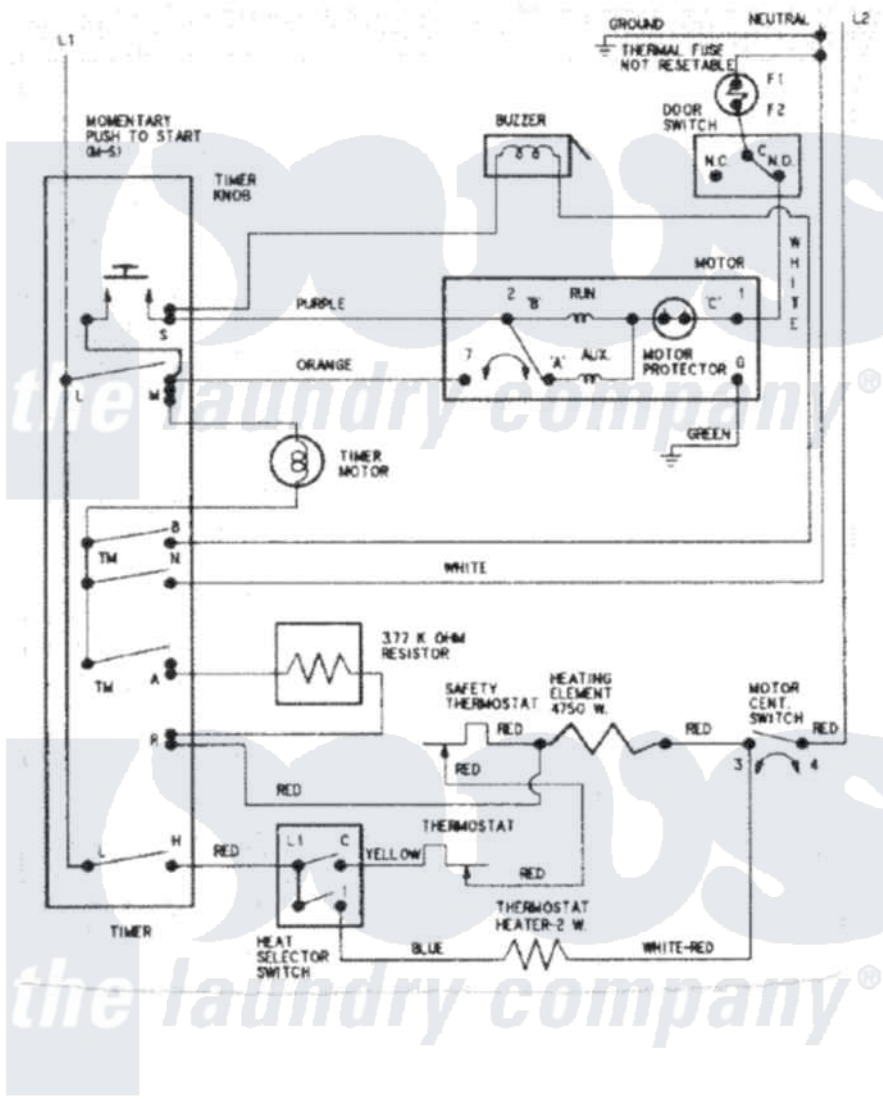

Crosley CDE6000Q 08 - WIRING INFORMATION

Crosley Residential Crosley CDE6000Q Dryer Parts Parts Diagram 08 - WIRING INFORMATION
 Click on the part number to view part

Item	Original Part Number	Replaced By	Status	Part Description
NI	15002633		Not Available	WIRING INFORMATION