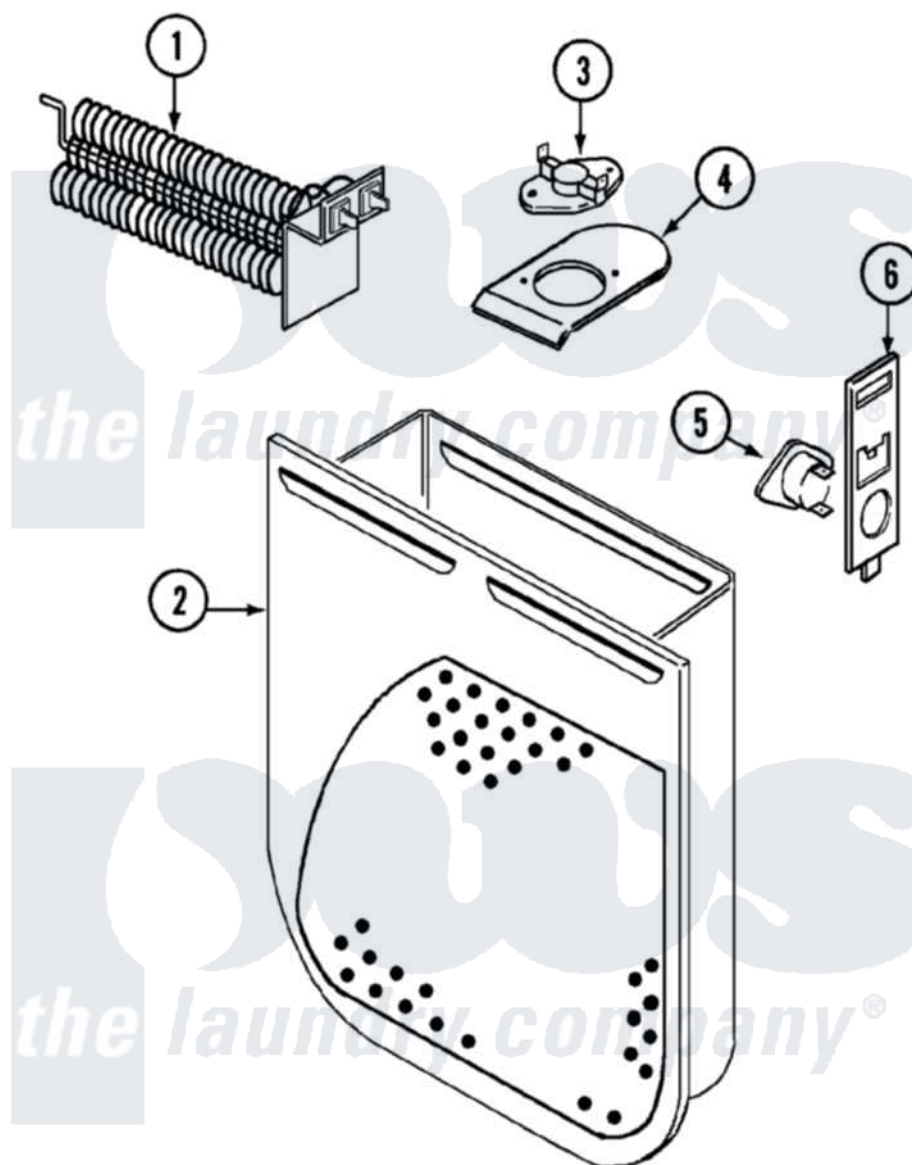

Crosley CDE6000W 05 - HEATER

Crosley [Residential Crosley CDE6000W Dryer Parts](#) Parts Diagram 05 - HEATER

[Click on the part number to view part](#)

Item	Original Part Number	Replaced By	Status	Part Description
1	53-1641	LA-1044		Element
"	25-7863			Screw
2	53-1232			Heater Housing Assembly
3	53-0771			Thermostat, Hi-Limit
"	25-3083	212951		Screw, No.6-32 X 1/4 Inch
4	53-0285			Bracket, Thermostat
"	25-7741	W10116760		Screw
5	LA-1053			Fuse Kit, Thermal
6	53-1181			Bracket, Thermal Fuse