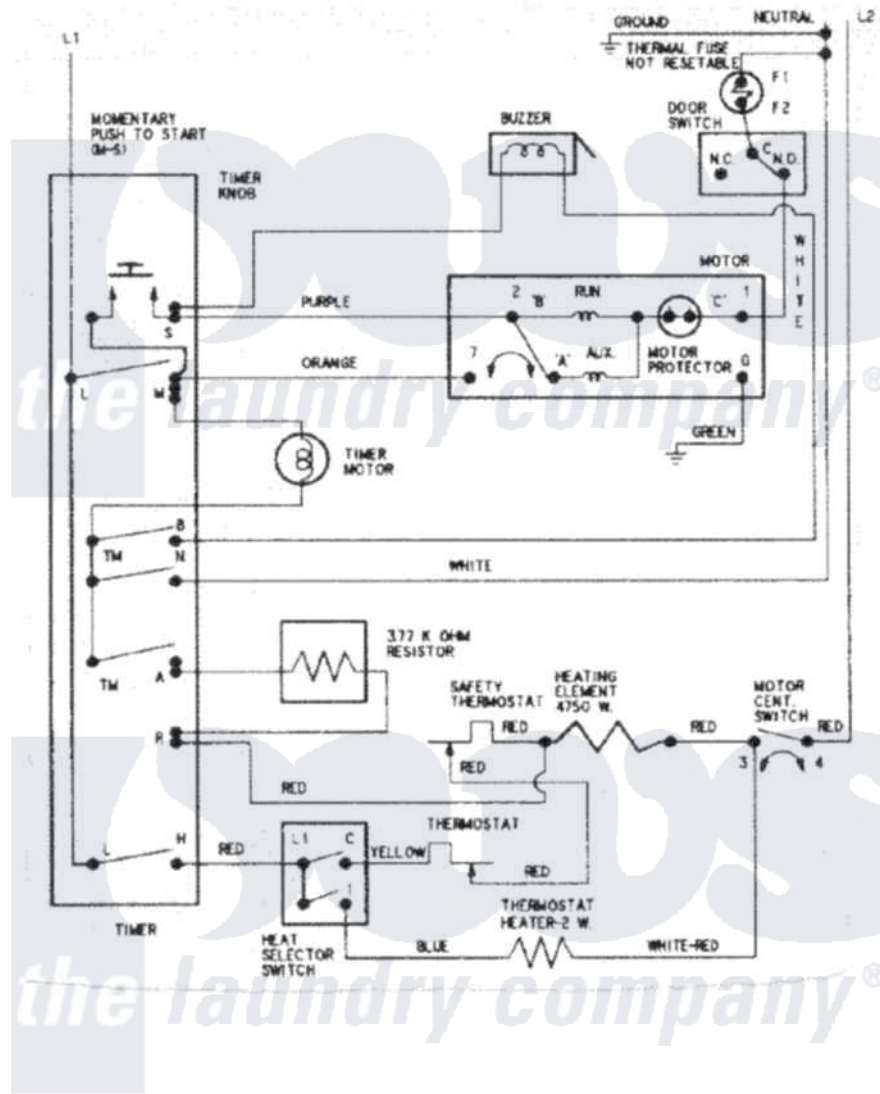

Crosley CDE6000W 08 - WIRING INFORMATION

Crosley Residential Crosley CDE6000W Dryer Parts Parts Diagram 08 - WIRING INFORMATION
 Click on the part number to view part

Item	Original Part Number	Replaced By	Status	Part Description
NI	15002633		Not Available	WIRING INFORMATION