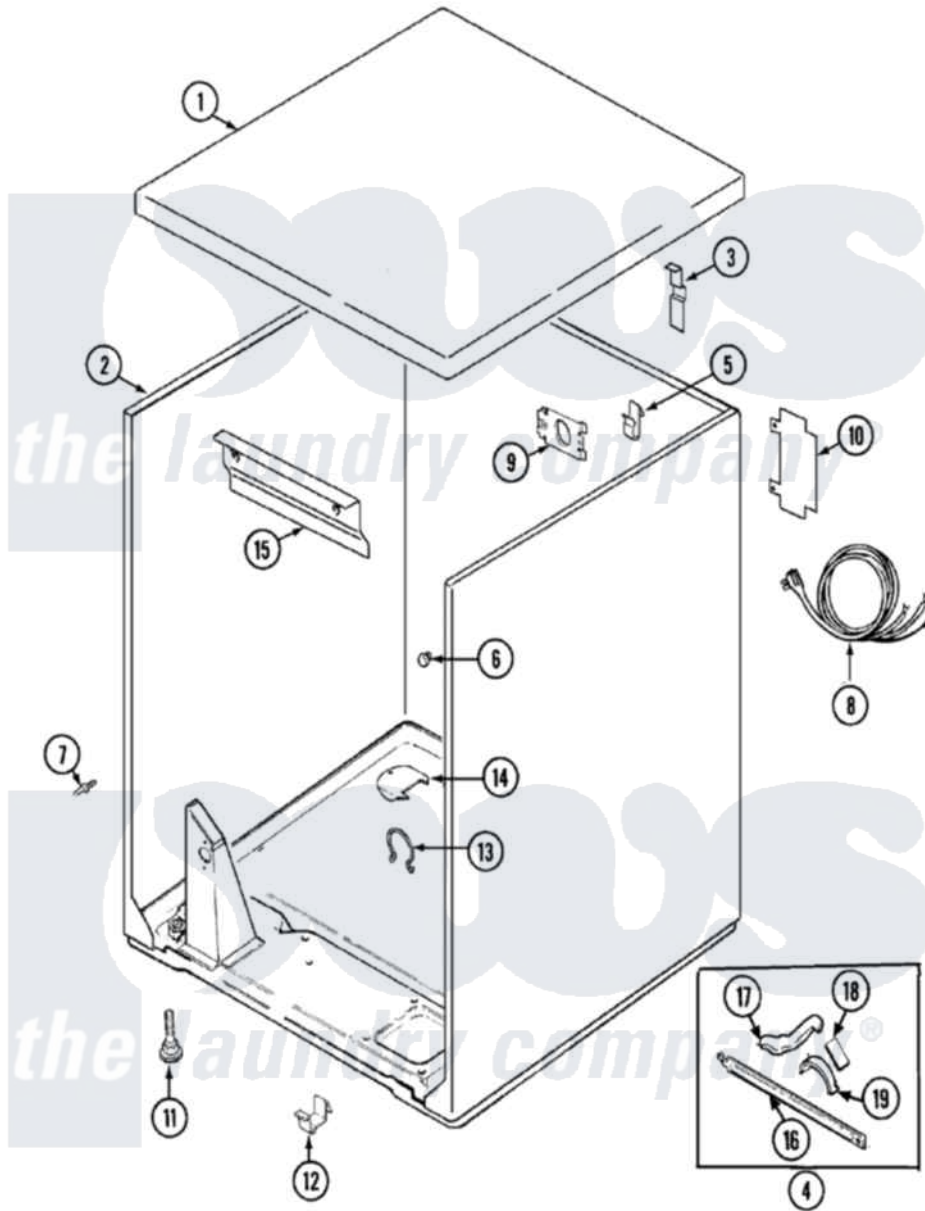

# Crosley CDE6500AZW 01 - CABINET

Crosley [Residential Crosley CDE6500AZW Dryer Parts](#) Parts Diagram 01 - CABINET  
 Click on the part number to view part

Item	Original Part Number	Replaced By	Status	Part Description
1	<a href="#">31001423</a>			Top, Cabinet
2	<a href="#">31001714</a>			Cabinet And Base Assembly
3	25-3092	<a href="#">90767</a>		Screw, 8A X 3/8 HeX Washer Head Tapping
"	<a href="#">35-4128</a>			Pad, Hinge
"	<a href="#">63-5712</a>			Hinge, Cabinet Top
4	<a href="#">12002126</a>			Reinforcement Brace/Glide Kit
5	<a href="#">25-3034</a>			Clip, Wiring
6	<a href="#">33-2653</a>			Bumper, Cabinet
7	<a href="#">21001829</a>			Post, Locating
8	31001019		Not Available	CORD, POWER
11	63-5519		Not Available	LEG, LEVELING
12	<a href="#">53-0120</a>			Clip, Front Panel
13	31001320	<a href="#">16515</a>		Clip
14	<a href="#">53-1921</a>			Shield, Wiring
"	25-7733	<a href="#">681414</a>		Screw, 10AB X 1/2
15	<a href="#">53-0133</a>			Shield, Heat

"	<a href="#">25-3457</a>	Screw, Sems
16	<a href="#">53-1625</a>	Brace, Tumbler Support
17	<a href="#">31001469</a>	Glide, Tumbler
18	<a href="#">31001356</a>	Pad, Glide
19	<a href="#">31001470</a>	Glide, Tumbler