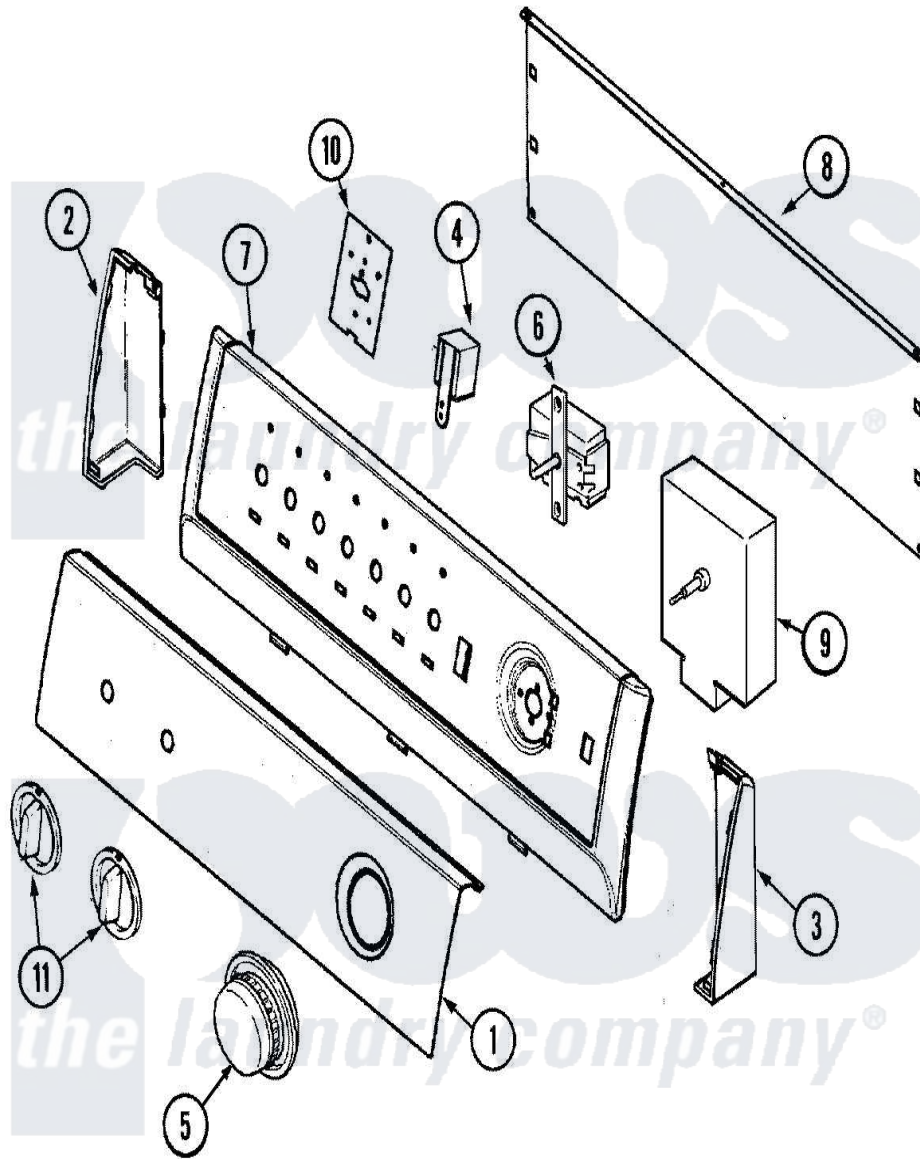

# Crosley CDE6500AZW 02 - CONTROL PANEL

Crosley [Residential Crosley CDE6500AZW Dryer Parts](#) Parts Diagram 02 - CONTROL PANEL  
 Click on the part number to view part

Item	Original Part Number	Replaced By	Status	Part Description
1	<a href="#">31001735</a>			Panel, Control
2	<a href="#">21001546</a>			Endcap, Panel
3	<a href="#">21001547</a>			Endcap, Panel
4	<a href="#">31001397</a>			Buzzer
5	<a href="#">31001388</a>			Knob/Skirt, Timer
6	<a href="#">31001449</a>			Switch, Selector
"	<a href="#">53-4394</a>			Switch, Temperature
7	<a href="#">21001552</a>			Frame , Control Panel
8	<a href="#">21001527</a>			Shield, Rear
9	<a href="#">53-1810</a>			Timer
"	<a href="#">31001484</a>			Resistor Assembly
10	<a href="#">21001517</a>			Shield, Control
11	<a href="#">21001544</a>			Knob, Selector
NI	<a href="#">31001496</a>			Harness, Wire
"	<a href="#">53-4453</a>			Harness, Wiring
"	<a href="#">21001978</a>			Lead Assembly

"

[31001740](#)

Lead Assembly

"

31001741

Not Available

LEAD ASSEMBLY (BUZZER)