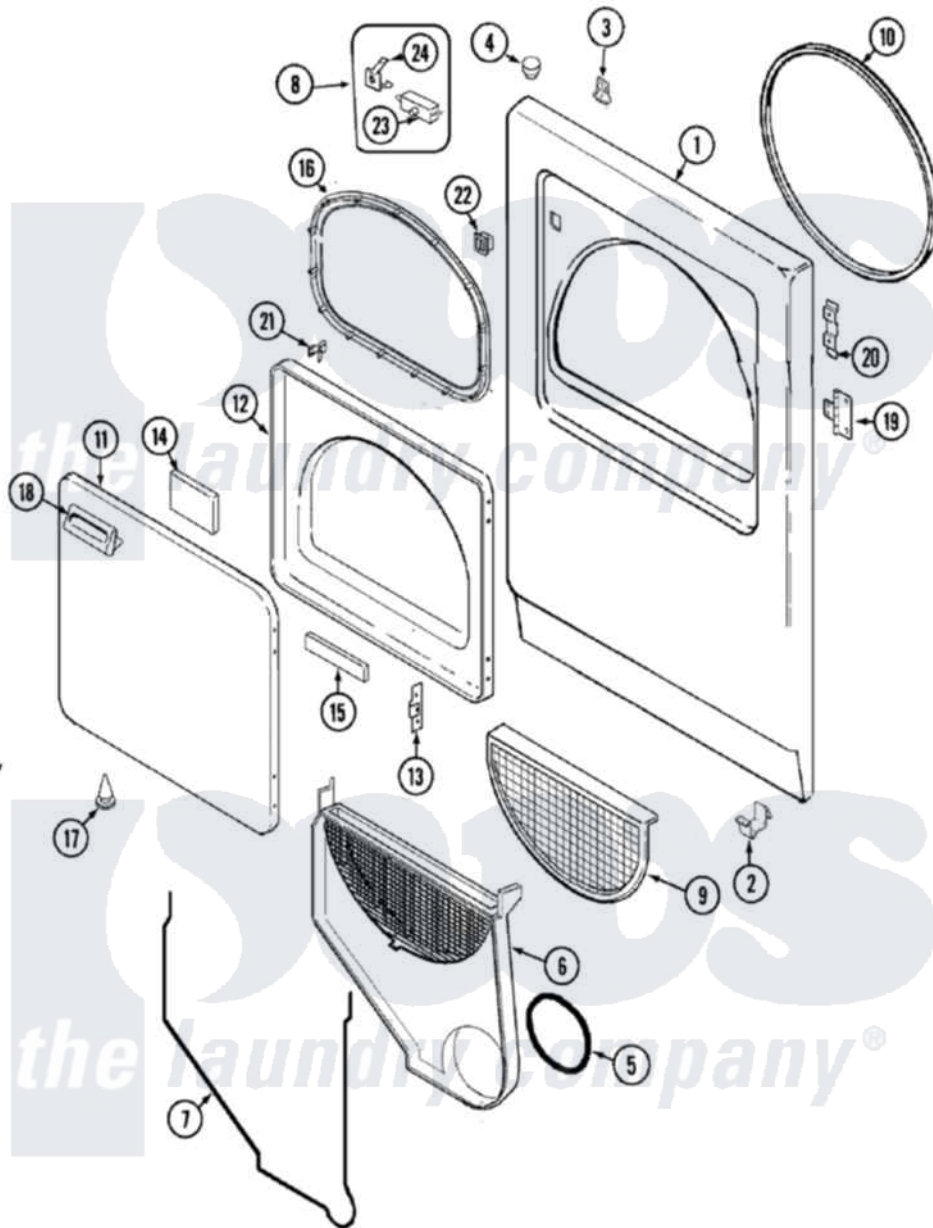

Crosley CDE6500AZW 03 - DOOR

Crosley [Residential Crosley CDE6500AZW Dryer Parts](#) Parts Diagram 03 - DOOR
 Click on the part number to view part

Item	Original Part Number	Replaced By	Status	Part Description
1	53-0726	31001771		Panel, Front
2	53-0120			Clip, Front Panel
3	31001526			Lock, Top
4	33-2653			Bumper, Cabinet
5	31001541			Seal, Blower/Collector Duct
6	12001324			Duct Kit, Collector
"	25-7810	415013-35		Screw
7	53-0204			Seal
8	LA-1005			Switch Kit
"	W10124350		Not Available	NOT REQUIRED PART OR SEE NOTE
9	53-0918			Filter, Lint
10	31001637			Seal Assembly, Cylinder Front
11	53-0154			Panel, Outer Door
"	25-7752	3196169		Screw, Element
12	53-0912		Not Available	PANEL, INNER DOOR (WHT)
13	53-0119			Clip, Hinge

14	53-1490		Door Pad
15	53-1491		Door Pad
16	31001529		Seal, Door
17	25-7889		Plug Button
18	53-0927		Handle, Door
"	25-7810	415013-35	Screw
19	53-1492		Hinge, Dryer Door
"	25-7809		Screw, No.6-20 1/2 Flthd Torx
20	53-0121	Not Available	TWIN NUT
"	31001786	98006631	Screw
21	53-2364	LA-1003	Door Catch Kit
22	53-0187	LA-1003	Door Catch Kit
23	31001732	53-0148	Switch, Door
"	53-0148		Switch, Door
24	31001319		Clip, Switch
"	31001733		Clip, Switch