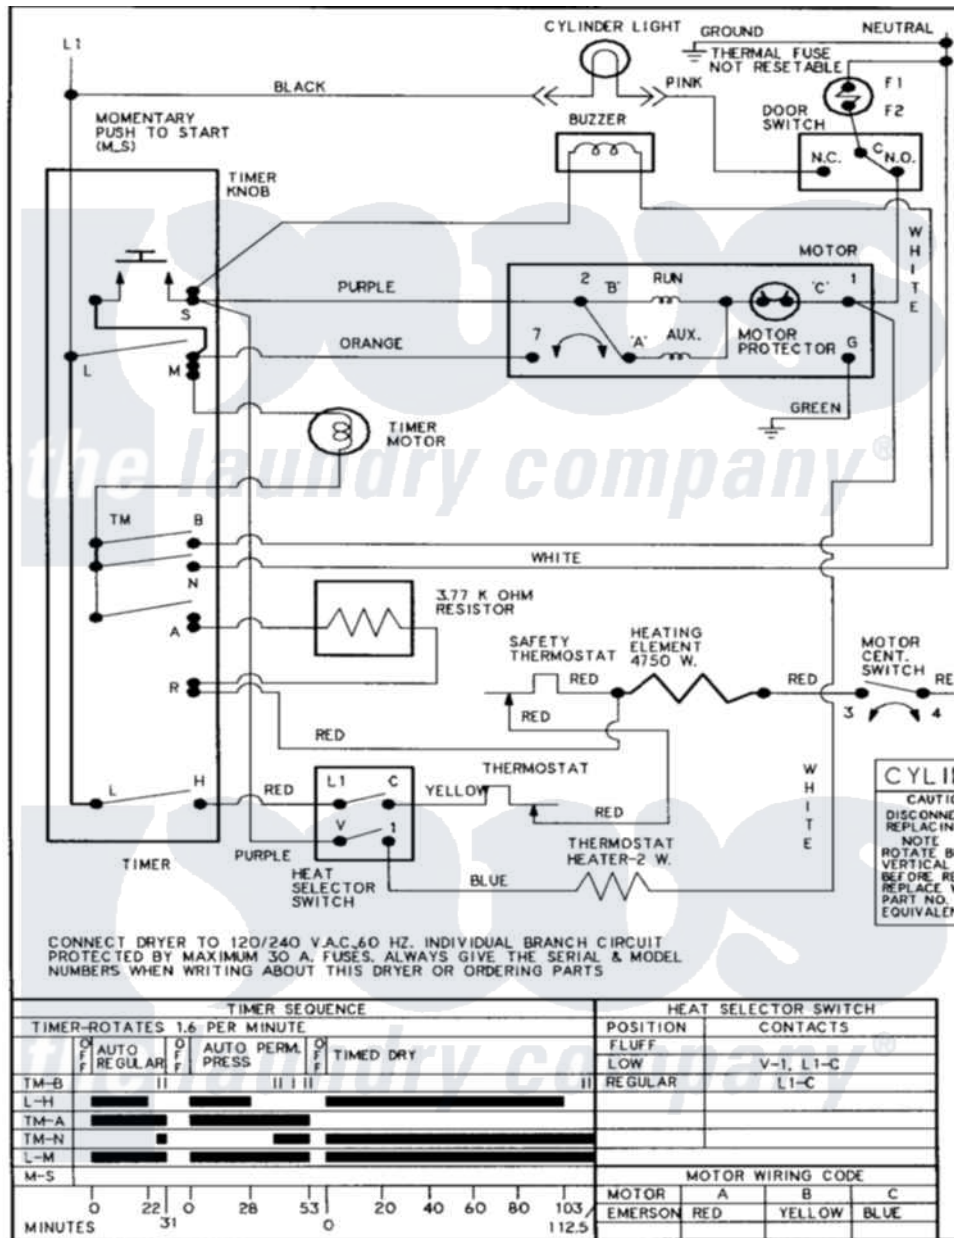

Crosley CDE6500AZW 04 - HARNESS, WIRING (SERIES 15 ELEC)

Crosley Residential Crosley CDE6500AZW Dryer Parts Diagram 04 - HARNESS, WIRING (SERIES 15 ELEC)

Click on the part number to view part

Item	Original Part Number	Replaced By	Status	Part Description
NI	15003587		Not Available	WIRING INFORMATION