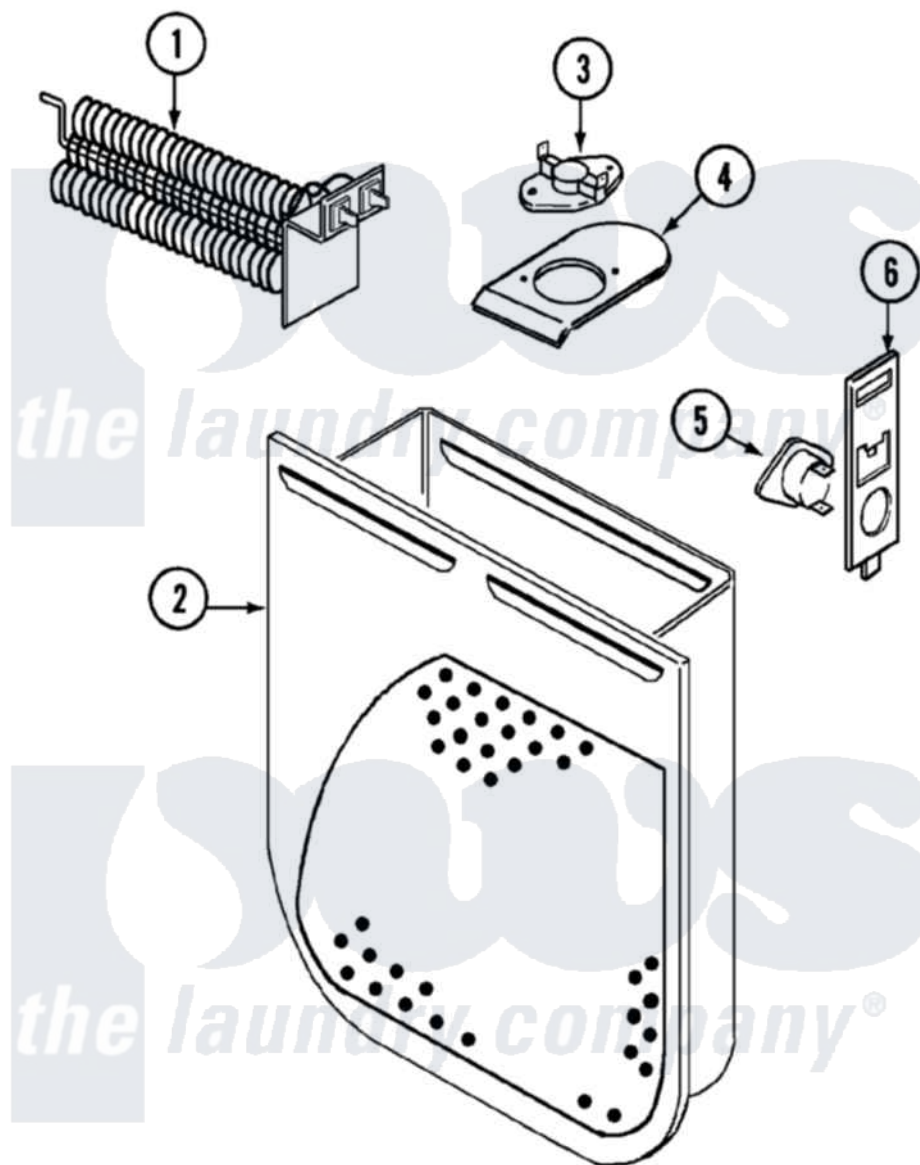

Crosley CDE6500AZW 05 - HEATER

Crosley [Residential Crosley CDE6500AZW Dryer Parts](#) Parts Diagram 05 - HEATER
 Click on the part number to view part

Item	Original Part Number	Replaced By	Status	Part Description
1	31001499	LA-1044		Element
"	25-7863			Screw
2	53-1232			Heater Housing Assembly
3	53-0771			Thermostat, Hi-Limit
"	25-3083	212951		Screw, No.6-32 X 1/4 Inch
4	53-0285			Bracket, Thermostat
"	212951			Screw, No.6-32 X 1/4 Inch
5	LA-1053			Fuse Kit, Thermal
6	53-1181			Bracket, Thermal Fuse