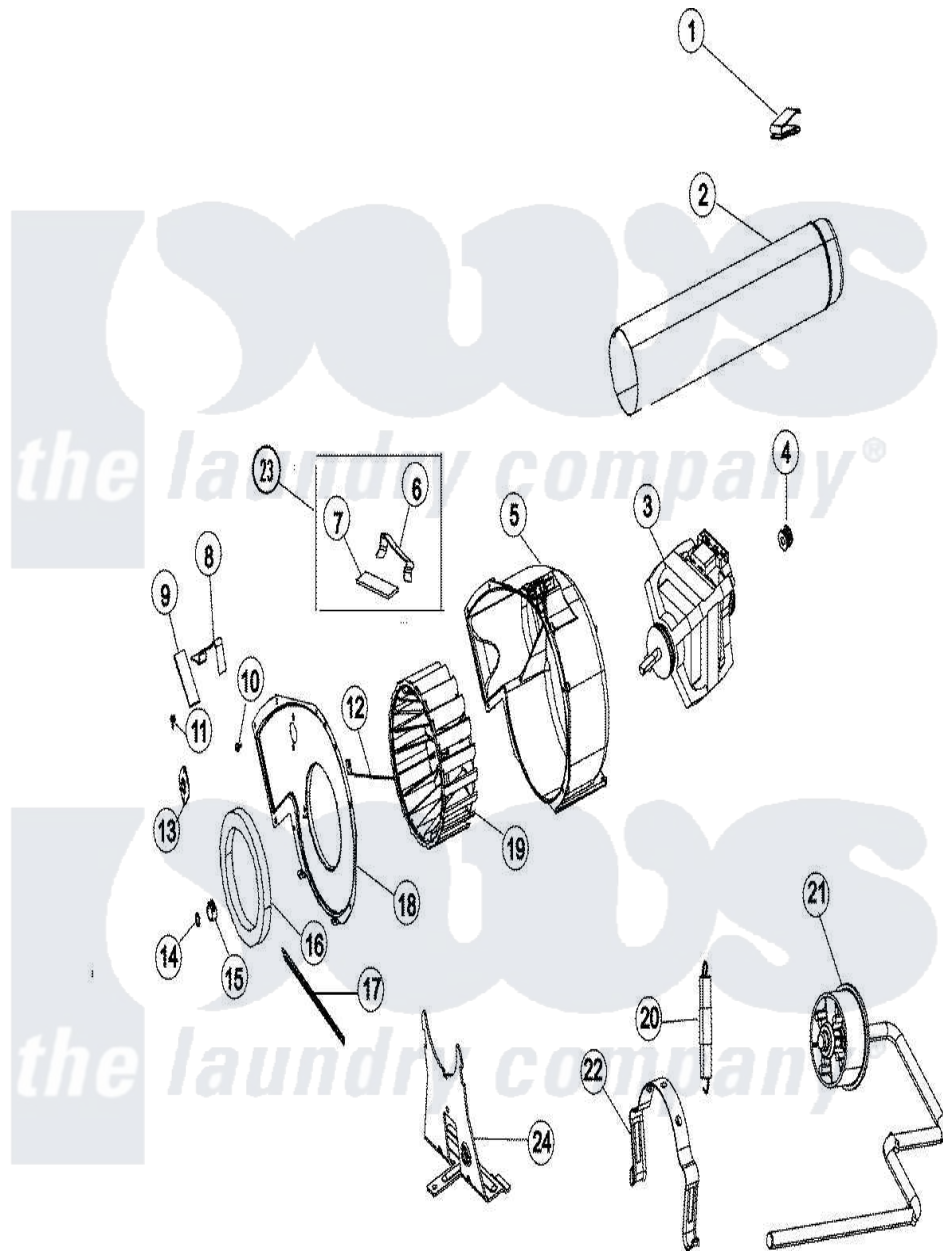

Crosley CDE6500AZW 06 - MOTOR & DRIVE

Crosley Residential Crosley CDE6500AZW Dryer Parts Parts Diagram 06 - MOTOR & DRIVE
 Click on the part number to view part

Item	Original Part Number	Replaced By	Status	Part Description
1	31001572			Clip, Vent Pipe Ground
2	53-0134			Duct, Exhaust
3	31001589	W10410996		Motor-Drive
4	31001535			Pulley, Motor
5	53-1801			Housing, Blower
6	31001470			Glide, Tumbler
7	31001356			Pad, Glide
8	31001469			Glide, Tumbler
9	31001356			Pad, Glide
10	31001267	W10116760		Screw
11	25-7890	489478		Screw, 8 X 1/2
12	53-1026			Guide, Vane Inlet
13	31001088			Thermostat, Control
"	31001192			Thermostat, Control
14	25-7855			Ring, Retaining
15	25-7823	312967		Clamp, Blower Housing

16	31001541		Seal, Blower/Collector Duct
17	53-1625		Brace, Tumbler Support
18	53-1934		Cover, Blower Housing
19	31001317		Wheel, Blower
20	31001465		Spring, Idler
21	31001710		Idler Arm Assembly
22	53-0214	660658	Clamp, Motor Mounting 343481 685441
23	LA-1006		Glide Kit, Tumbler
24	31001570		Bracket, Motor