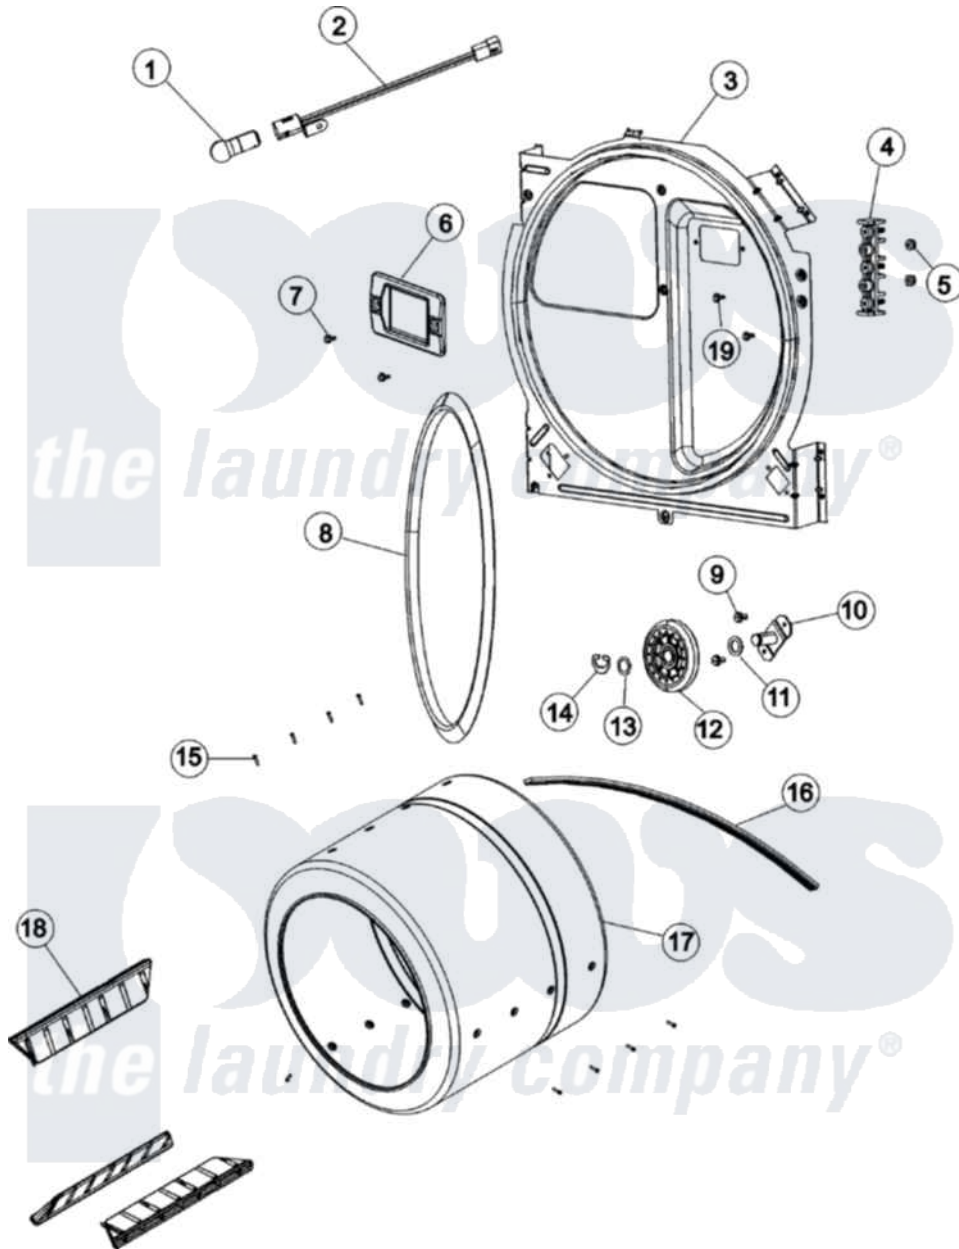

Crosley CDE6500AZW 08 - TUMBLER

Crosley [Residential Crosley CDE6500AZW Dryer Parts](#) Parts Diagram 08 - TUMBLER
 Click on the part number to view part

Item	Original Part Number	Replaced By	Status	Part Description
1	31001575			Bulb, Cylinder Light
2	31001579		Not Available	RECEPTACLE ASM, CLYINDER LIGHT
3	31001581			Bulkhead With Seal
4	53-1518			Block, Terminal
5	25-0027	112432		Nut
"	25-3122			Washer, Flat
6	31001585		Not Available	LENS, CYLINDER LIGHT
7	31001580	313806		Screw
8	31001548	31001747		Seal Assembly
9	25-7101	3351614		Screw, Gearcase Cover Mounting
10	53-0197			Support Assembly-Cylinder Rear
11	31001583			Spacer, Roller
12	31001096			Roller
13	25-7814			Washer

14	25-7854		Ring, Retaining
15	25-7759	3196164	Screw
16	31531589	341241	Belt
17	53-1250		Cylinder
18	53-1249	Not Available	BAFFLE, WHITE
19	25-7952	3400074	Screw