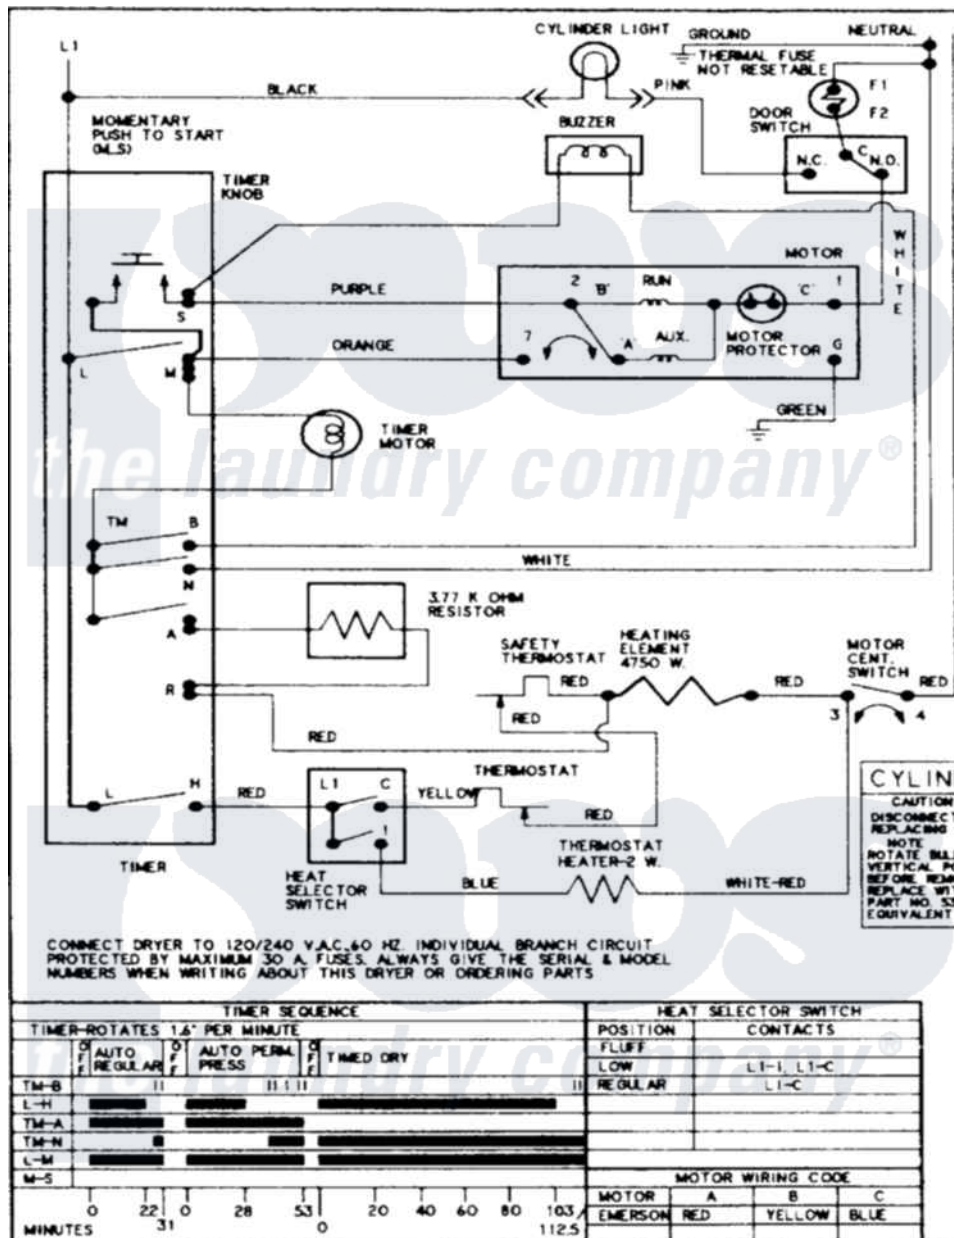

Crosley CDE6500AZW 09 - WIRING INFORMATION

Crosley Residential Crosley CDE6500AZW Dryer Parts Parts Diagram 09 - WIRING INFORMATION
 Click on the part number to view part

Item	Original Part Number	Replaced By	Status	Part Description
NI	15003460		Not Available	WIRING INFORMATION