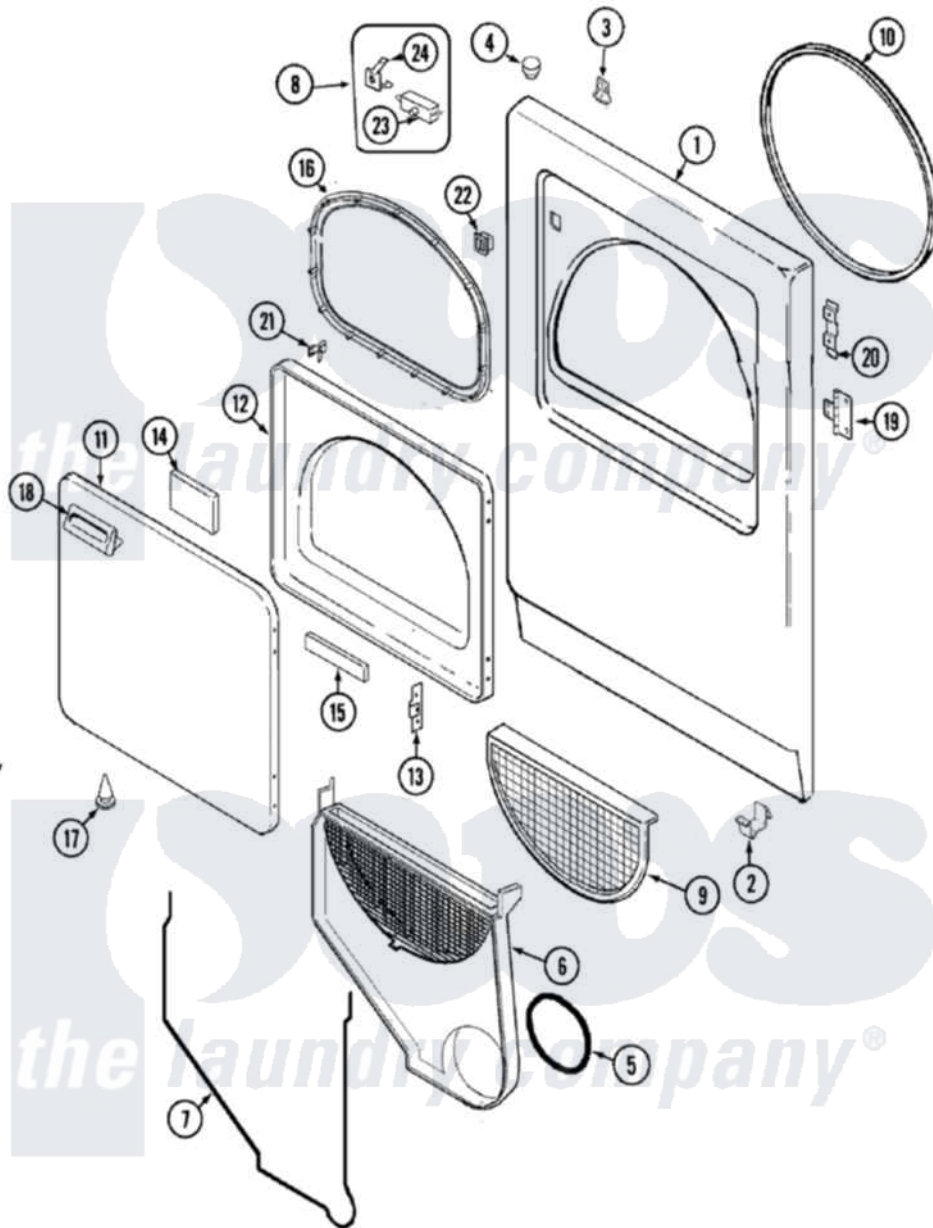

Crosley CDE6500Q 03 - DOOR

Crosley Residential Crosley CDE6500Q Dryer Parts Parts Diagram 03 - DOOR
 Click on the part number to view part

Item	Original Part Number	Replaced By	Status	Part Description
1	31001480			Panel, Front
2	53-0120			Clip, Front Panel
3	31001526			Lock, Top
4	33-2653			Bumper, Cabinet
5	31001541			Seal, Blower/Collector Duct
6	12001324			Duct Kit, Collector
"	25-7810	415013-35		Screw
7	53-0204			Seal
8	W10124350		Not Available	NOT REQUIRED PART OR SEE NOTE
"	LA-1005			Switch Kit
9	53-0918			Filter, Lint
10	31001637			Seal Assembly, Cylinder Front
11	31001478			Panel, Outer Door
"	25-7752	3196169		Screw, Element
12	31001479			Panel, Inner Door
13	53-0119			Clip, Hinge

14	53-1490		Door Pad
15	53-1491		Door Pad
16	31001529		Seal, Door
17	25-7889		Plug Button
18	25-7810	415013-35	Screw
"	31001482		Handle, Door
19	53-1492		Hinge, Dryer Door
"	25-7809		Screw, No.6-20 1/2 Flthd Torx
20	53-0121	Not Available	TWIN NUT
"	31001786	98006631	Screw
21	53-2364	LA-1003	Door Catch Kit
22	53-0187	LA-1003	Door Catch Kit
23	31001732	53-0148	Switch, Door
"	53-0148		Switch, Door
24	31001319		Clip, Switch
"	31001733		Clip, Switch