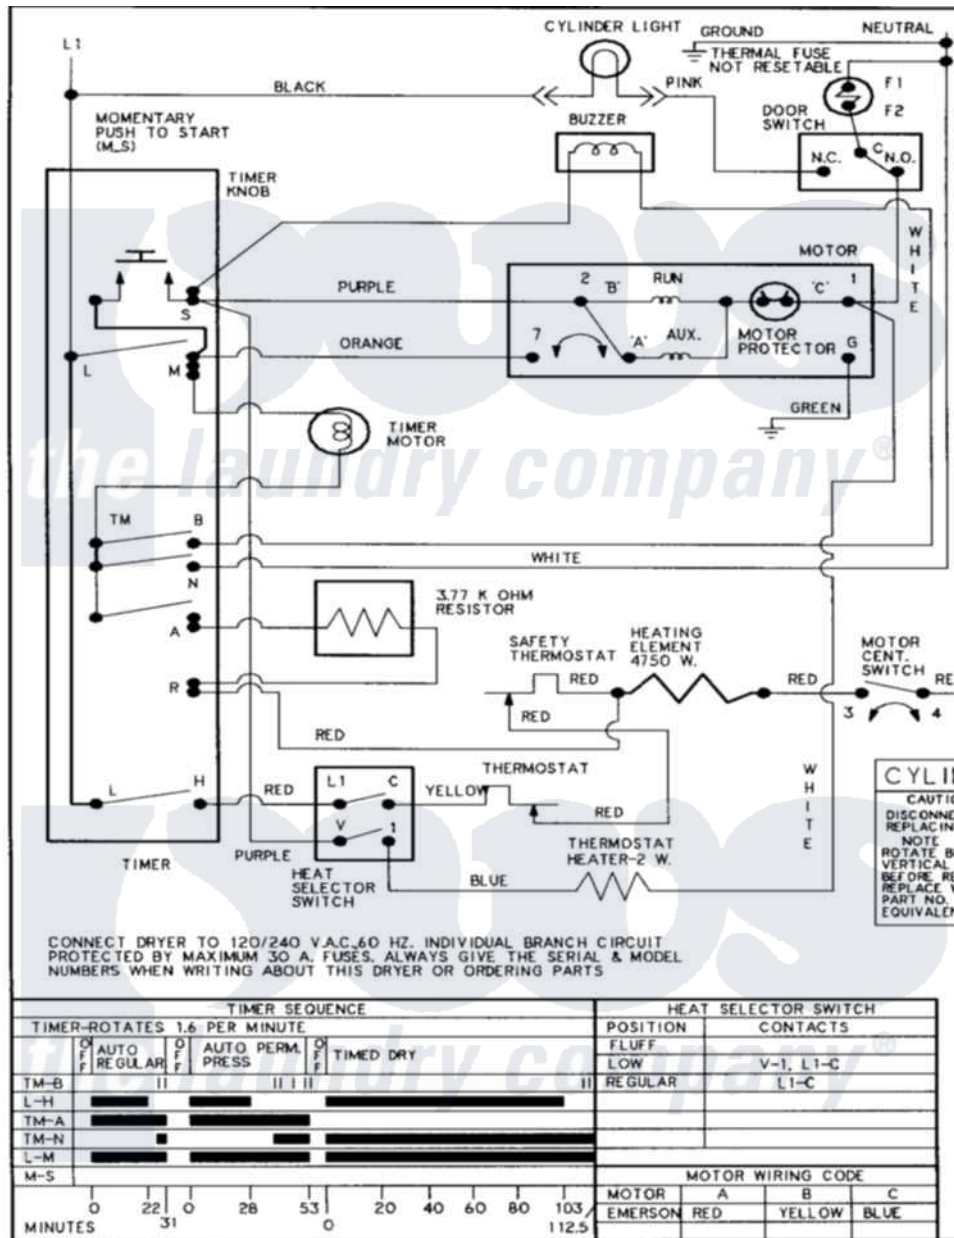

Crosley CDE6500Q 04 - HARNESS, WIRING (SERIES 15 ELEC)

Crosley Residential Crosley CDE6500Q Dryer Parts Parts Diagram 04 - HARNESS, WIRING (SERIES 15 ELEC)
 Click on the part number to view part

Item	Original Part Number	Replaced By	Status	Part Description
NI	15003587		Not Available	WIRING INFORMATION