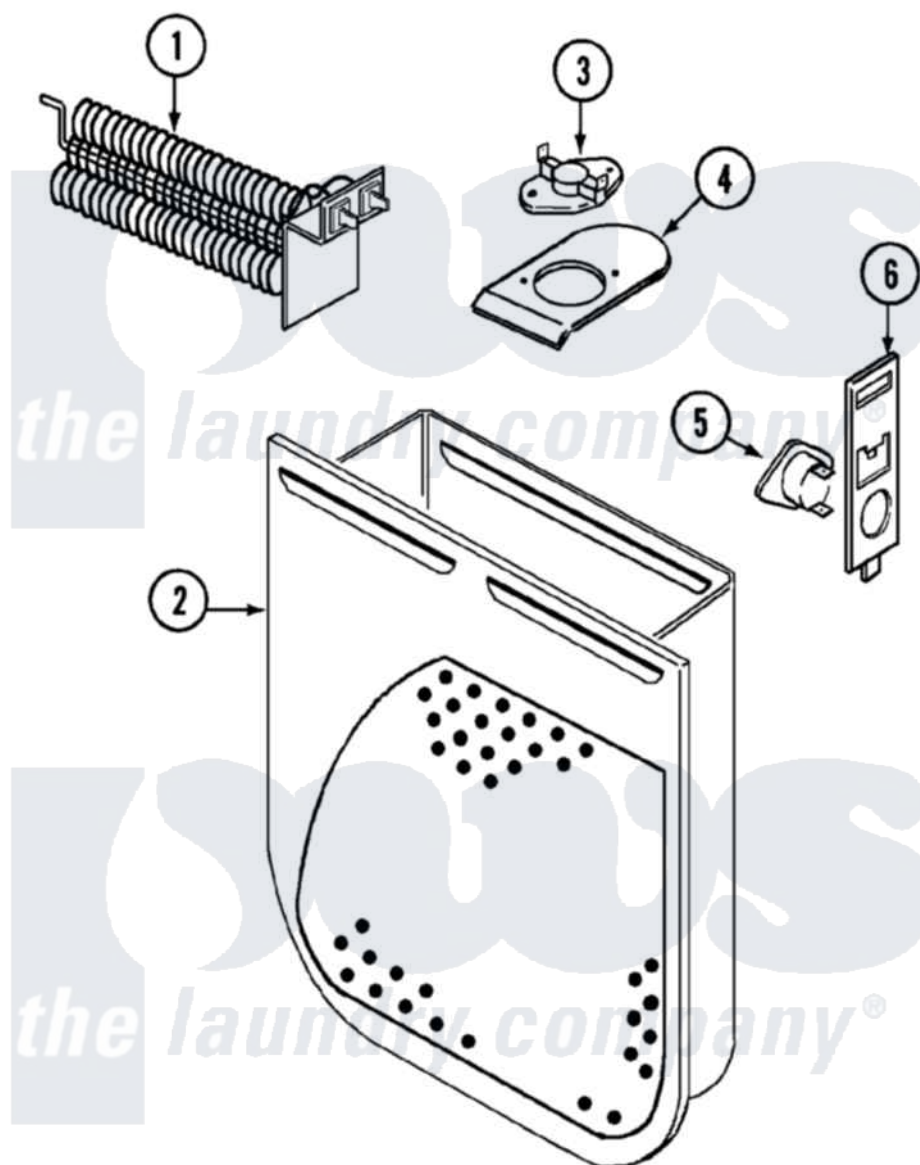

Crosley CDE6500Q 05 - HEATER

Crosley [Residential Crosley CDE6500Q Dryer Parts](#) Parts Diagram 05 - HEATER
 Click on the part number to view part

Item	Original Part Number	Replaced By	Status	Part Description
1	31001499	LA-1044		Element
"	25-7863			Screw
2	53-1232			Heater Housing Assembly
3	53-0771			Thermostat, Hi-Limit
"	25-3083	212951		Screw, No.6-32 X 1/4 Inch
4	53-0285			Bracket, Thermostat
"	212951			Screw, No.6-32 X 1/4 Inch
5	LA-1053			Fuse Kit, Thermal
6	53-1181			Bracket, Thermal Fuse