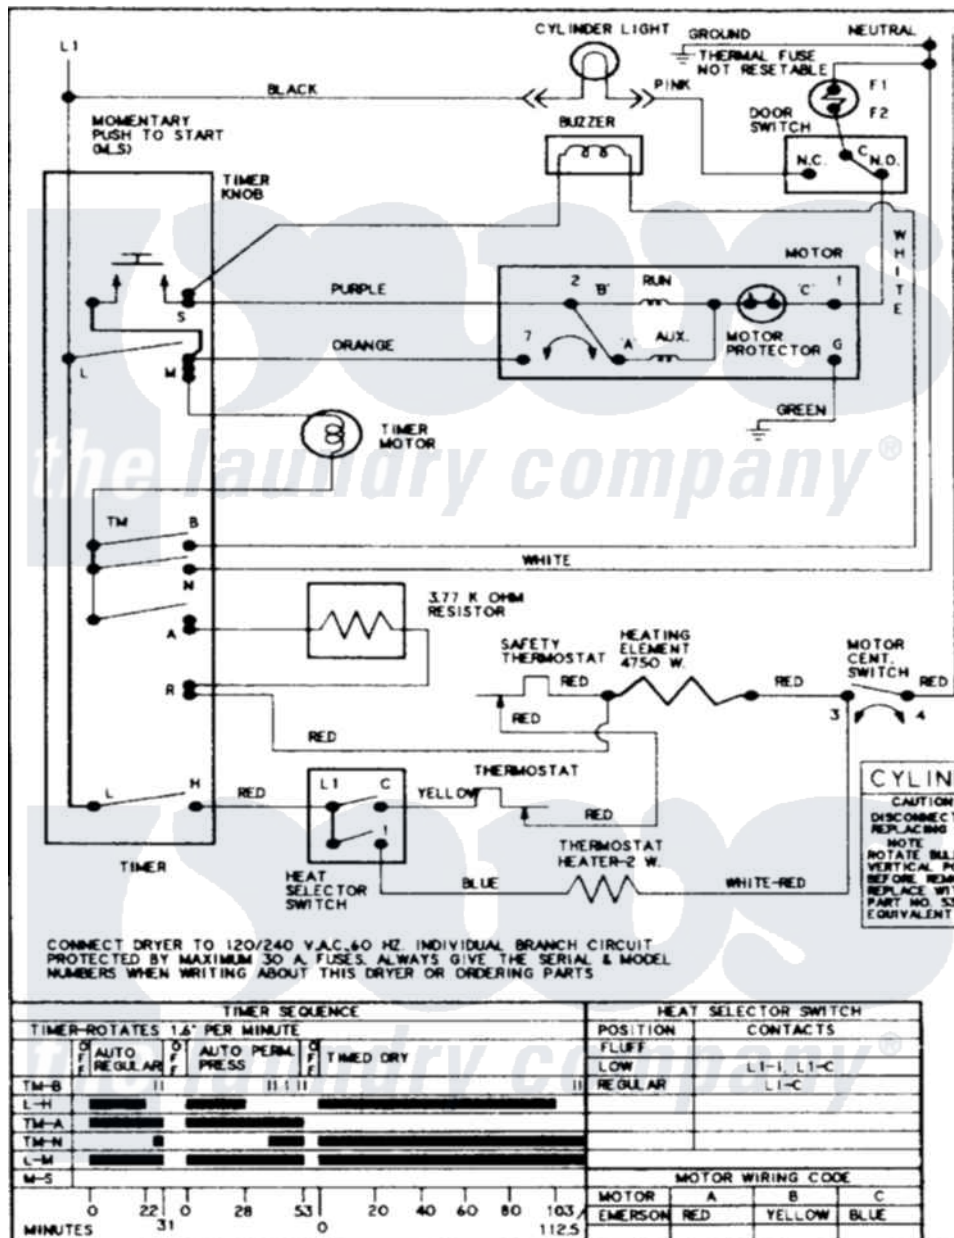

Crosley CDE6500Q 09 - WIRING INFORMATION

Crosley Residential Crosley CDE6500Q Dryer Parts Parts Diagram 09 - WIRING INFORMATION
 Click on the part number to view part

Item	Original Part Number	Replaced By	Status	Part Description
NI	15003460		Not Available	WIRING INFORMATION