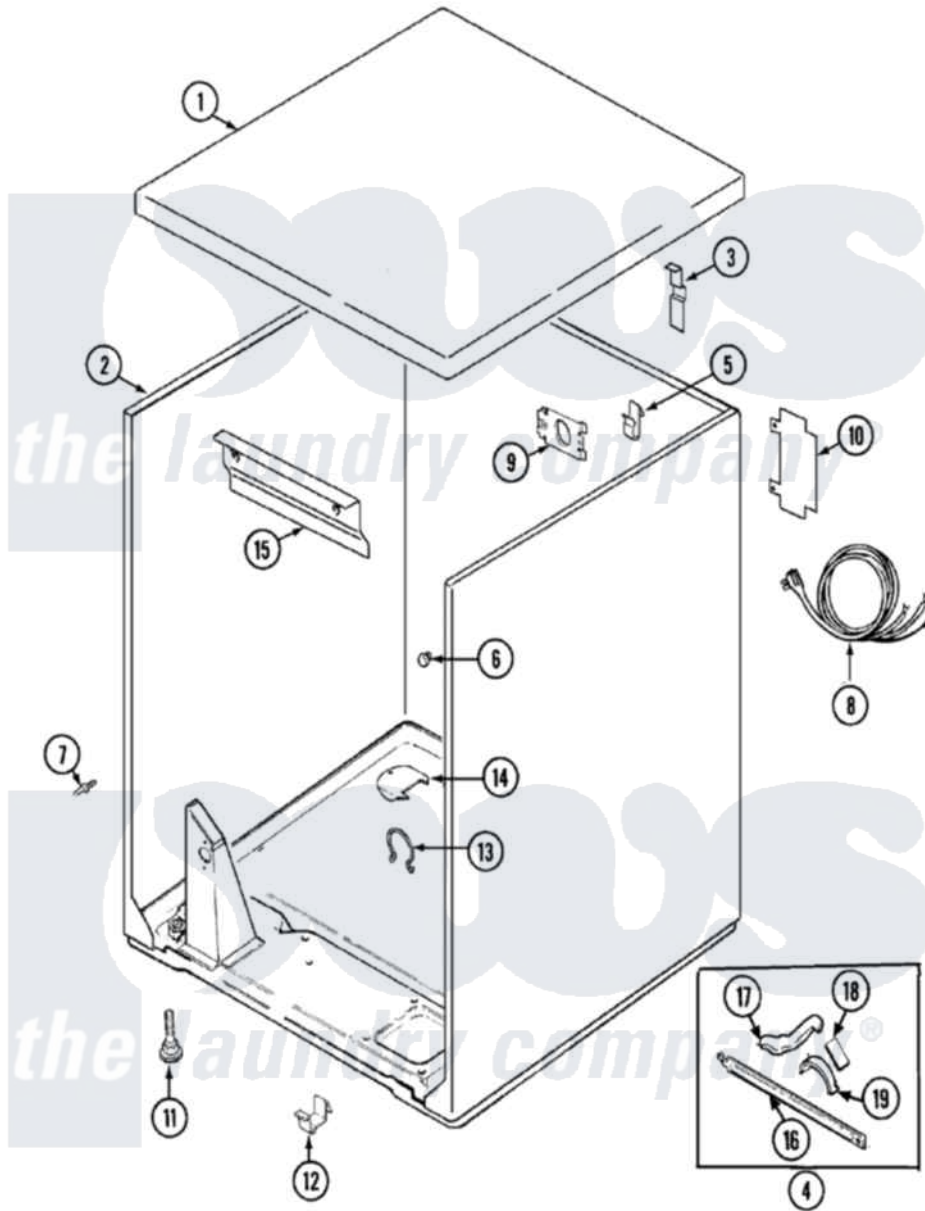

Crosley CDE6500W 01 - CABINET

Crosley [Residential Crosley CDE6500W Dryer Parts](#) Parts Diagram 01 - CABINET
 Click on the part number to view part

Item	Original Part Number	Replaced By	Status	Part Description
1	31001423			Top, Cabinet
2	31001714			Cabinet And Base Assembly
3	25-3092	90767		Screw, 8A X 3/8 HeX Washer Head Tapping
"	35-4128			Pad, Hinge
"	63-5712			Hinge, Cabinet Top
4	12002126			Reinforcement Brace/Glide Kit
5	25-3034			Clip, Wiring
6	33-2653			Bumper, Cabinet
7	21001829			Post, Locating
9	53-0135		Not Available	SUPPORT, POWER CORD
"	25-7828	489483		Screw 10-32 X 1/2
10	53-0284			Cover, Terminal
"	25-7857	90767		Screw, 8A X 3/8 HeX Washer Head Tapping
11	63-5519		Not Available	LEG, LEVELING
12	53-0120			Clip, Front Panel

13	31001320	16515	Clip
14	53-1921		Shield, Wiring
"	25-7733	681414	Screw, 10AB X 1/2
15	53-0133		Shield, Heat
"	25-3457		Screw, Sems
16	53-1625		Brace, Tumbler Support
17	31001469		Glide, Tumbler
18	31001356		Pad, Glide
19	31001470		Glide, Tumbler