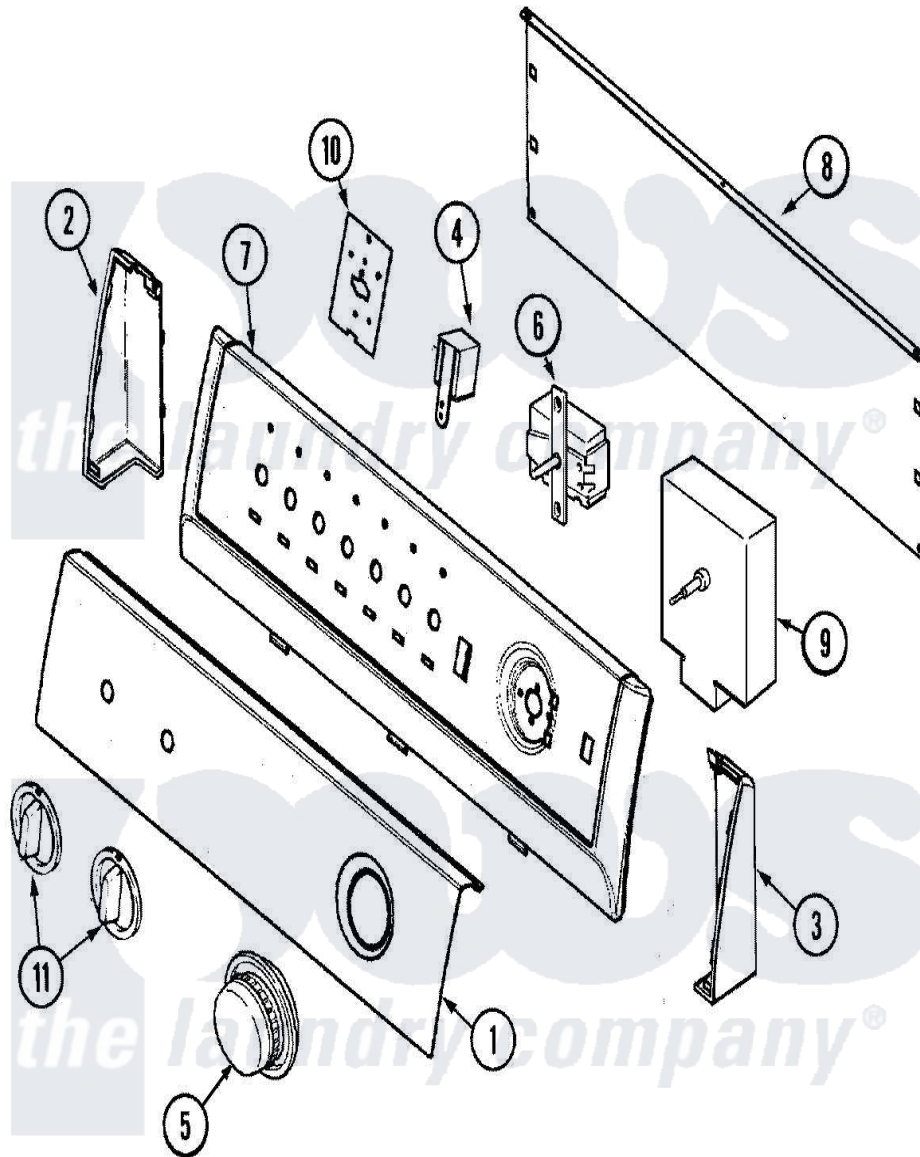

Crosley CDE6500W 02 - CONTROL PANEL

Crosley [Residential Crosley CDE6500W Dryer Parts](#) Parts Diagram 02 - CONTROL PANEL
 Click on the part number to view part

Item	Original Part Number	Replaced By	Status	Part Description
1	31001735			Panel, Control
2	21001546			Endcap, Panel
3	21001547			Endcap, Panel
4	31001397			Buzzer
5	31001388			Knob/Skirt, Timer
6	31001449			Switch, Selector
"	53-4394			Switch, Temperature
7	21001552			Frame , Control Panel
8	21001527			Shield, Rear
9	53-1810			Timer
"	31001484			Resistor Assembly
10	21001517			Shield, Control
11	21001544			Knob, Selector
NI	31001488			Harness, Wire
"	53-4450			Harness, Wiring
"	21001978			Lead Assembly

"

[31001740](#)

Lead Assembly

"

31001741

Not Available

LEAD ASSEMBLY (BUZZER)