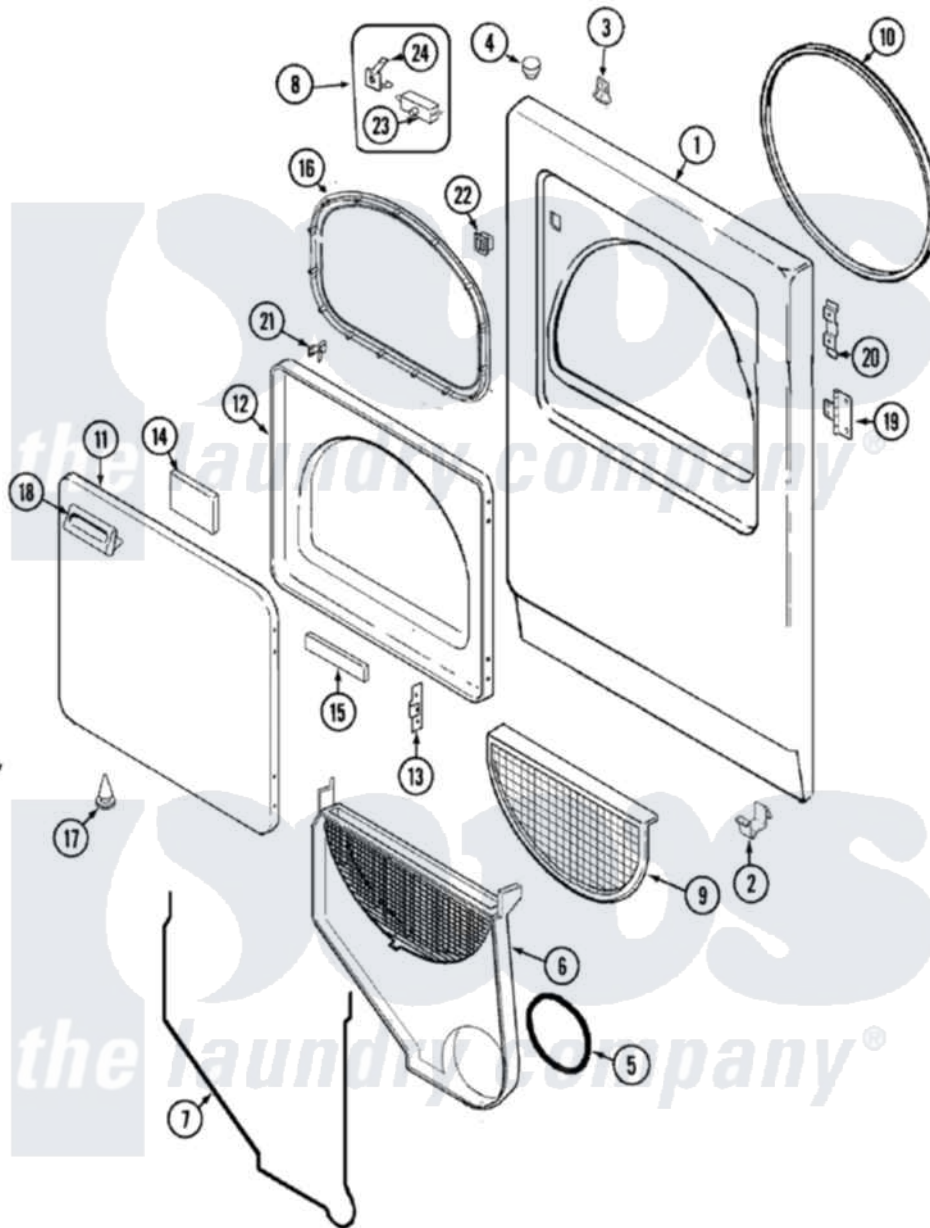

Crosley CDE6500W 03 - DOOR

Crosley [Residential Crosley CDE6500W Dryer Parts](#) Parts Diagram 03 - DOOR
 Click on the part number to view part

Item	Original Part Number	Replaced By	Status	Part Description
1	53-0726	31001771		Panel, Front
2	53-0120			Clip, Front Panel
3	31001526			Lock, Top
4	33-2653			Bumper, Cabinet
5	31001541			Seal, Blower/Collector Duct
6	12001324			Duct Kit, Collector
"	25-7810	415013-35		Screw
7	53-0204			Seal
8	LA-1005			Switch Kit
"	W10124350		Not Available	NOT REQUIRED PART OR SEE NOTE
9	53-0918			Filter, Lint
10	31001637			Seal Assembly, Cylinder Front
11	53-0154			Panel, Outer Door
"	25-7752	3196169		Screw, Element
12	53-0912		Not Available	PANEL, INNER DOOR (WHT)
13	53-0119			Clip, Hinge

14	53-1490		Door Pad
15	53-1491		Door Pad
16	31001529		Seal, Door
17	25-7889		Plug Button
18	53-0927		Handle, Door
"	25-7810	415013-35	Screw
19	53-1492		Hinge, Dryer Door
"	25-7809		Screw, No.6-20 1/2 Flthd Torx
20	53-0121	Not Available	TWIN NUT
"	31001786	98006631	Screw
21	53-2364	LA-1003	Door Catch Kit
22	53-0187	LA-1003	Door Catch Kit
23	31001732	53-0148	Switch, Door
"	53-0148		Switch, Door
24	31001319		Clip, Switch
"	31001733		Clip, Switch